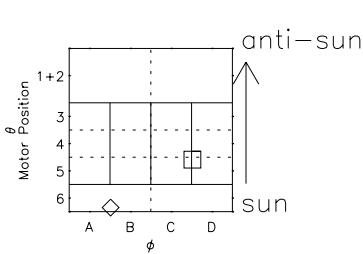

# Galileo EPD Real Time R6 Ions Spectra 97055

Software Version: RTSPEC\_R6 V 1.20  
 Data Production: 06-03-00  
 Plot Production: Fri Sep 14 23:47:35 2001  
 Color File: wondr3  
 Geofactor File: 1.1

- ◇ = Jupiter look direction
- = Corotation look direction