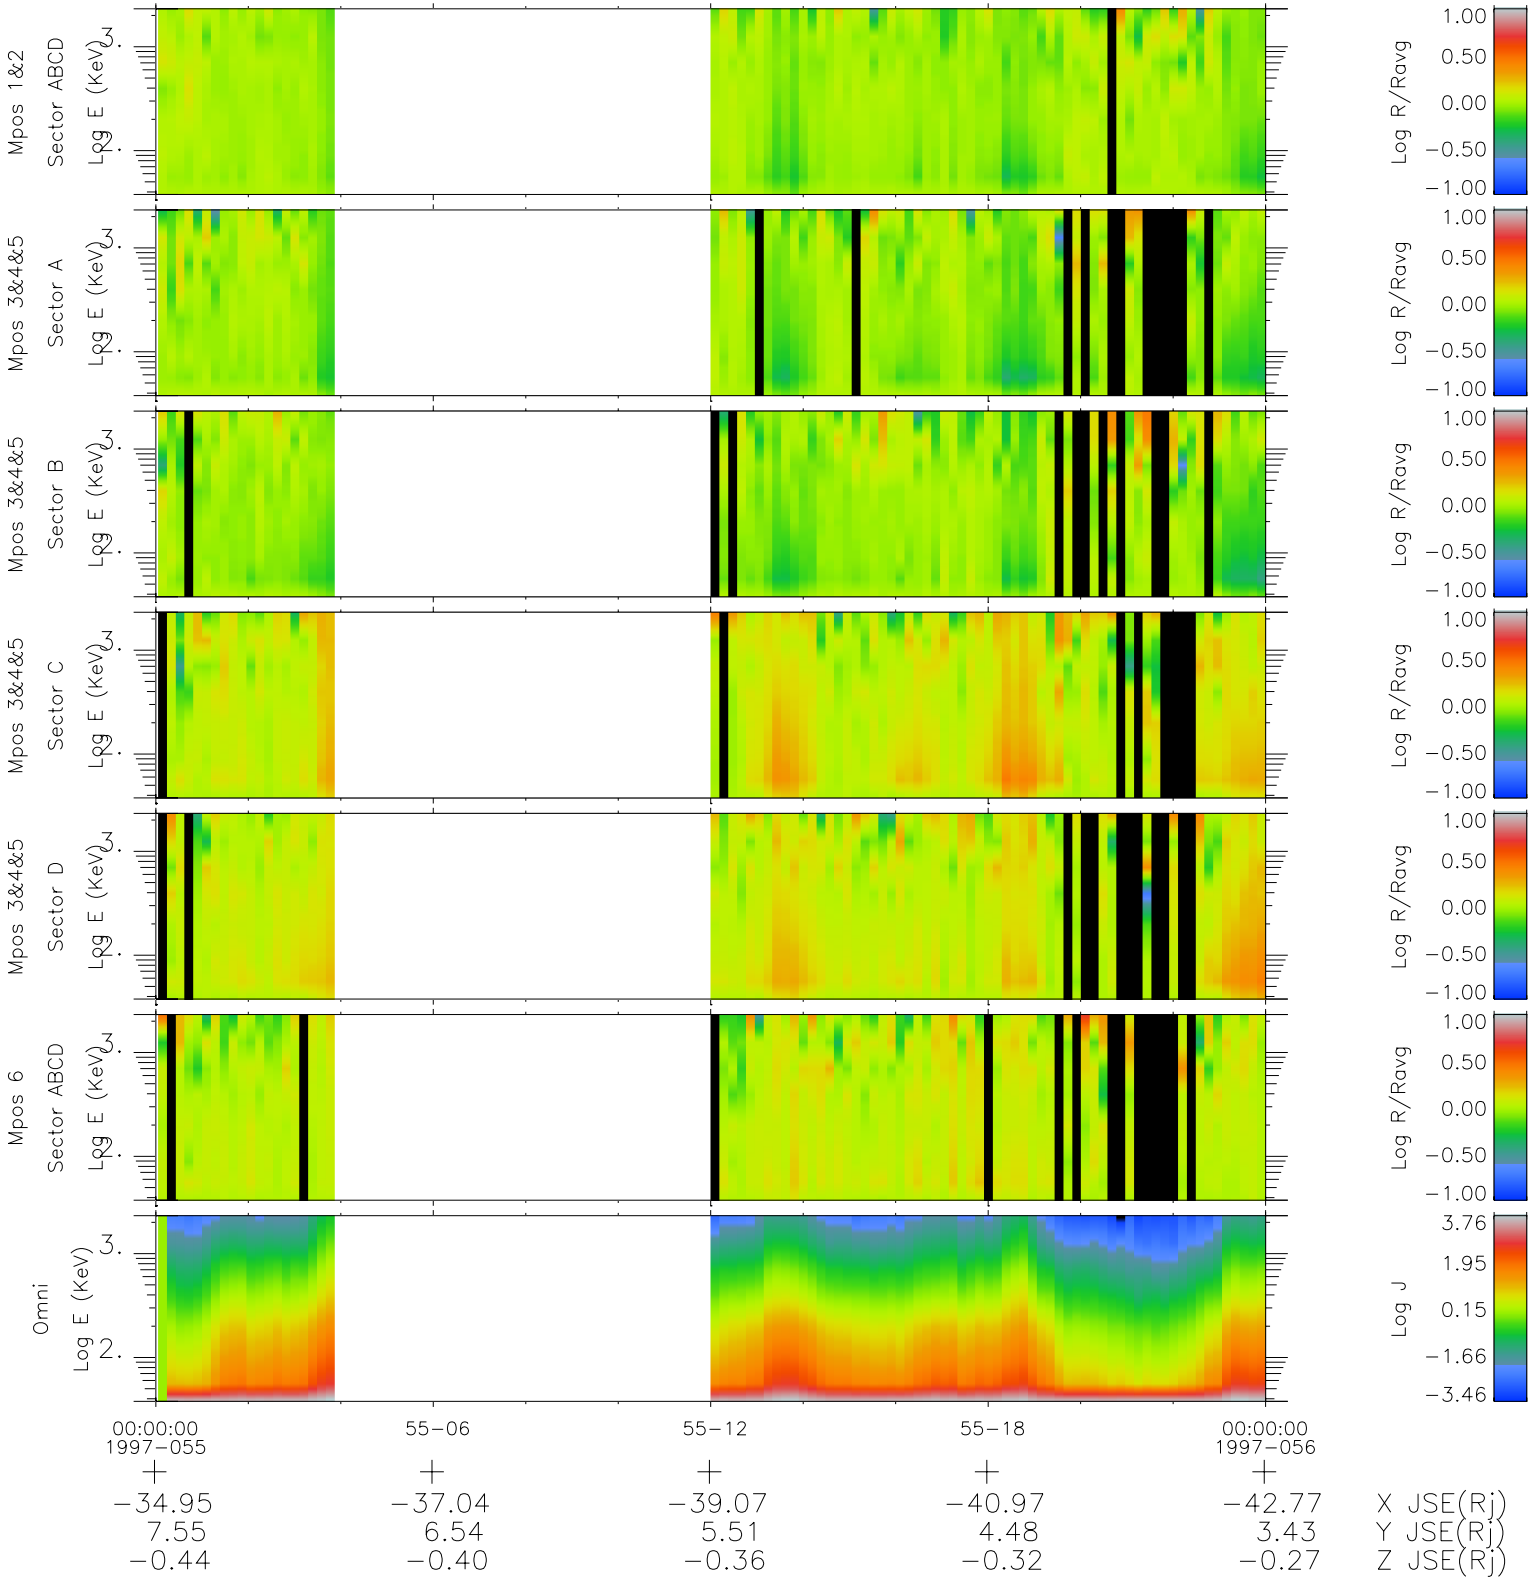

# Galileo EPD Real Time R6 Ions Spectra 97055

Software Version: RTSPEC\_R6 V 1.20  
 Data Production: 06-03-00  
 Plot Production: Fri Sep 14 23:47:35 2001  
 Color File: wondr3  
 Geofactor File: 1.1

- ◇ = Jupiter look direction
- = Corotation look direction