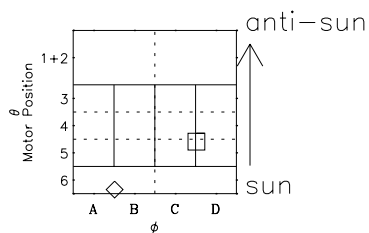

# Galileo EPD Real-Time Omni 97055

Software Version: RTLINE\_OMNI V 1.20  
Data Production: 06-03-00  
Plot Production: Fri Sep 14 23:49:23 2001

◇ = Jupiter look direction  
□ = Corotation look direction