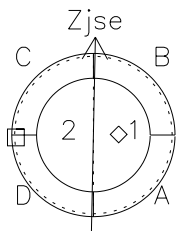

Galileo EPD Real-Time Six-Sector 97055

Software Version: RTLINE_R6 V 1.20
Data Production: 06-03-00
Plot Production: Fri Sep 14 23:49:30 2001

◇ = Jupiter look direction
□ = Corotation look direction