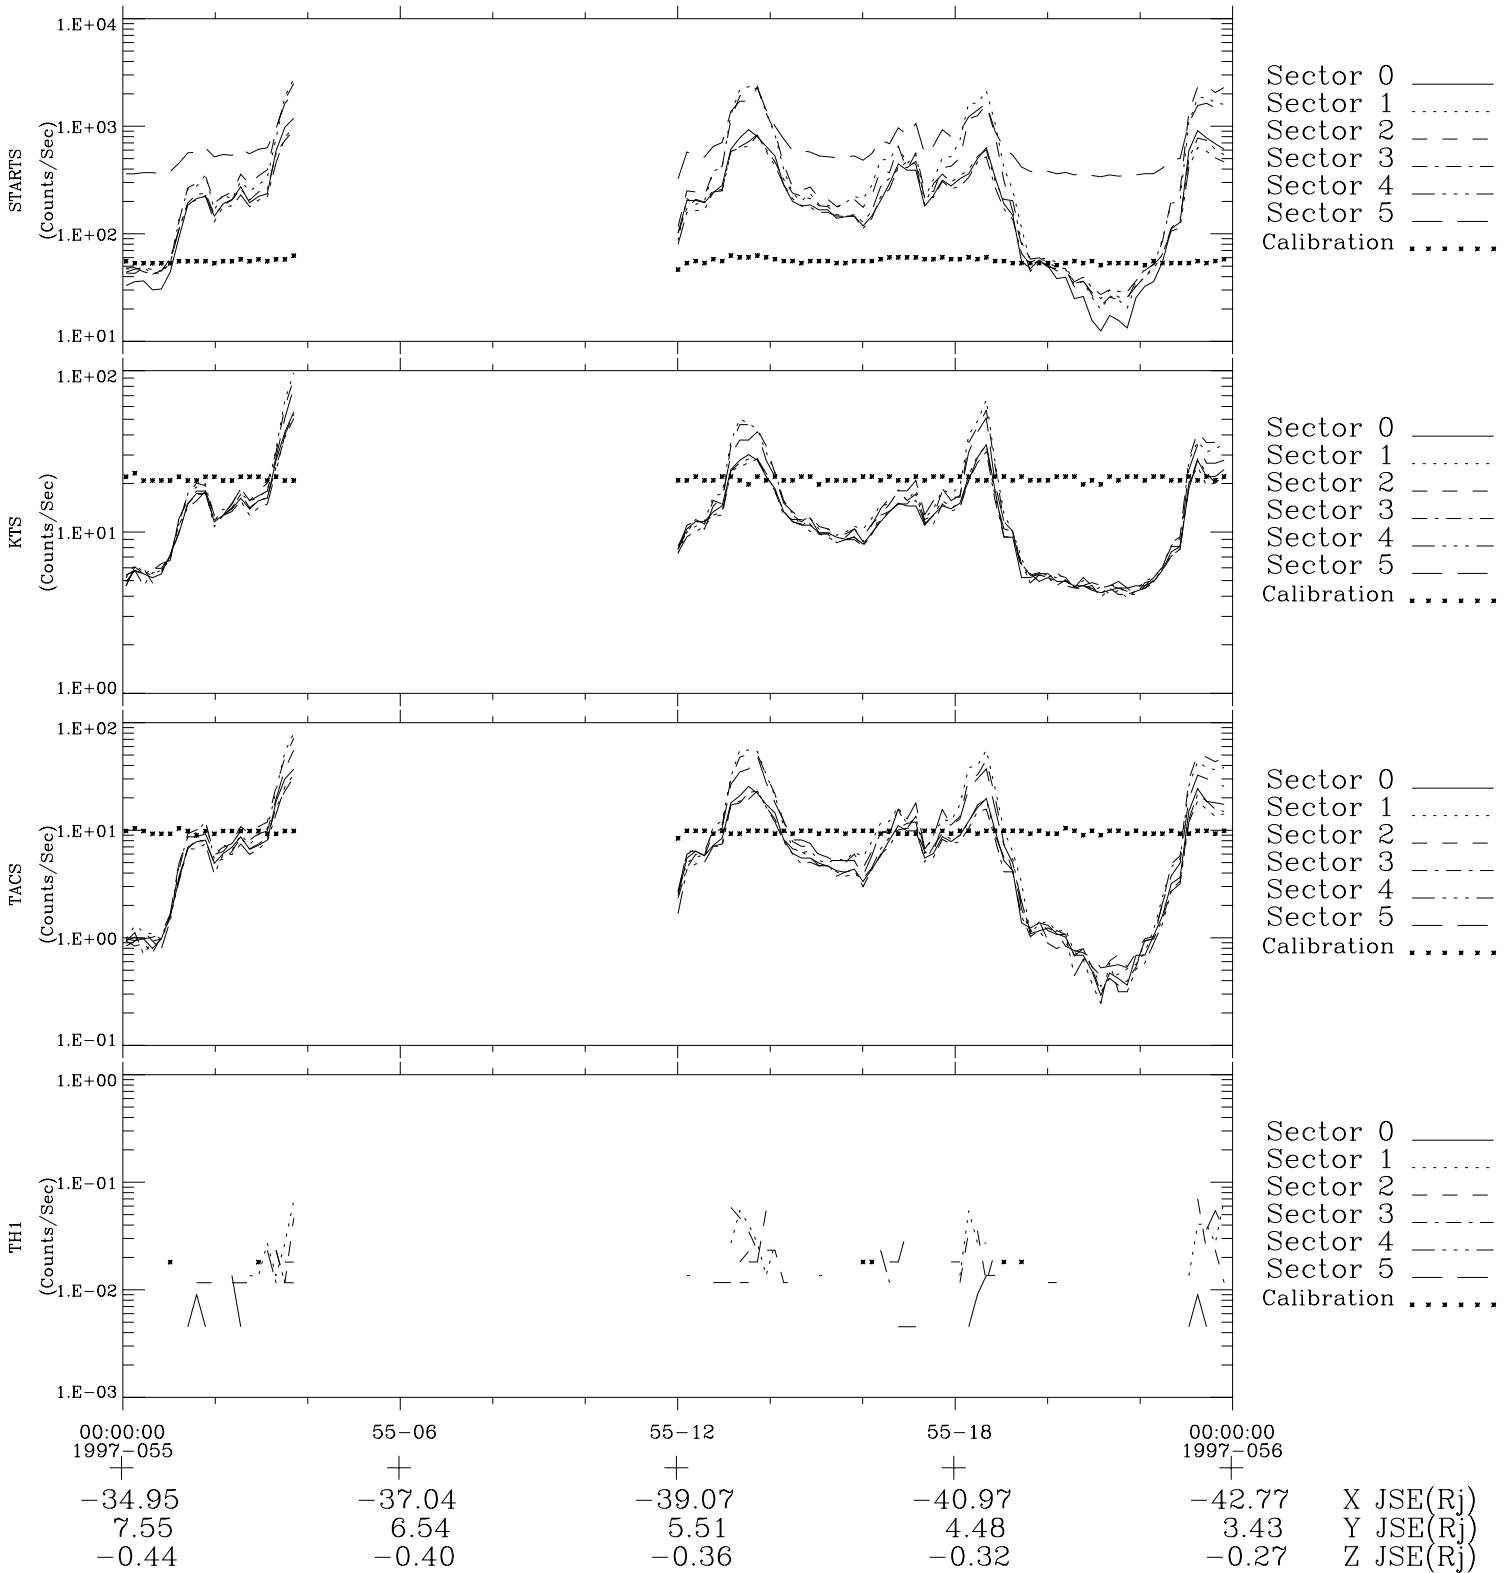

Galileo EPD Real-Time Six-Sector 97055

Software Version: RTLINE_R6 V 1.20
Data Production: 06-03-00
Plot Production: Fri Sep 14 23:49:30 2001

◇ = Jupiter look direction
□ = Corotation look direction