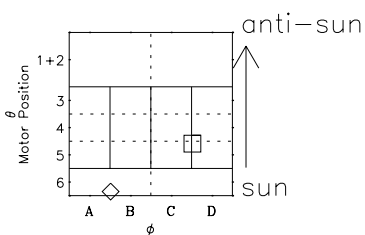

Galileo EPD Real-Time Six-Sector 97055

Software Version: RTLINE_R6 V 1.20
Data Production: 06-03-00
Plot Production: Fri Sep 14 23:49:30 2001

◇ = Jupiter look direction
□ = Corotation look direction