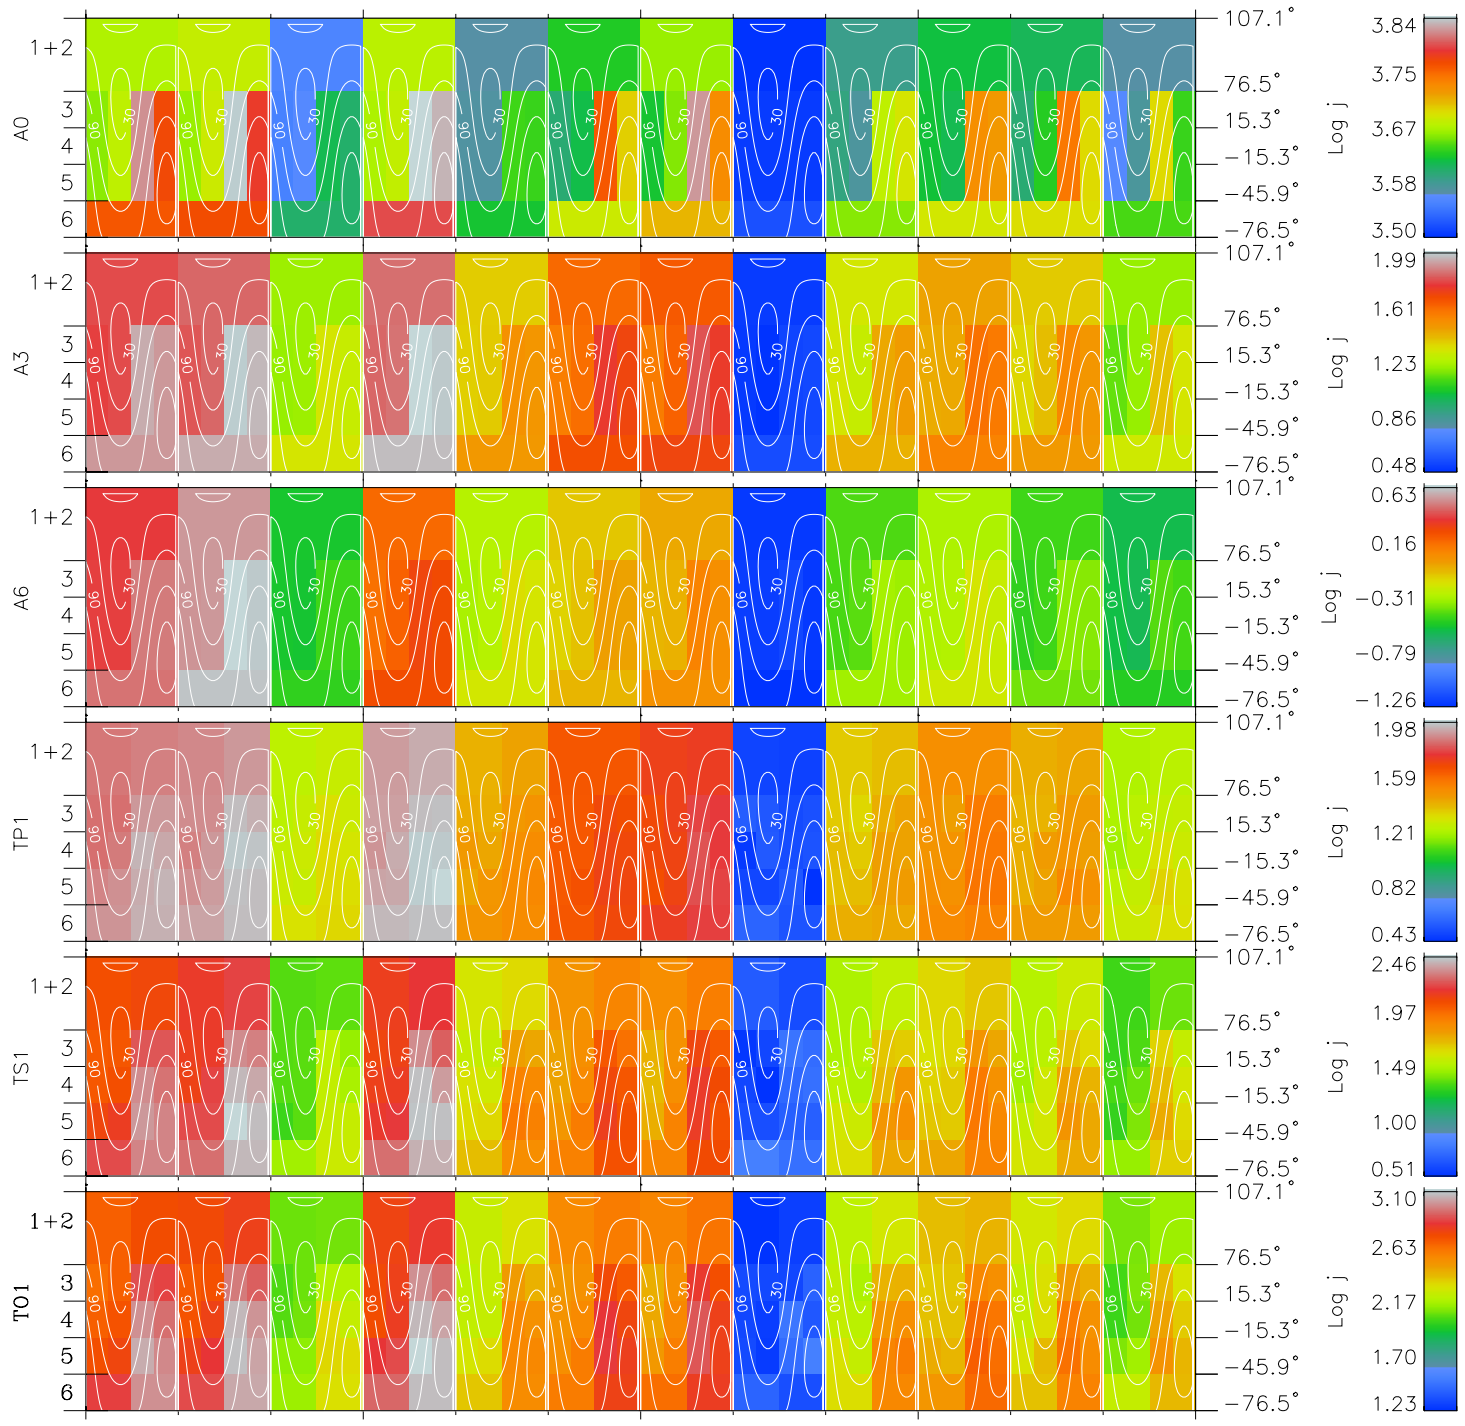

Galileo EPD Real Time All-Sky Anisotropies 97054

Software Version: RTSKY_FLUX V 1.20
 Data Production: 06-03-00
 Plot Production: Fri Sep 14 23:39:44 2001
 Color File: wondr3
 Geofactor File: 1.1

00:00:00 1997-054	54-06	54-12	54-18	00:00:00 1997-055	X JSE(R _j)
+ -25.12	+ -27.81	+ -30.34	+ -32.71	+ -34.95	Y JSE(R _j)
11.21	10.37	9.47	8.53	7.55	Z JSE(R _j)
-0.57	-0.54	-0.51	-0.48	-0.44	

- ◇ = Jupiter look direction
- = Corotation look direction