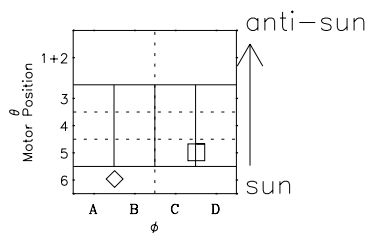

Galileo EPD Real-Time Omni 97054

Software Version: RTLINE_OMNI V 1.20
Data Production: 06-03-00
Plot Production: Fri Sep 14 23:41:37 2001

◇ = Jupiter look direction
□ = Corotation look direction