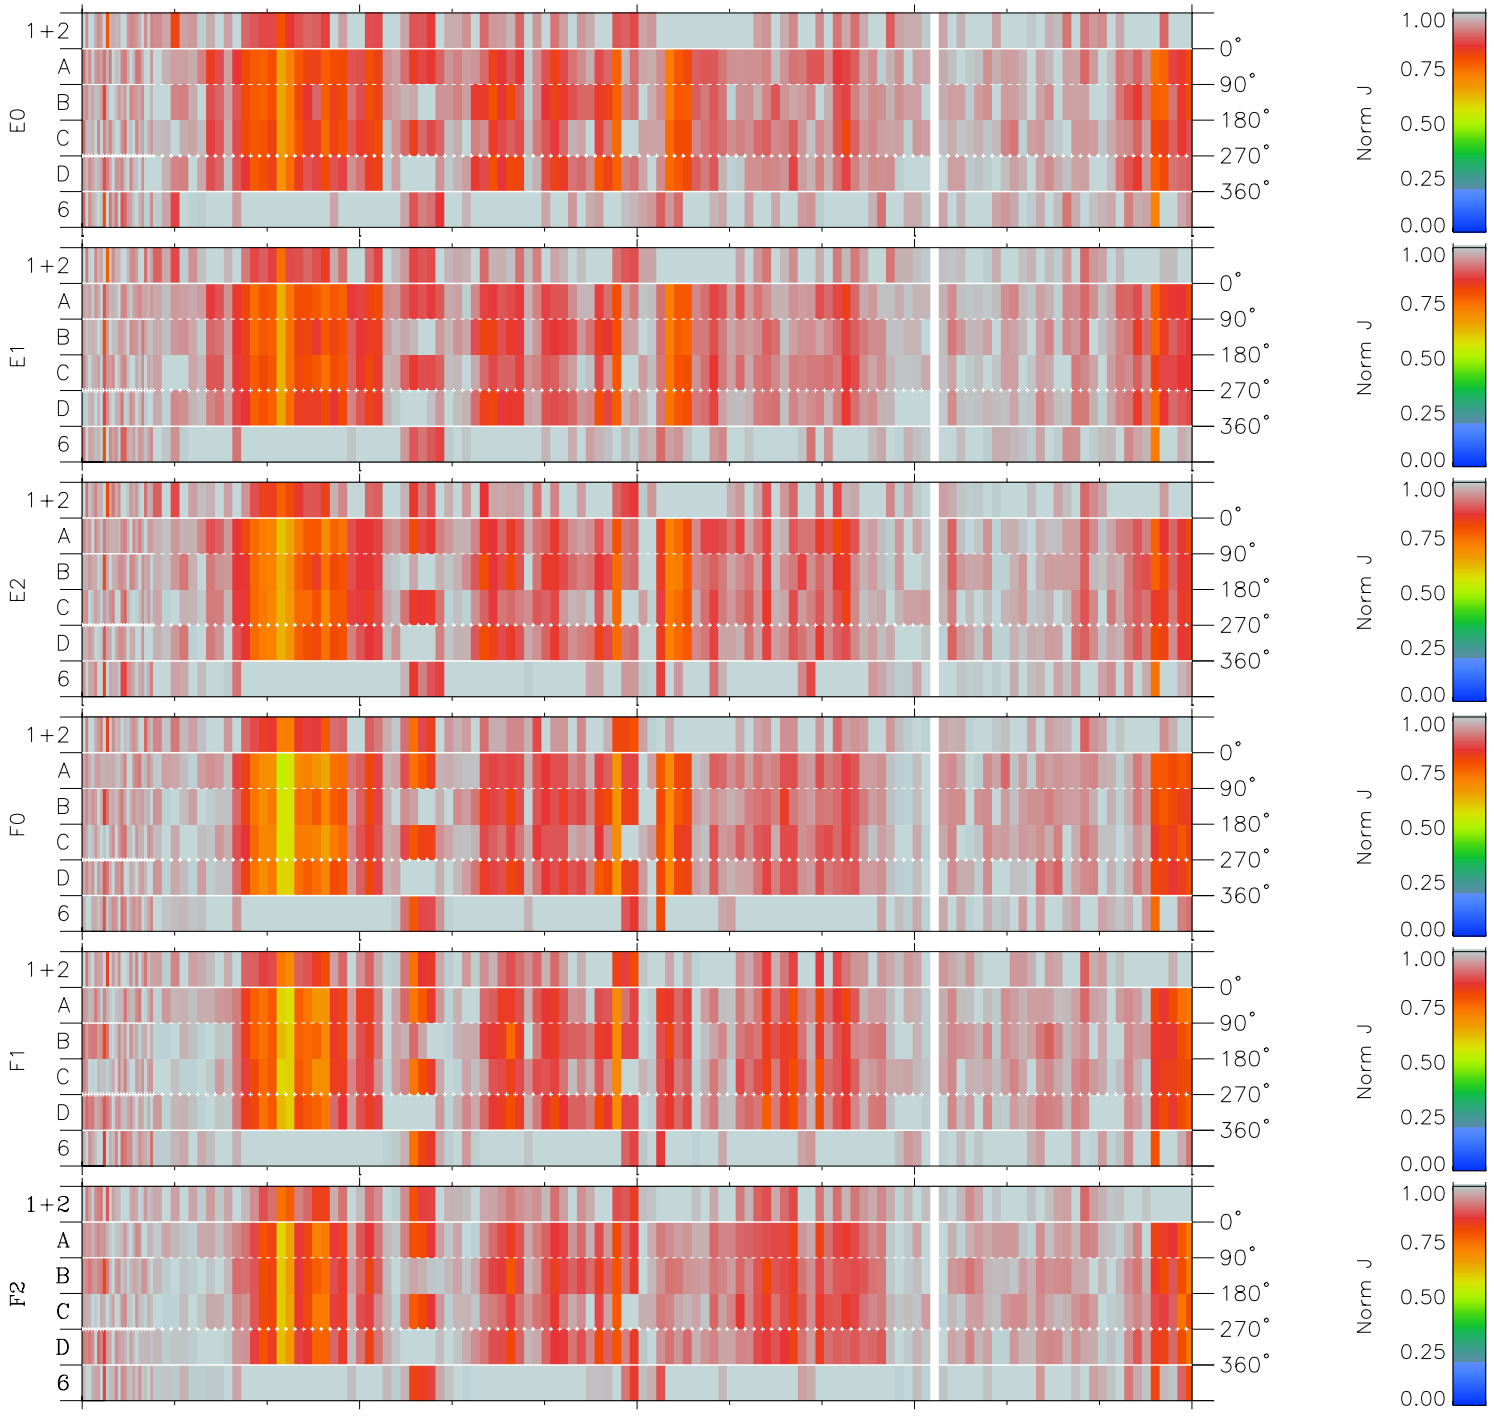

# Galileo EPD Real Time Azimuth Anisotropies 97054

Software Version: RTAZIM\_NORM V 1.20  
Data Production: 06-03-00  
Plot Production: Fri Sep 14 23:41:29 2001  
Color File: wondr3  
Geofactor File: 1.1

|                      |        |        |        |                      |                        |
|----------------------|--------|--------|--------|----------------------|------------------------|
| 00:00:00<br>1997-054 | 54-06  | 54-12  | 54-18  | 00:00:00<br>1997-055 |                        |
| +                    | +      | +      | +      | +                    | X JSE(R <sub>j</sub> ) |
| -25.12               | -27.81 | -30.34 | -32.71 | -34.95               | Y JSE(R <sub>j</sub> ) |
| 11.21                | 10.37  | 9.47   | 8.53   | 7.55                 | Z JSE(R <sub>j</sub> ) |
| -0.57                | -0.54  | -0.51  | -0.48  | -0.44                |                        |

- ◇ = Jupiter look direction
- = Corotation look direction