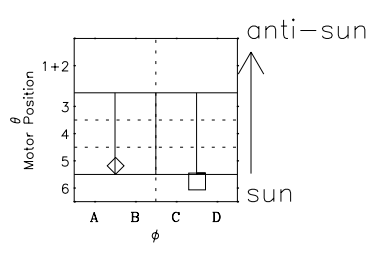

# Galileo EPD Real Time Omni Spectrum 97053

Software Version: RTSPEC\_OMNI V 1.20  
 Data Production: 06-03-00  
 Plot Production: Fri Sep 14 23:29:58 2001  
 Color File: wondr3  
 Geofactor File: 1.1

◇ = Jupiter look direction  
 □ = Corotation look direction