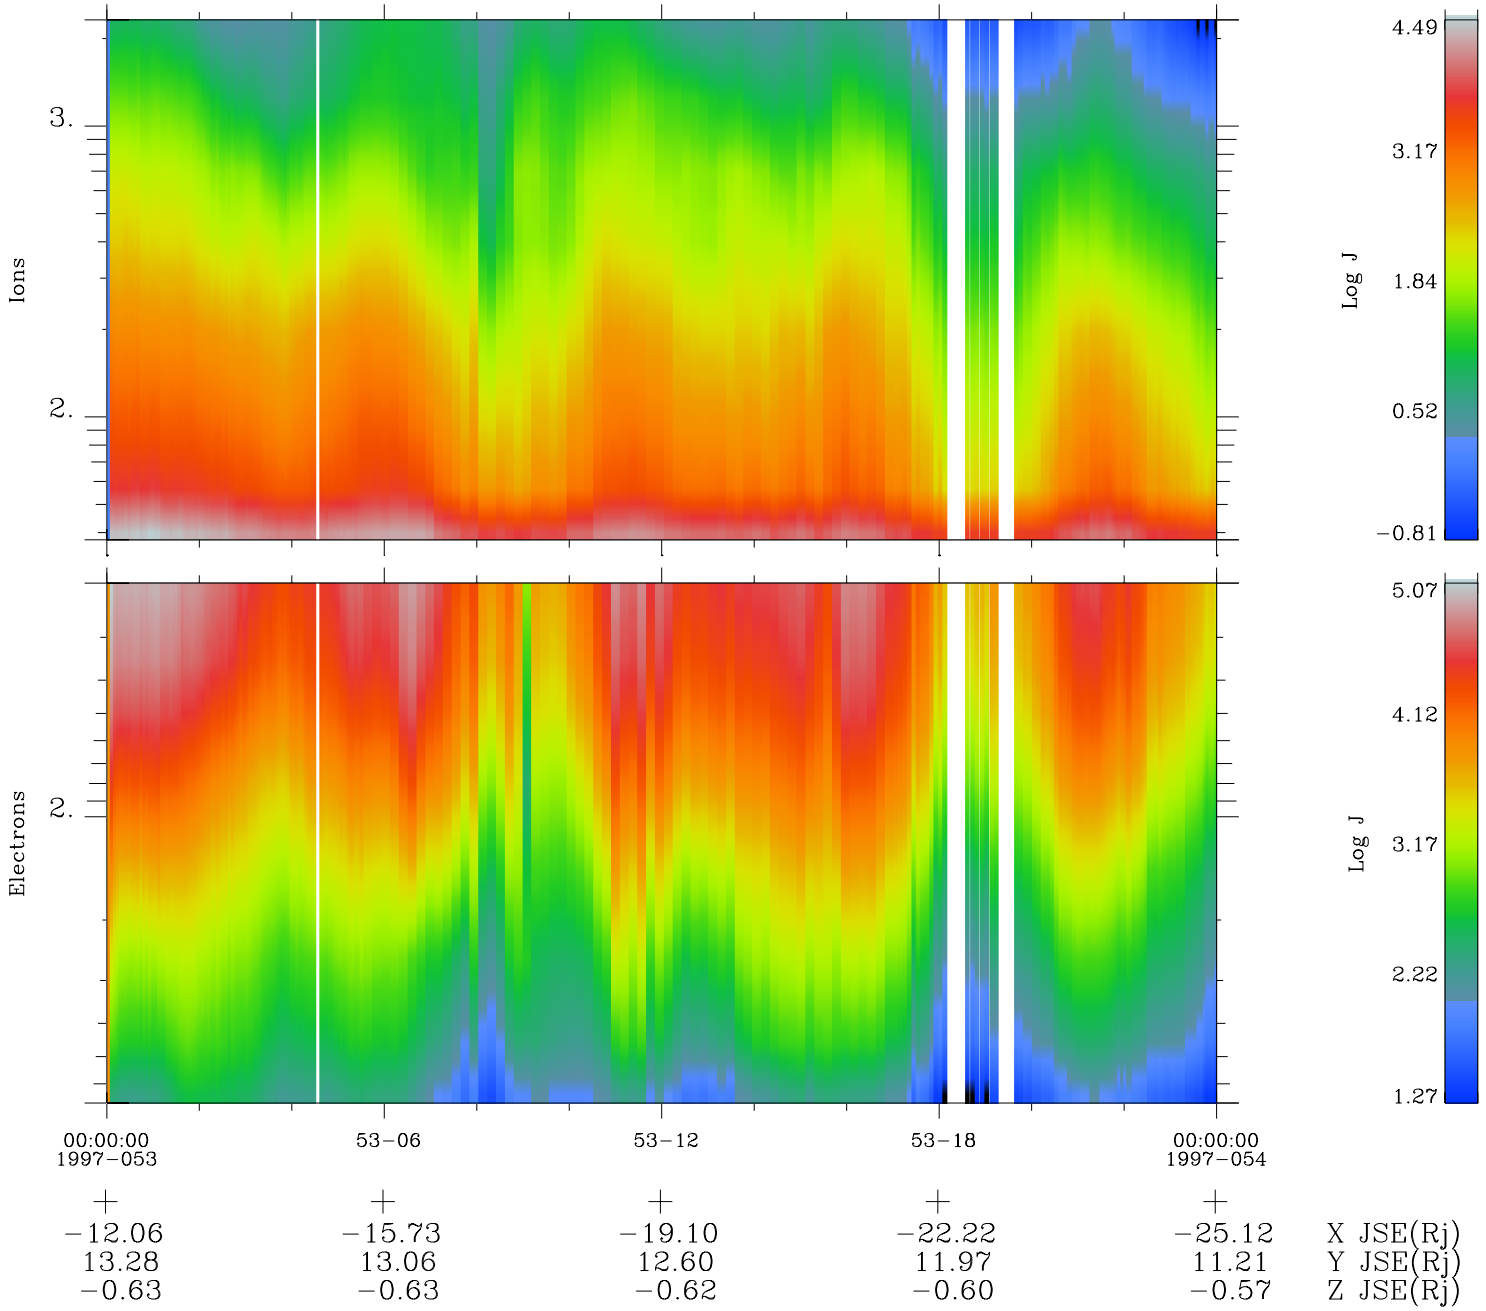

# Galileo EPD Real Time Omni Spectrum 97053

Software Version: RTSPEC\_OMNI V 1.20  
 Data Production: 06-03-00  
 Plot Production: Fri Sep 14 23:29:58 2001  
 Color File: wondr3  
 Geofactor File: 1.1

◇ = Jupiter look direction  
 □ = Corotation look direction