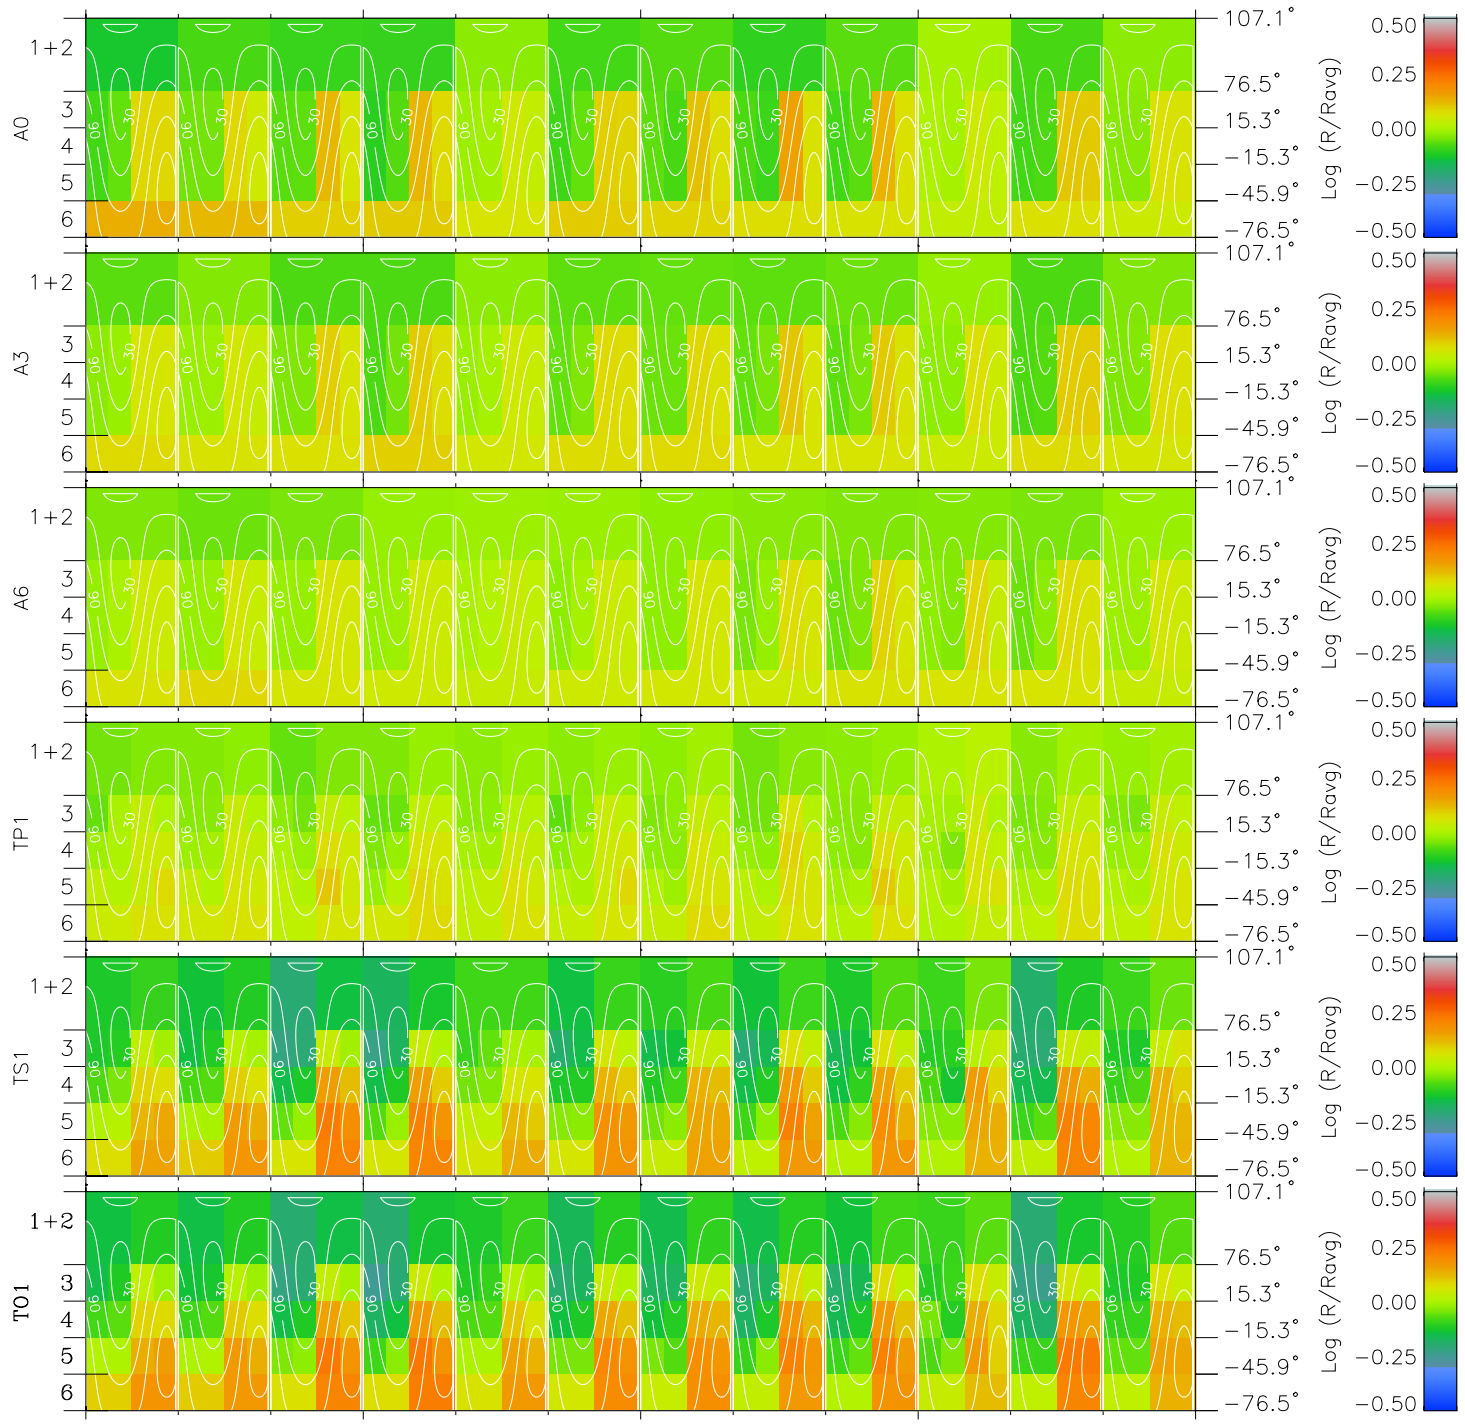

Galileo EPD Real Time All-Sky Anisotropies 97053

Software Version: RTSKY_MEAN V 1.20
 Data Production: 06-03-00
 Plot Production: Fri Sep 14 23:30:09 2001
 Color File: wondr3
 Geofactor File: 1.1

00:00:00 1997-053	53-06	53-12	53-18	00:00:00 1997-054	
+	+	+	+	+	X JSE(R_j)
-12.06	-15.73	-19.10	-22.22	-25.12	Y JSE(R_j)
13.28	13.06	12.60	11.97	11.21	Z JSE(R_j)
-0.63	-0.63	-0.62	-0.60	-0.57	

- ◇ = Jupiter look direction
- = Corotation look direction