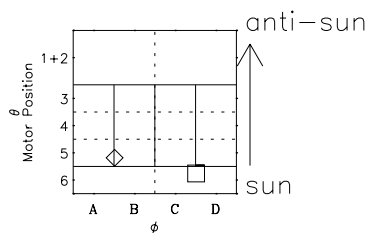

Galileo EPD Real-Time Omni 97053

Software Version: RTLINE_OMNI V 1.20
Data Production: 06-03-00
Plot Production: Fri Sep 14 23:32:57 2001

◇ = Jupiter look direction
□ = Corotation look direction