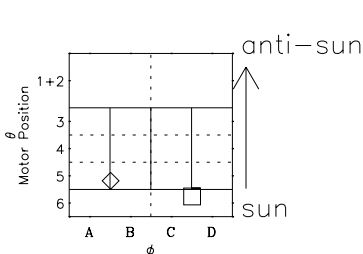

Galileo EPD Real-Time Six-Sector 97053

Software Version: RTLINE_R6 V 1.20
Data Production: 06-03-00
Plot Production: Fri Sep 14 23:33:09 2001

◇ = Jupiter look direction
□ = Corotation look direction