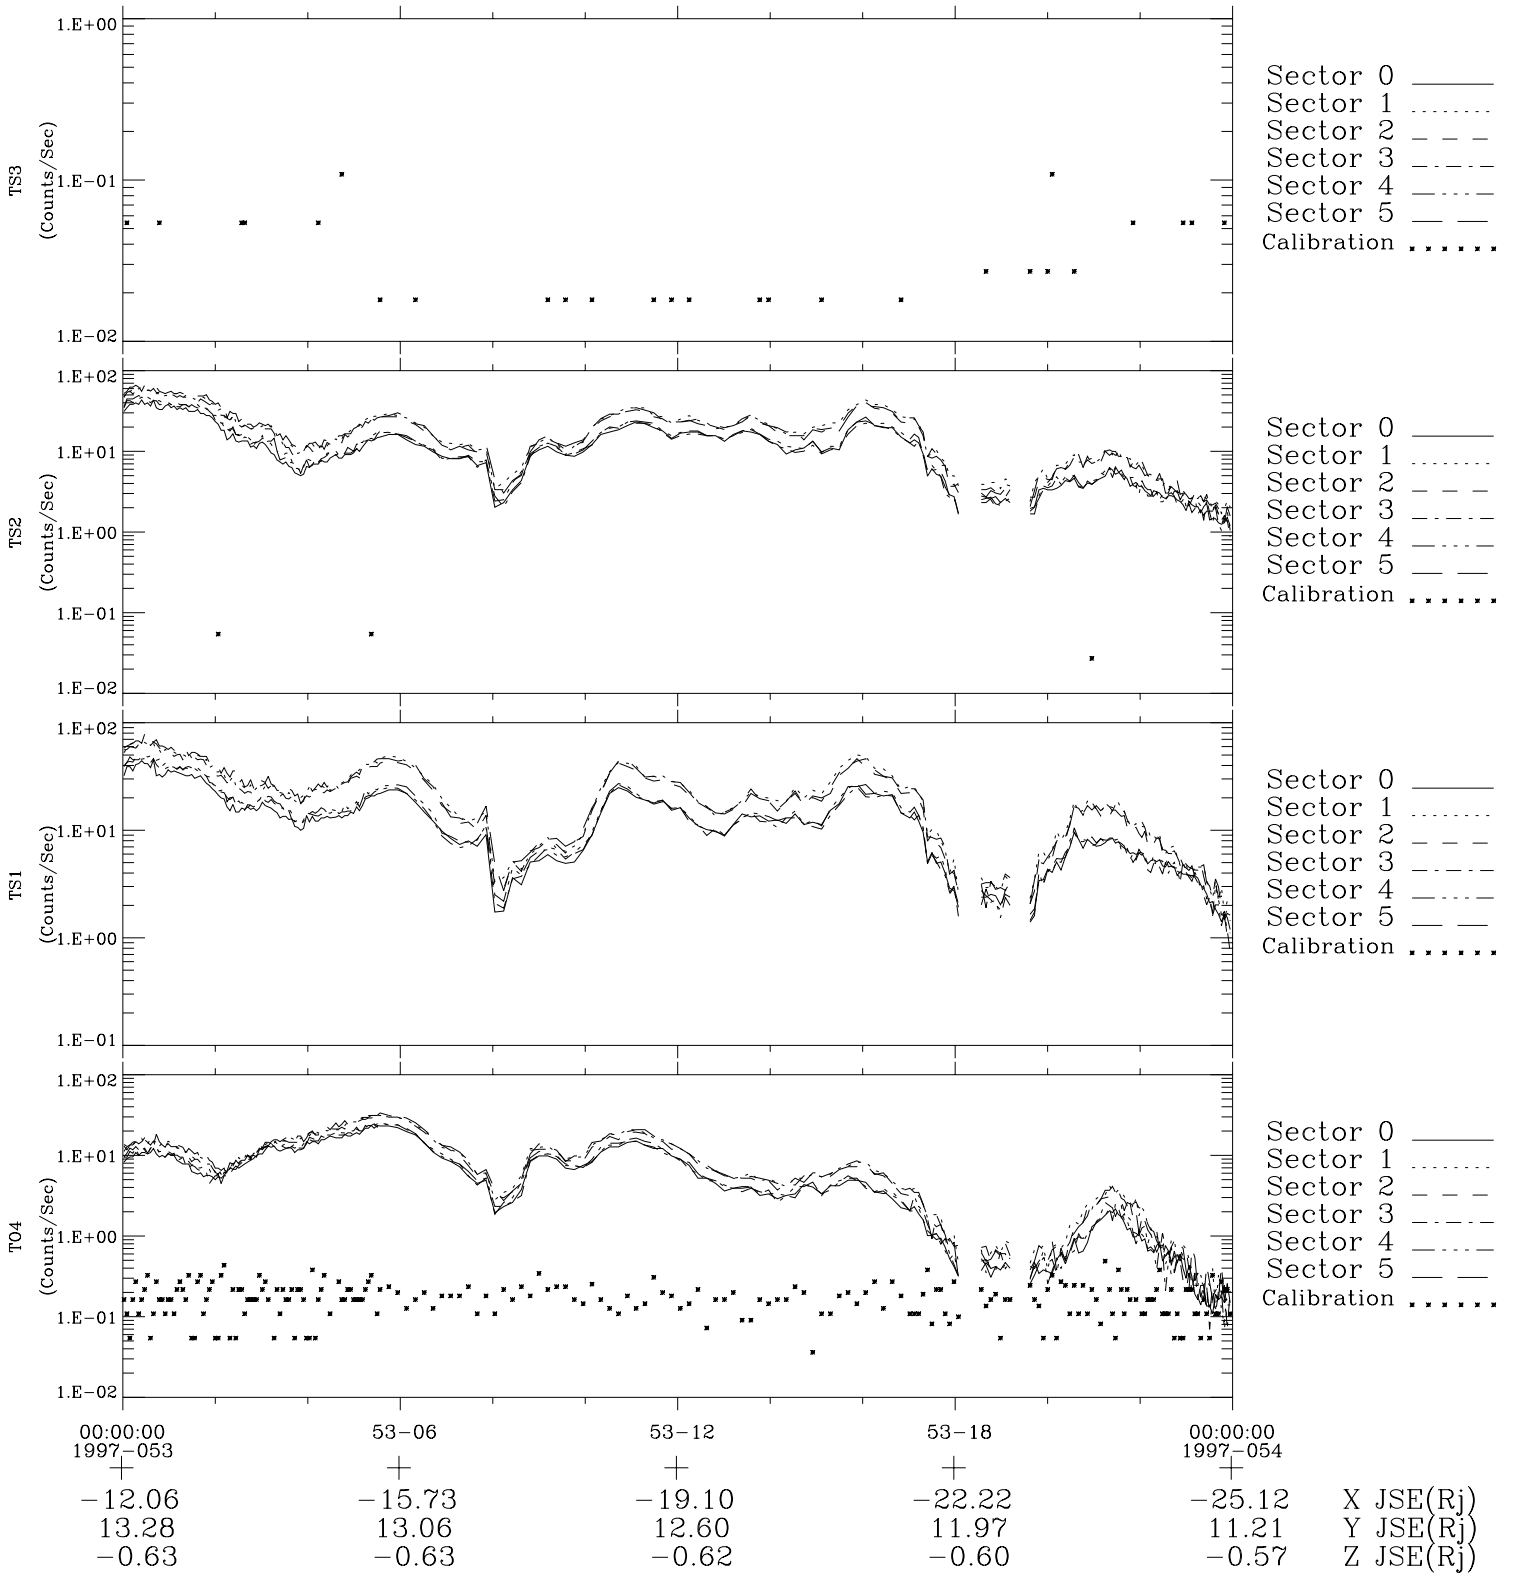

Galileo EPD Real-Time Six-Sector 97053

Software Version: RTLINE_R6 V 1.20
Data Production: 06-03-00
Plot Production: Fri Sep 14 23:33:09 2001

◇ = Jupiter look direction
□ = Corotation look direction