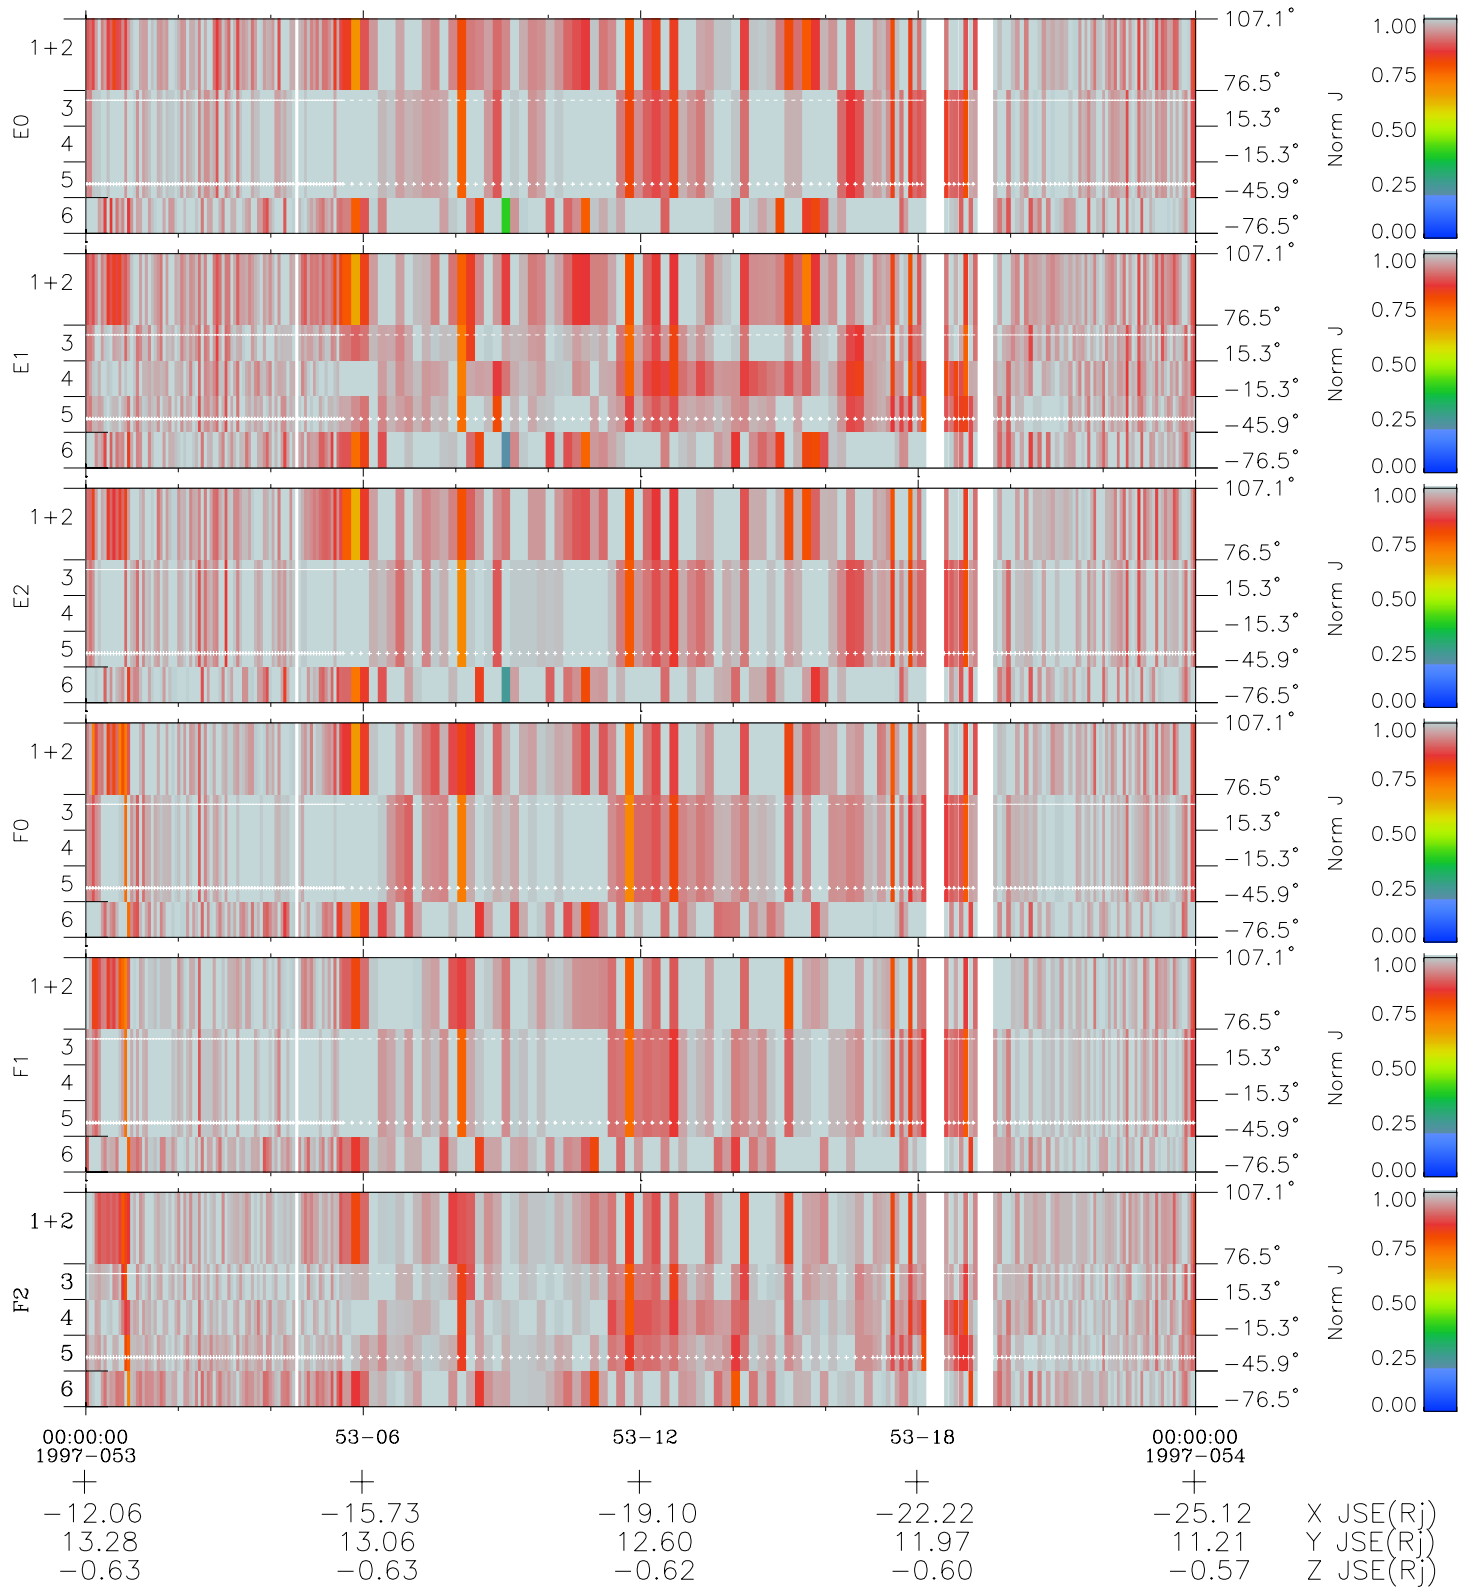

Galileo EPD Real Elevation Anisotropies 97053

Software Version: RTELEV_NORM V 1.20
Data Production: 06-03-00
Plot Production: Fri Sep 14 23:31:57 2001
Color File: wondr3
Geofactor File: 1.1

◇ = Jupiter look direction
□ = Corotation look direction