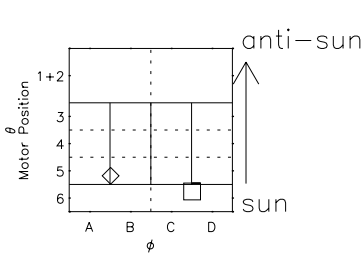

Galileo EPD Real Elevation Anisotropies 97053

Software Version: RTELEV_NORM V 1.20
Data Production: 06-03-00
Plot Production: Fri Sep 14 23:31:57 2001
Color File: wondr3
Geofactor File: 1.1

◇ = Jupiter look direction
□ = Corotation look direction