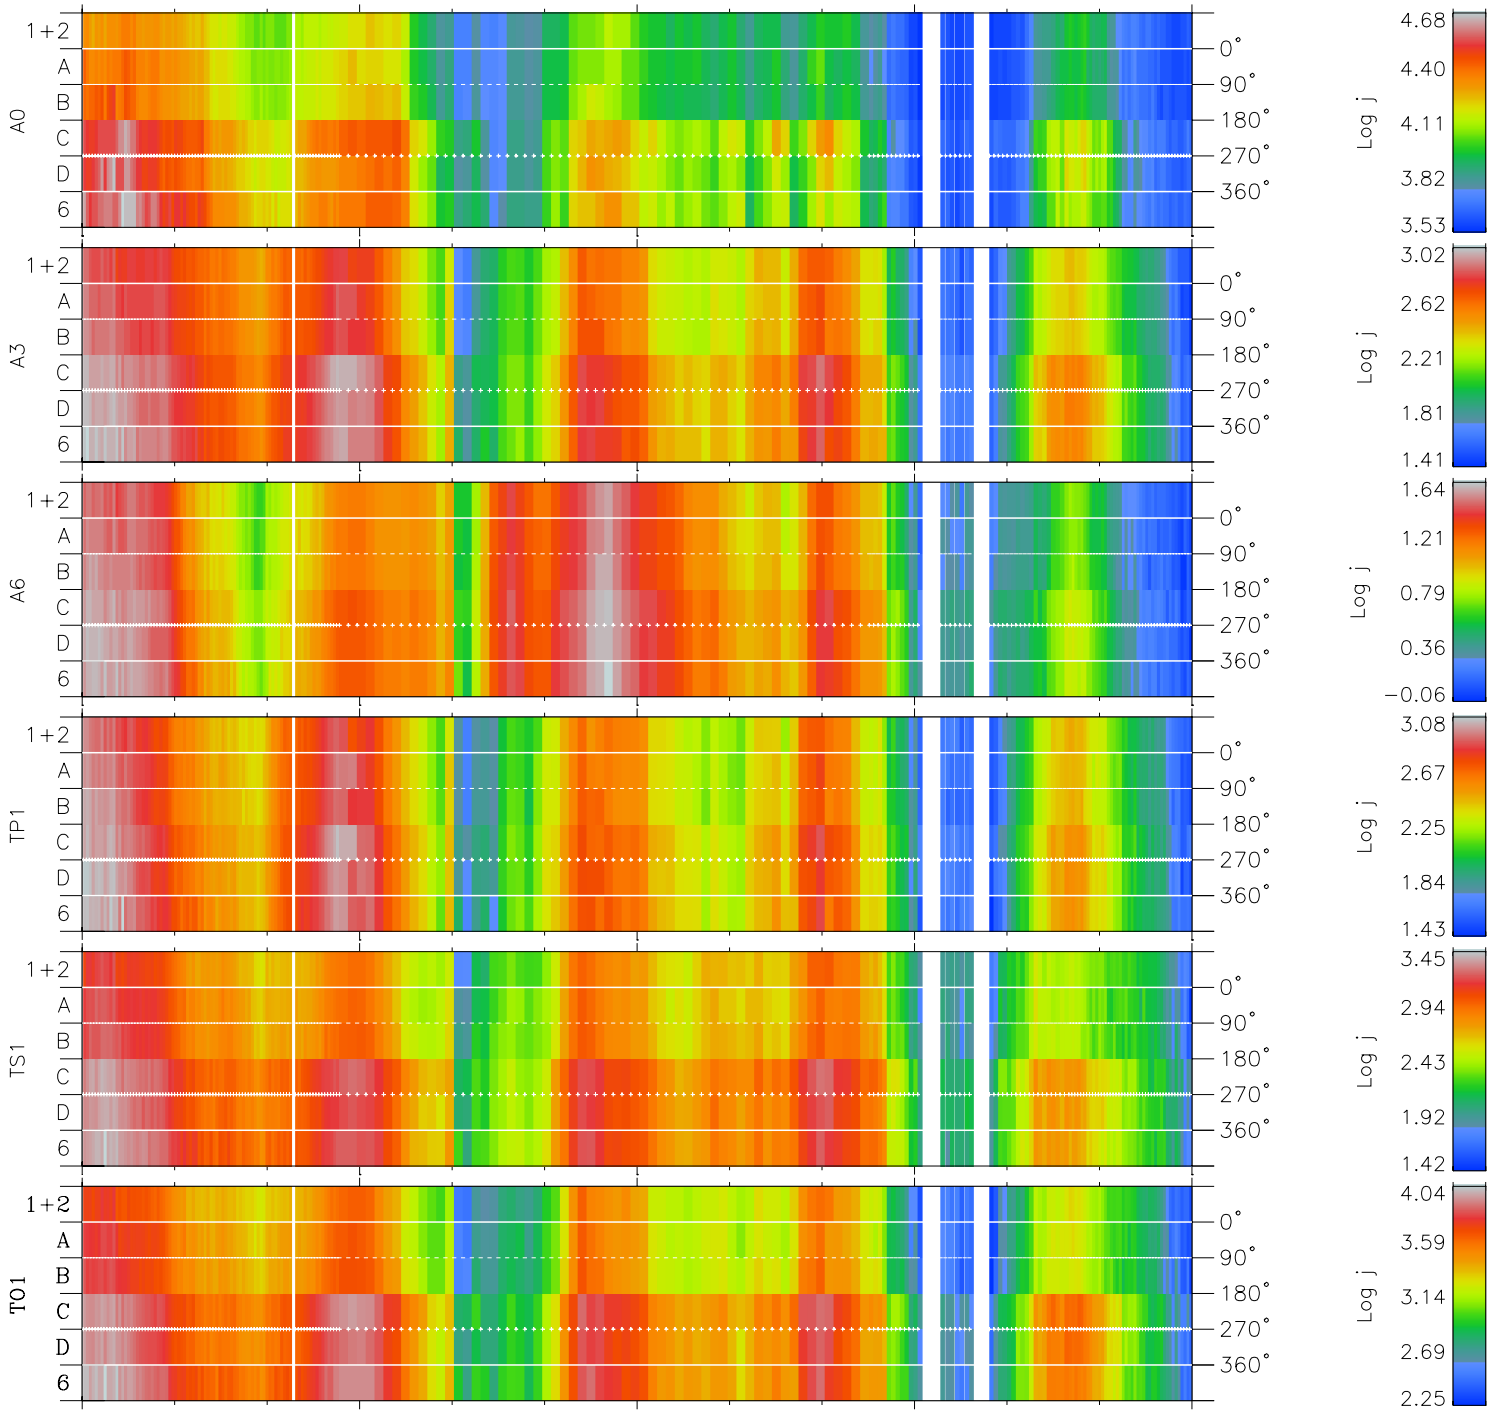

Galileo EPD Real Time Azimuth Anisotropies 97053

Software Version: RTAZIM_FLUX V 1.20
 Data Production: 06-03-00
 Plot Production: Fri Sep 14 23:32:24 2001
 Color File: wondr3
 Geofactor File: 1.1

00:00:00 1997-053	53-06	53-12	53-18	00:00:00 1997-054	
+	+	+	+	+	X JSE(R _j)
-12.06	-15.73	-19.10	-22.22	-25.12	Y JSE(R _j)
13.28	13.06	12.60	11.97	11.21	Z JSE(R _j)
-0.63	-0.63	-0.62	-0.60	-0.57	

◇ = Jupiter look direction
 □ = Corotation look direction