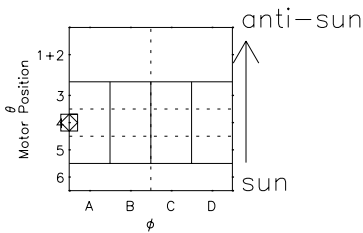

Galileo EPD Real Time R6 Ions Spectra 97052

Software Version: RTSPEC_R6 V 1.20
 Data Production: 06-03-00
 Plot Production: Fri Sep 14 23:20:54 2001
 Color File: wondr3
 Geofactor File: 1.1

◇ = Jupiter look direction
 □ = Corotation look direction