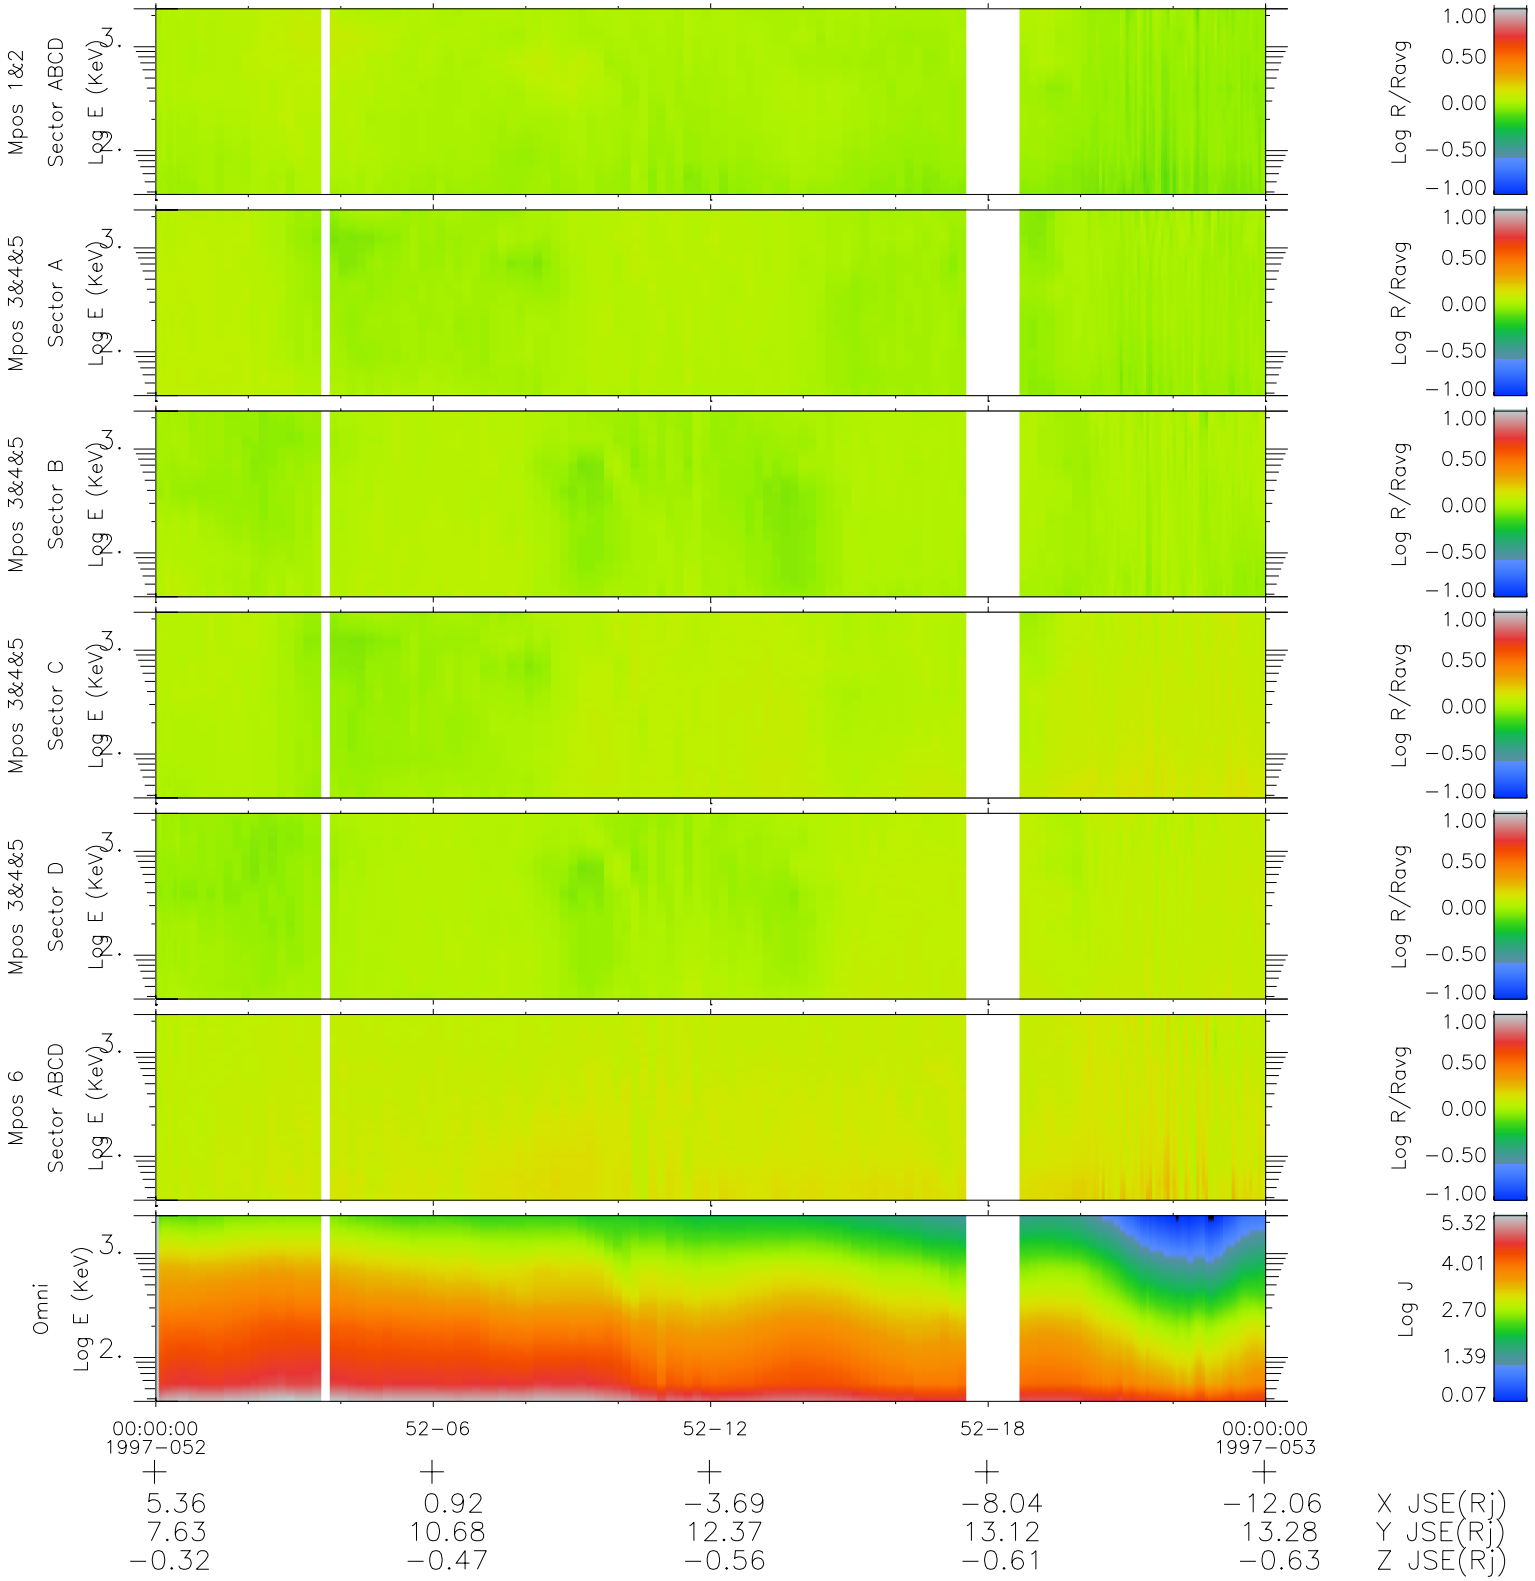

Galileo EPD Real Time R6 Ions Spectra 97052

Software Version: RTSPEC_R6 V 1.20
 Data Production: 06-03-00
 Plot Production: Fri Sep 14 23:20:54 2001
 Color File: wondr3
 Geofactor File: 1.1

◇ = Jupiter look direction
 □ = Corotation look direction