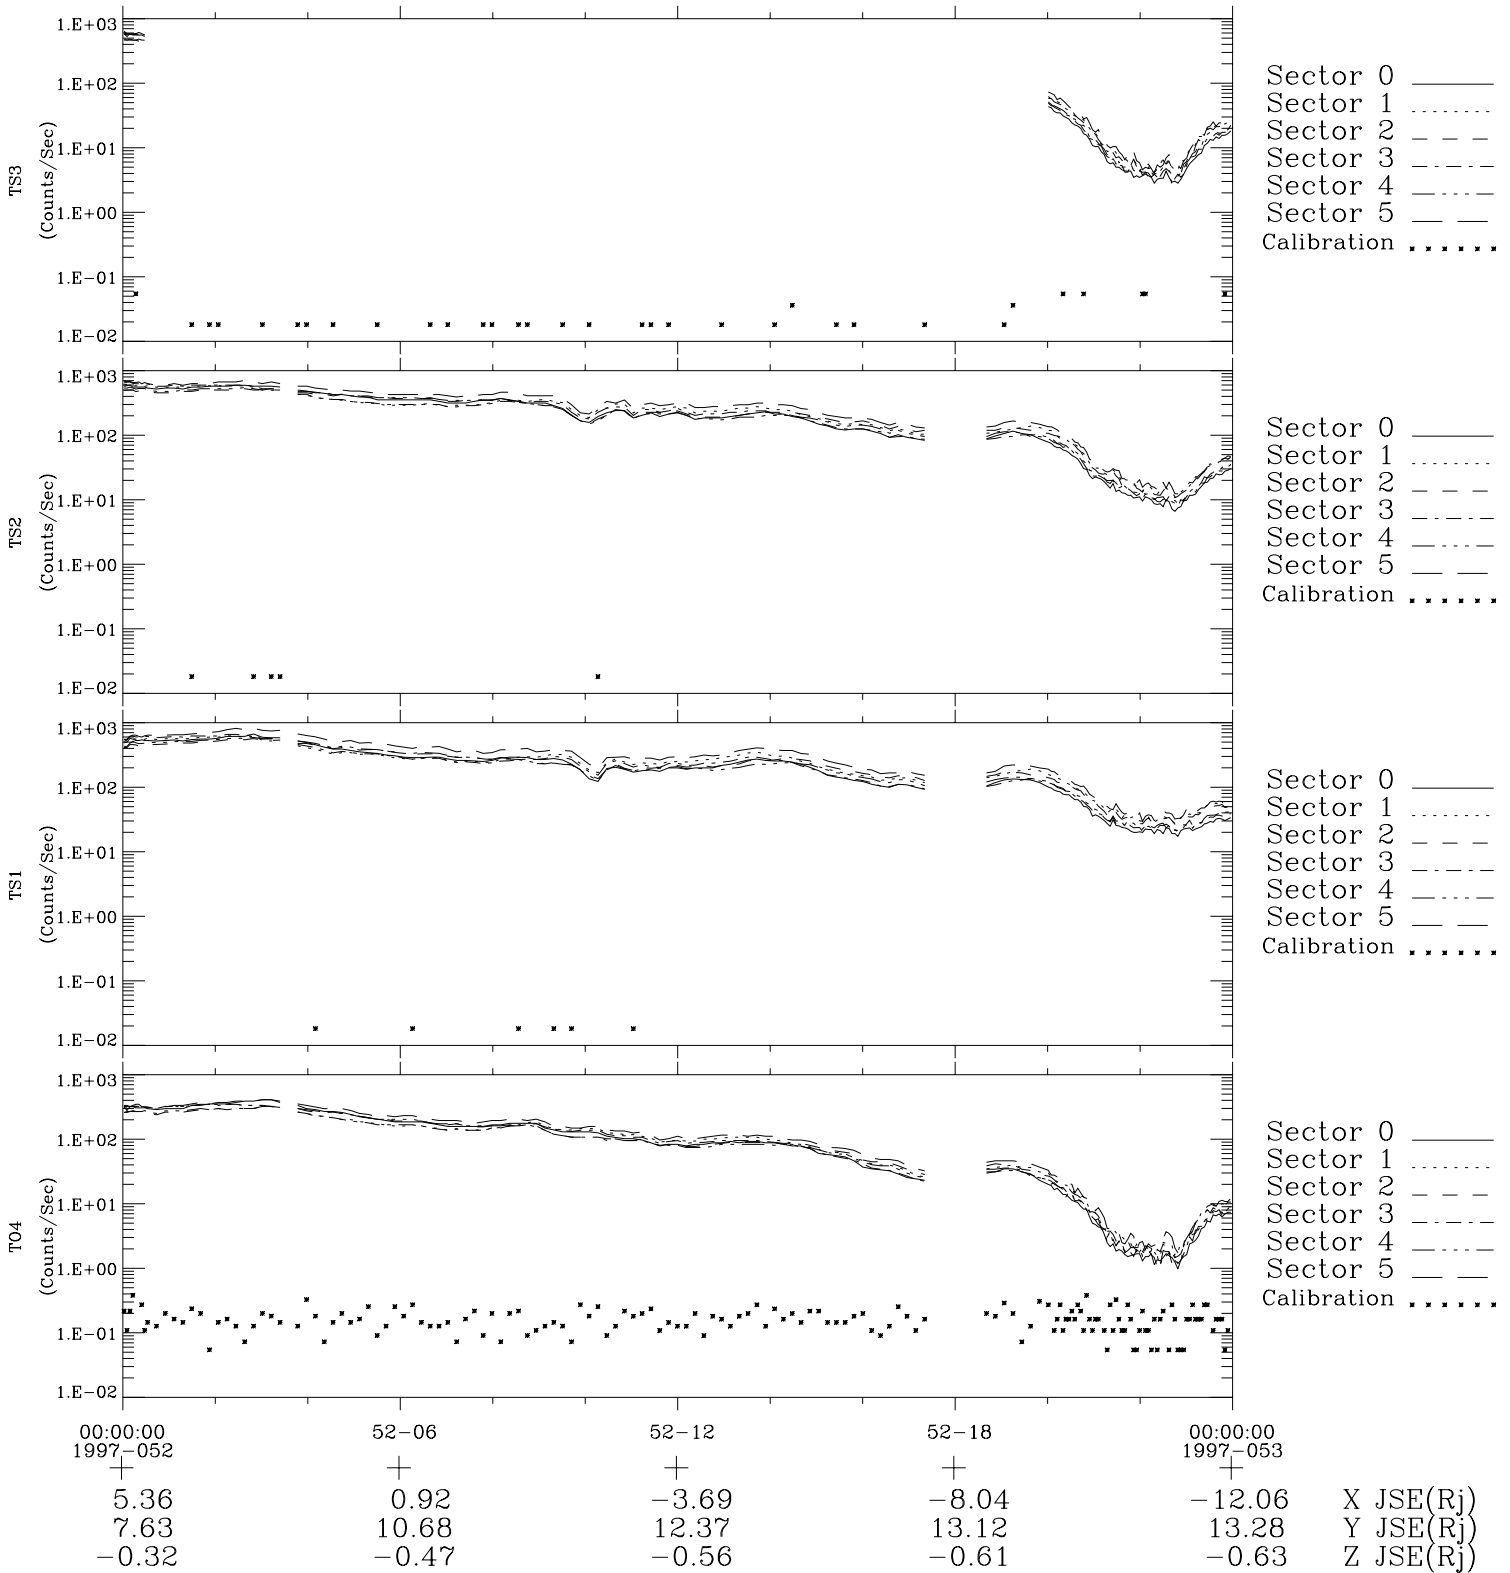

Galileo EPD Real-Time Six-Sector 97052

Software Version: RTLINE_R6 V 1.20
Data Production: 06-03-00
Plot Production: Fri Sep 14 23:23:45 2001

◇ = Jupiter look direction
□ = Corotation look direction