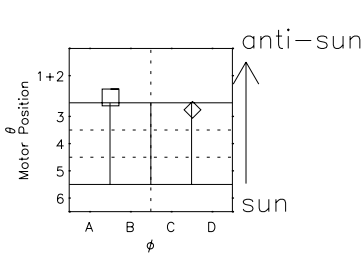

# Galileo EPD Real Time R6 Ions Spectra 97051

Software Version: RTSPEC\_R6 V 1.20  
 Data Production: 06-03-00  
 Plot Production: Fri Sep 14 23:11:51 2001  
 Color File: wondr3  
 Geofactor File: 1.1

◇ = Jupiter look direction  
 □ = Corotation look direction