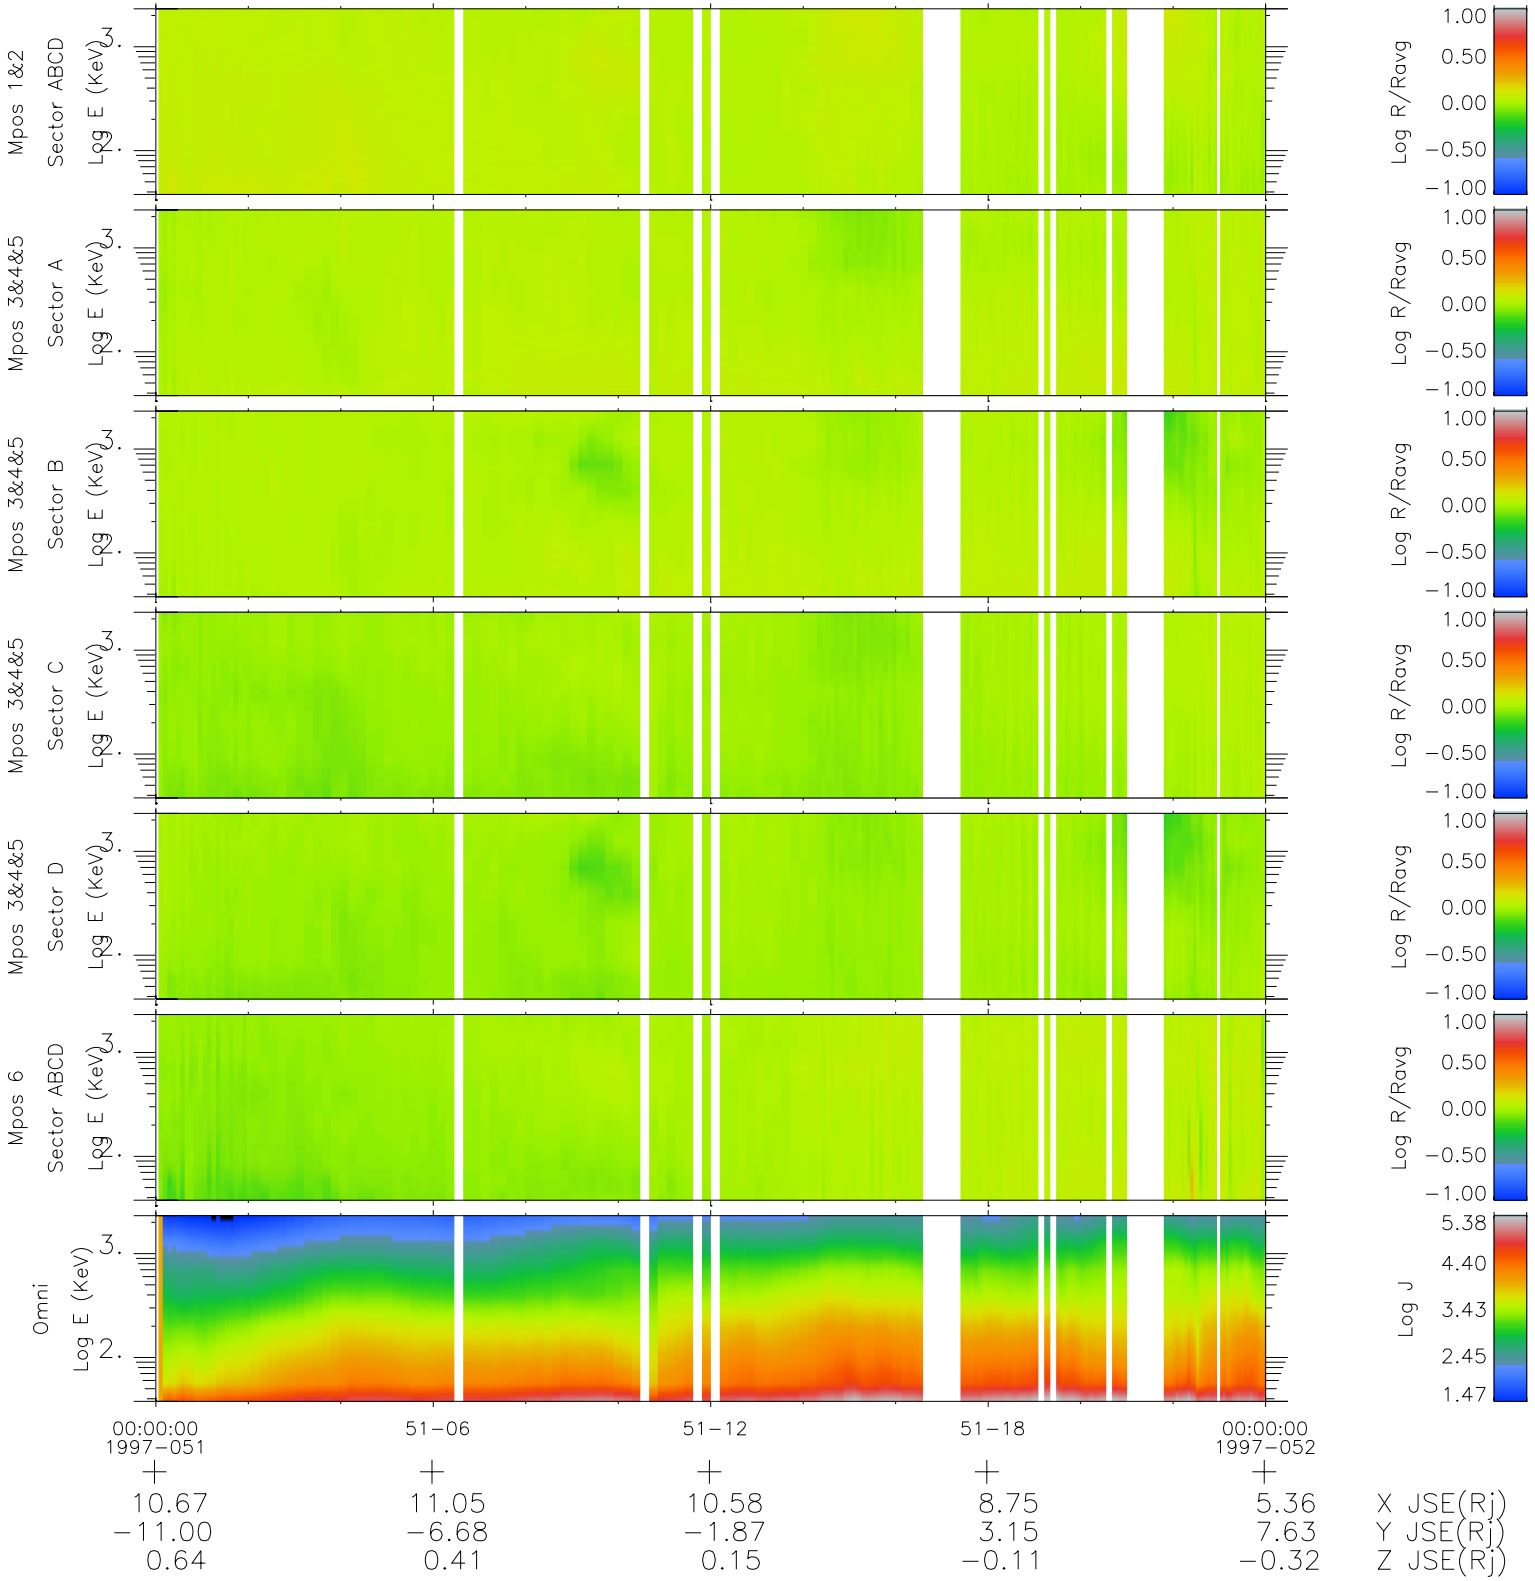

# Galileo EPD Real Time R6 Ions Spectra 97051

Software Version: RTSPEC\_R6 V 1.20  
 Data Production: 06-03-00  
 Plot Production: Fri Sep 14 23:11:51 2001  
 Color File: wondr3  
 Geofactor File: 1.1

◇ = Jupiter look direction  
 □ = Corotation look direction