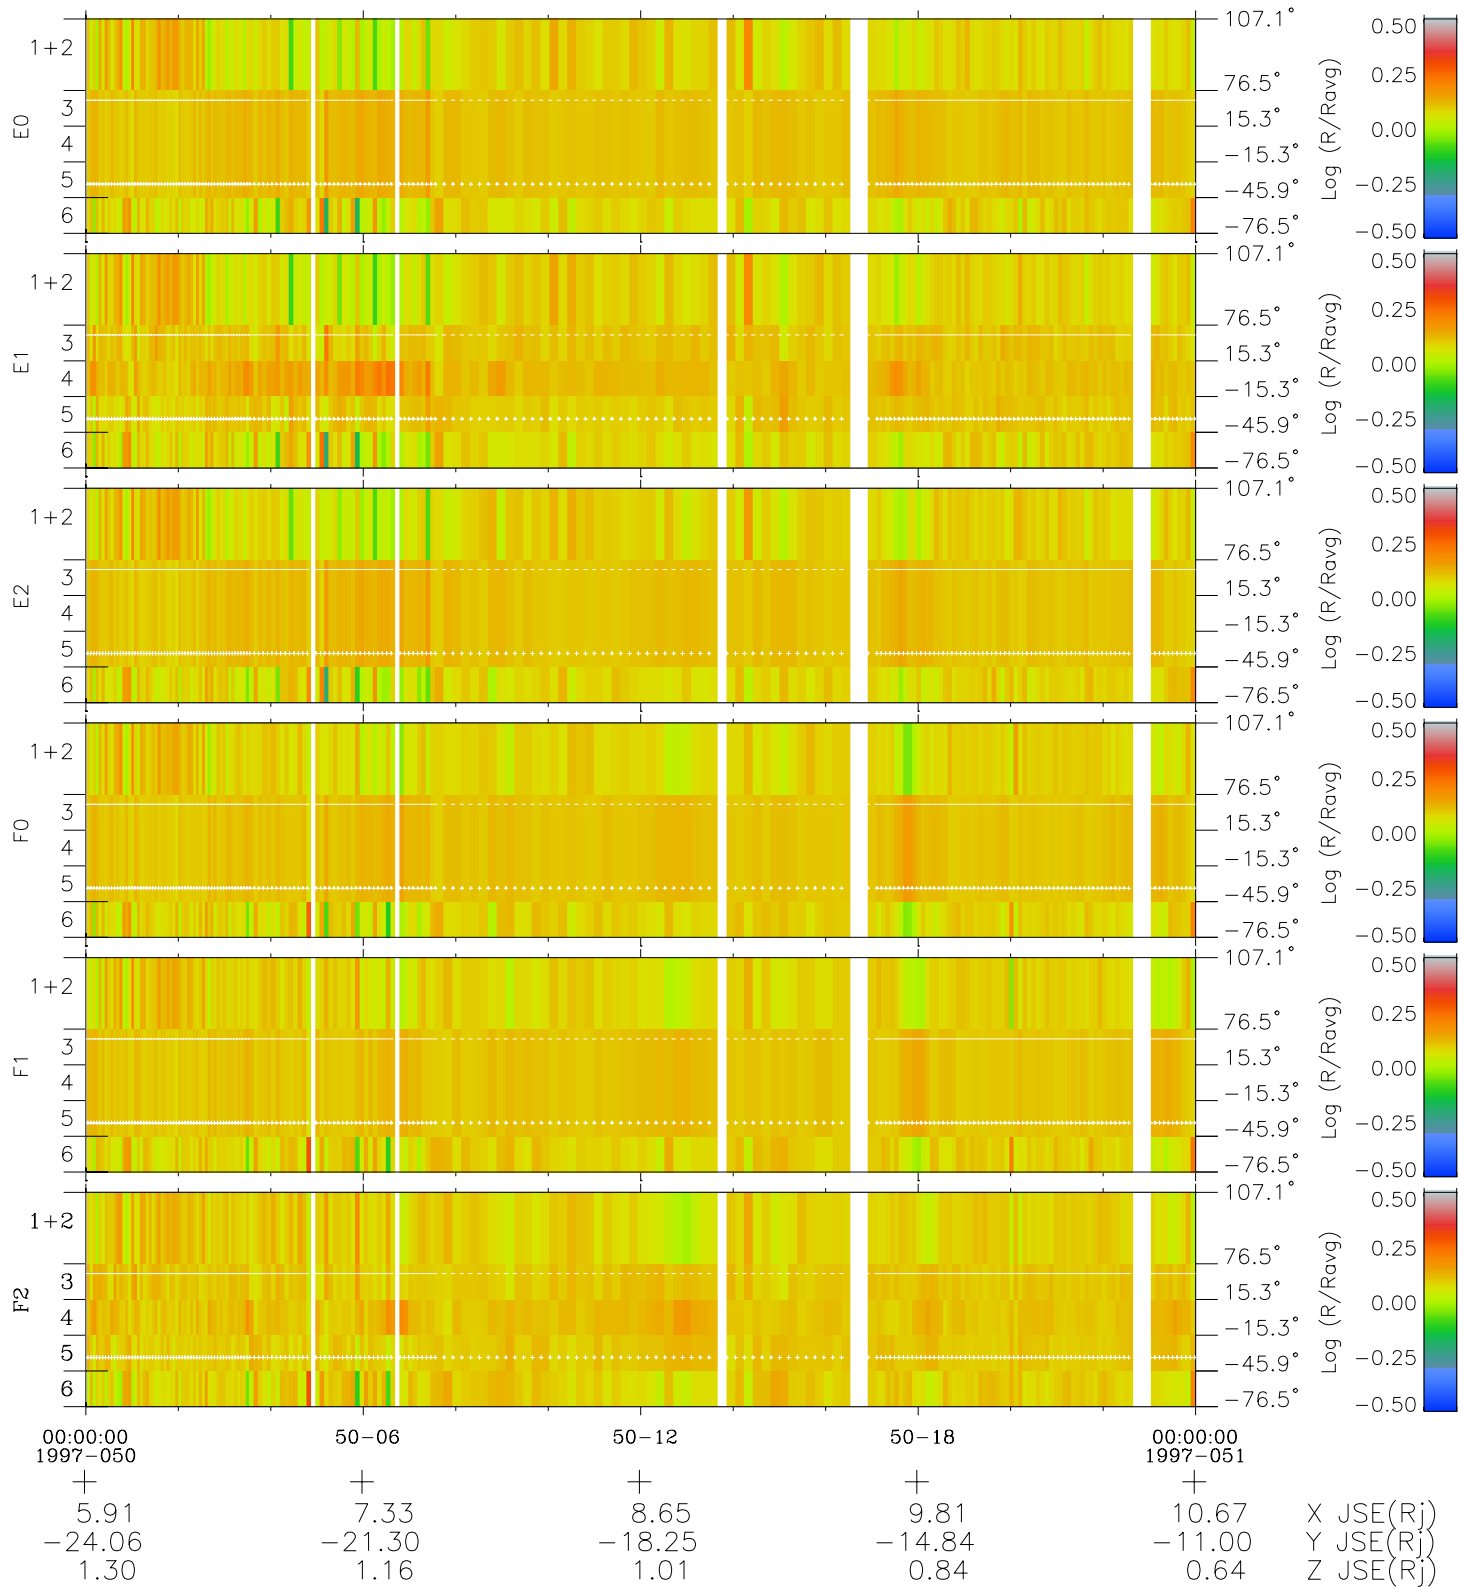

# Galileo EPD Real Elevation Anisotropies 97050

Software Version: RTELEV\_MEAN V 1.20  
 Data Production: 06-03-00  
 Plot Production: Fri Sep 14 23:03:49 2001  
 Color File: wondr3  
 Geofactor File: 1.1

- ◇ = Jupiter look direction
- = Corotation look direction