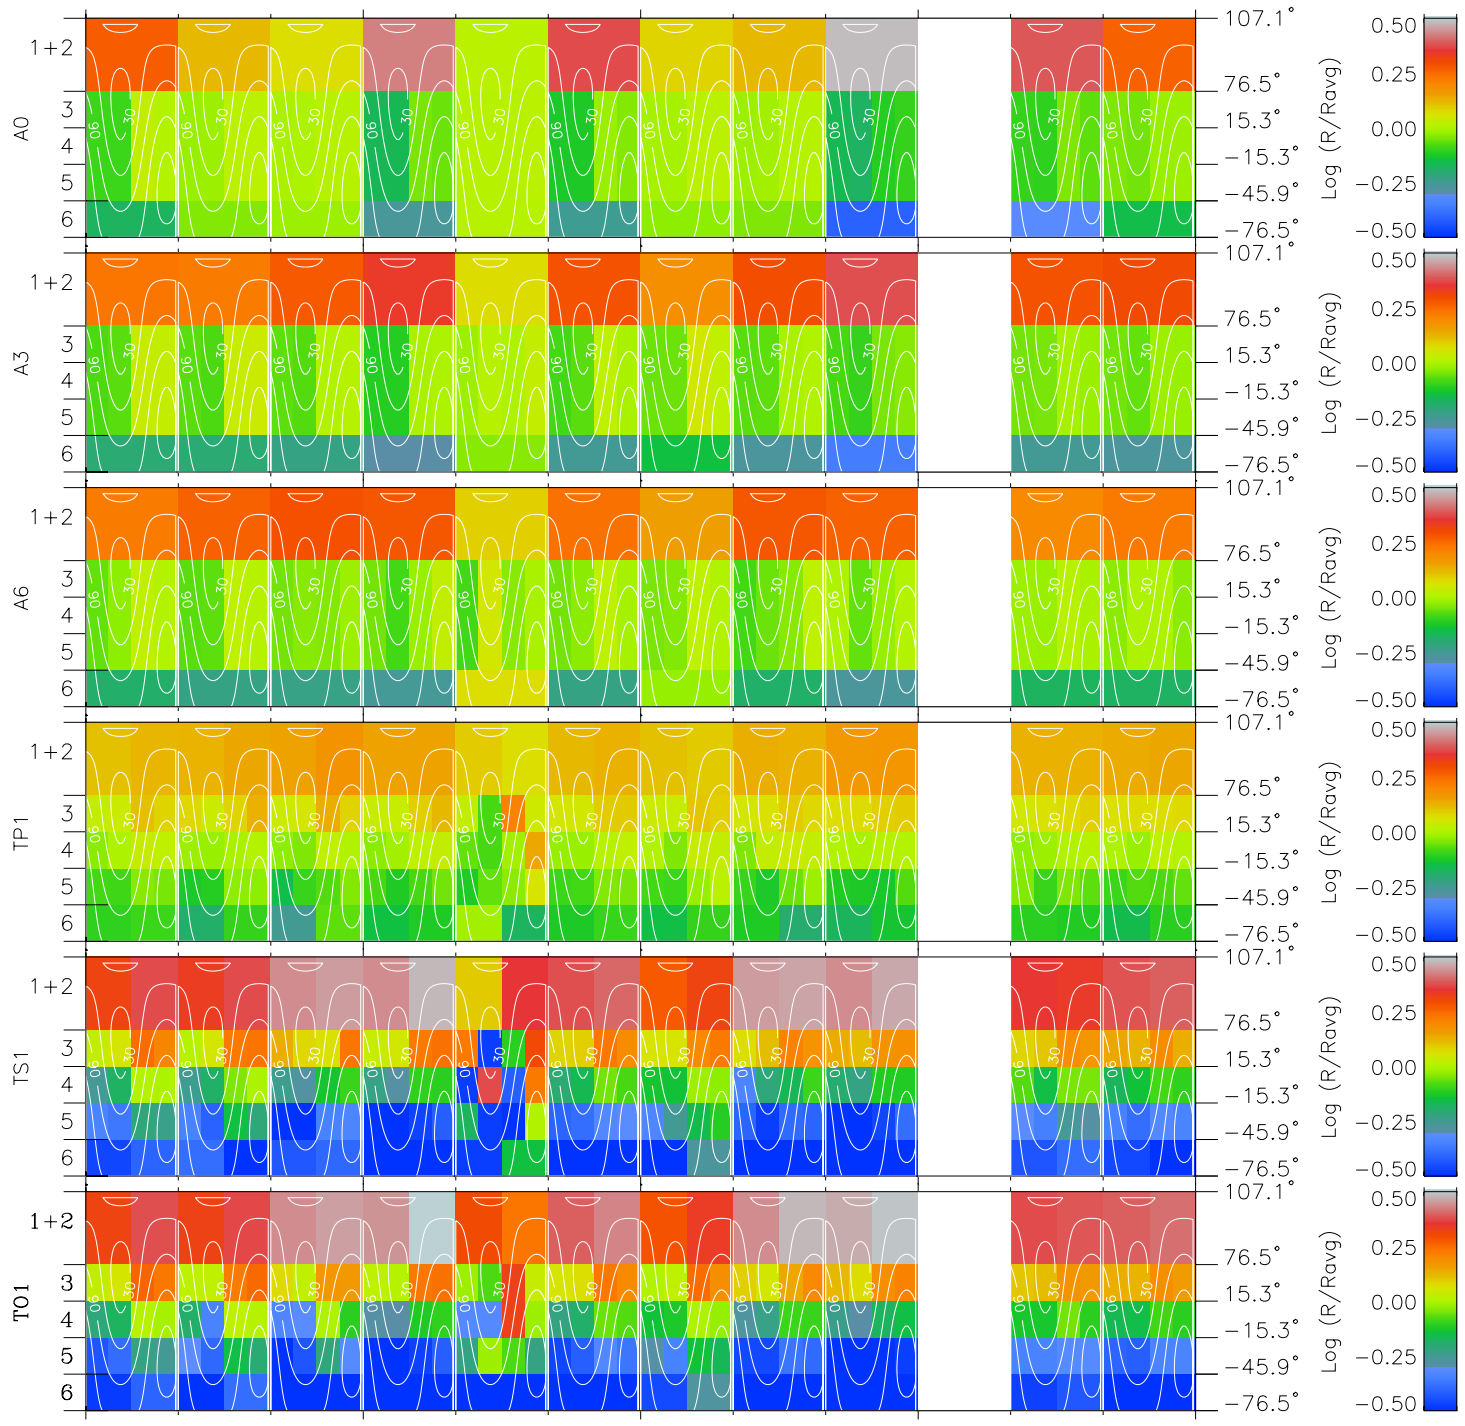

Galileo EPD Real Time All-Sky Anisotropies 97049

Software Version: RTSKY_MEAN V 1.20
Data Production: 06-03-00
Plot Production: Fri Sep 14 22:54:12 2001
Color File: wondr3
Geofactor File: 1.1

00:00:00 1997-049	49-06	49-12	49-18	00:00:00 1997-050	
+	+	+	+	+	X JSE(R _j)
-0.19	1.36	2.90	4.42	5.91	Y JSE(R _j)
-32.85	-30.93	-28.84	-26.54	-24.06	Z JSE(R _j)
1.73	1.64	1.54	1.43	1.30	

- ◇ = Jupiter look direction
- = Corotation look direction