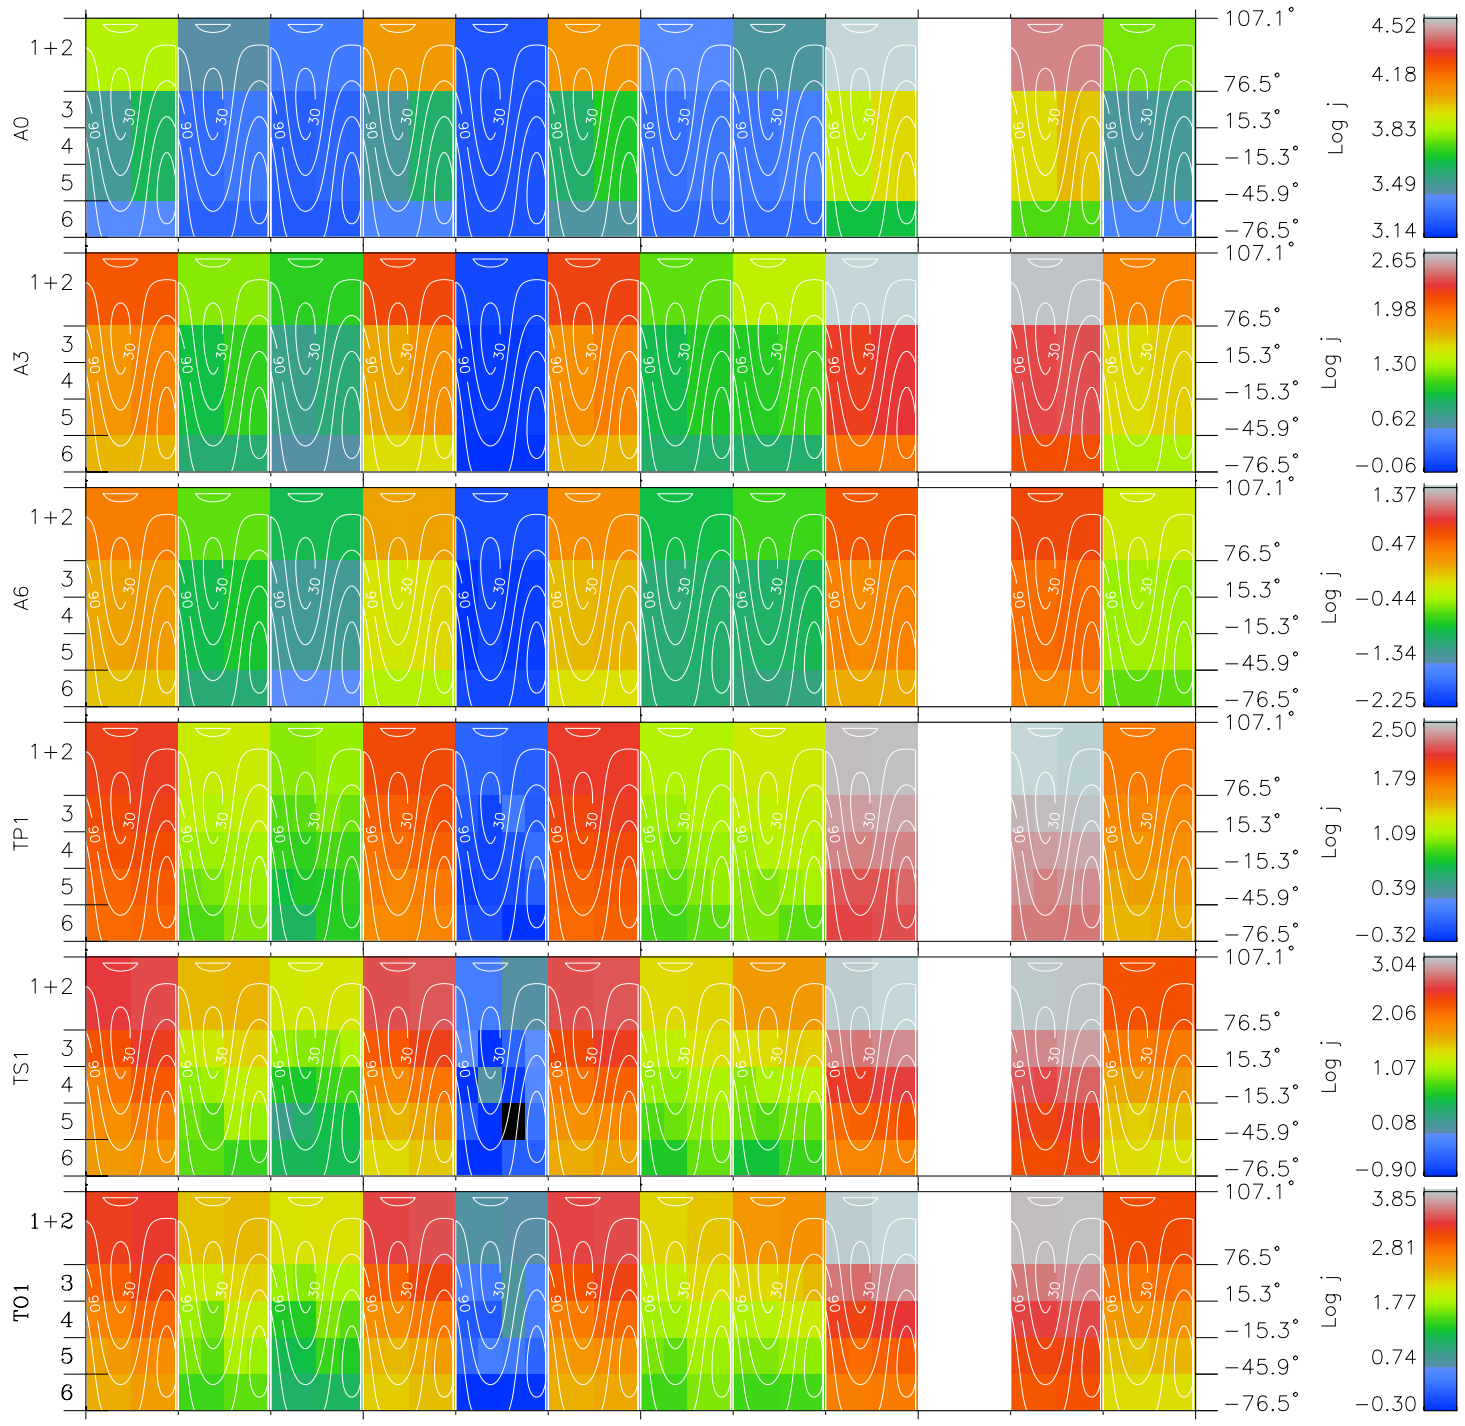

Galileo EPD Real Time All-Sky Anisotropies 97049

Software Version: RTSKY_FLUX V 1.20
 Data Production: 06-03-00
 Plot Production: Fri Sep 14 22:54:27 2001
 Color File: wondr3
 Geofactor File: 1.1

00:00:00 1997-049	49-06	49-12	49-18	00:00:00 1997-050	X JSE(R _j)
+ -0.19	+ 1.36	+ 2.90	+ 4.42	+ 5.91	Y JSE(R _j)
-32.85	-30.93	-28.84	-26.54	-24.06	Z JSE(R _j)
1.73	1.64	1.54	1.43	1.30	

- ◇ = Jupiter look direction
- = Corotation look direction