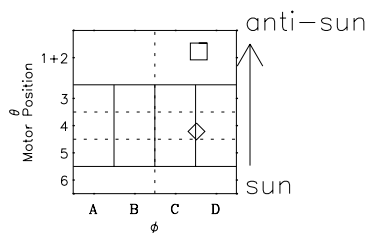

Galileo EPD Real-Time Omni 97049

Software Version: RTLINE_OMNI V 1.20
Data Production: 06-03-00
Plot Production: Fri Sep 14 22:56:04 2001

◇ = Jupiter look direction
□ = Corotation look direction