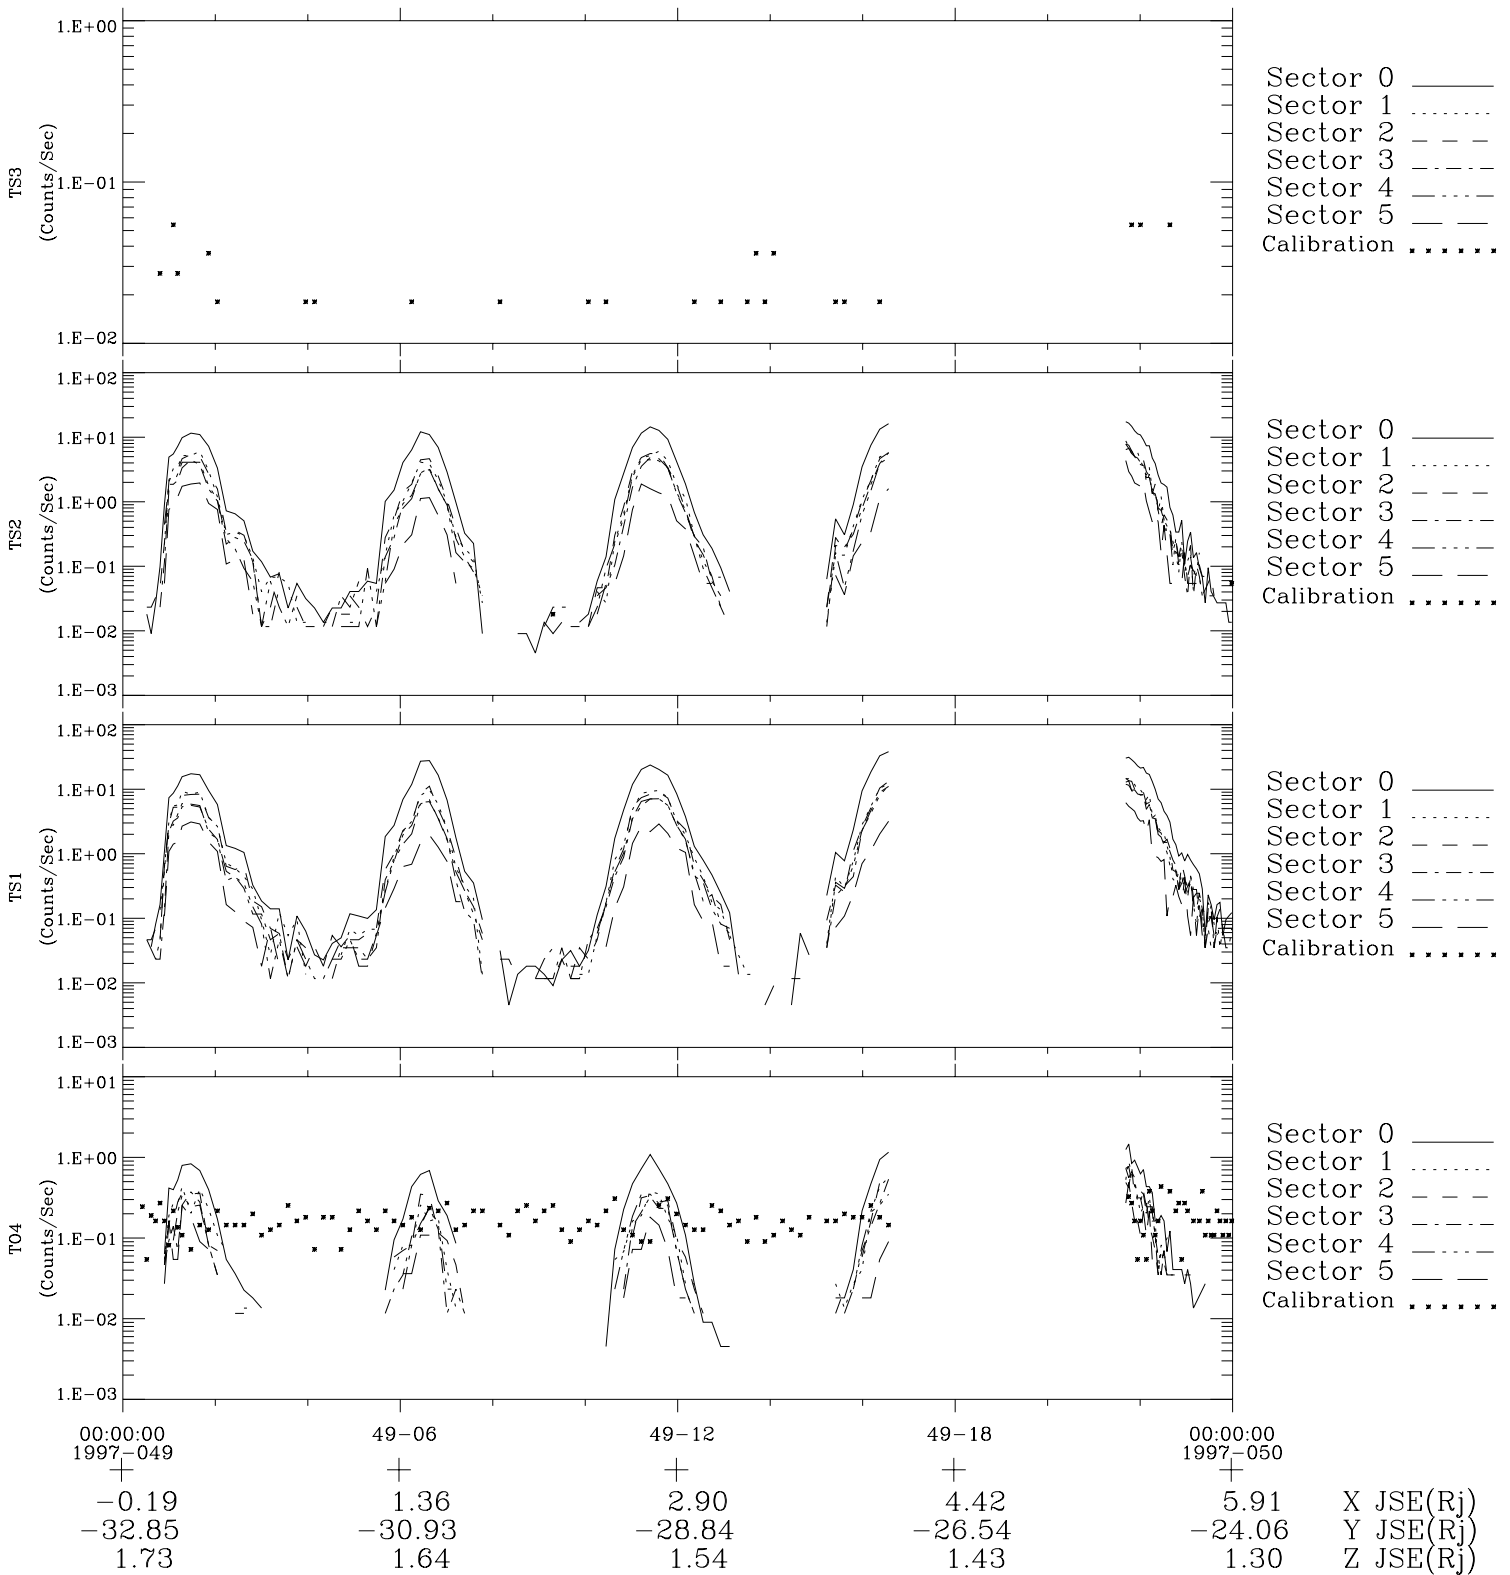

# Galileo EPD Real-Time Six-Sector 97049

Software Version: RTLINE\_R6 V 1.20  
Data Production: 06-03-00  
Plot Production: Fri Sep 14 22:56:13 2001

◇ = Jupiter look direction  
□ = Corotation look direction