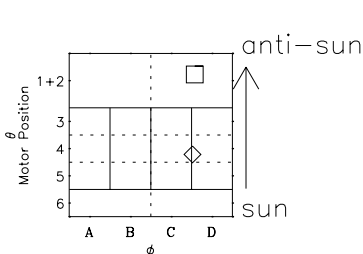

# Galileo EPD Real-Time Six-Sector 97049

Software Version: RTLINE\_R6 V 1.20  
Data Production: 06-03-00  
Plot Production: Fri Sep 14 22:56:13 2001

◇ = Jupiter look direction  
□ = Corotation look direction