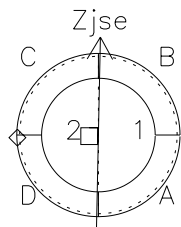

# Galileo EPD Real-Time Six-Sector 97049

Software Version: RTLINE\_R6 V 1.20  
Data Production: 06-03-00  
Plot Production: Fri Sep 14 22:56:13 2001

◇ = Jupiter look direction  
□ = Corotation look direction