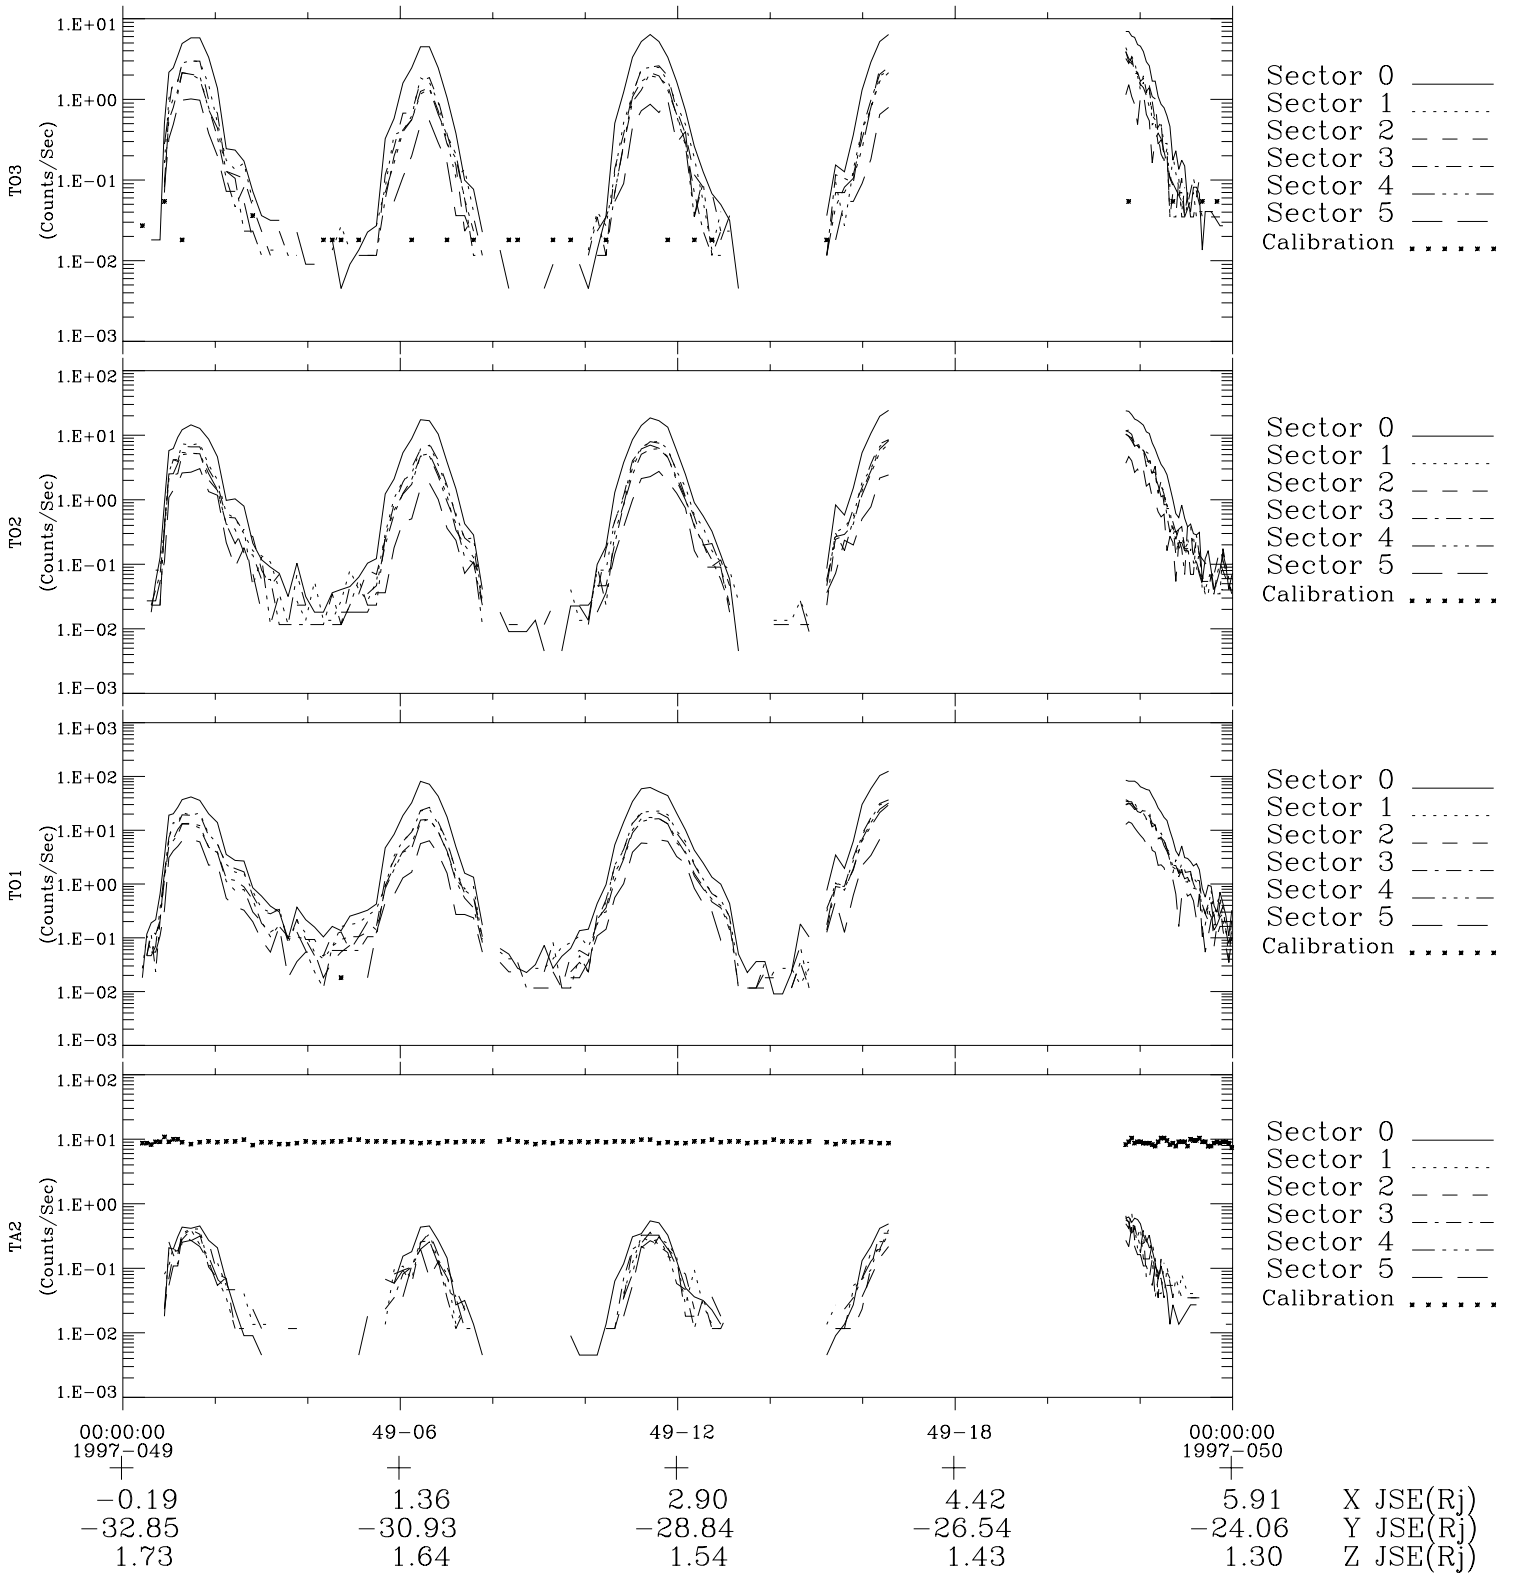

# Galileo EPD Real-Time Six-Sector 97049

Software Version: RTLINE\_R6 V 1.20  
Data Production: 06-03-00  
Plot Production: Fri Sep 14 22:56:13 2001

◇ = Jupiter look direction  
□ = Corotation look direction