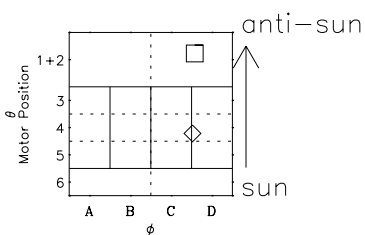

# Galileo EPD Real-Time Six-Sector 97049

Software Version: RTLINE\_R6 V 1.20  
Data Production: 06-03-00  
Plot Production: Fri Sep 14 22:56:13 2001

◇ = Jupiter look direction  
□ = Corotation look direction