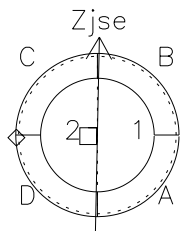

# Galileo EPD Real-Time Six-Sector 97049

Software Version: RTLINE\_R6 V 1.20  
Data Production: 06-03-00  
Plot Production: Fri Sep 14 22:56:13 2001

◇ = Jupiter look direction  
□ = Corotation look direction