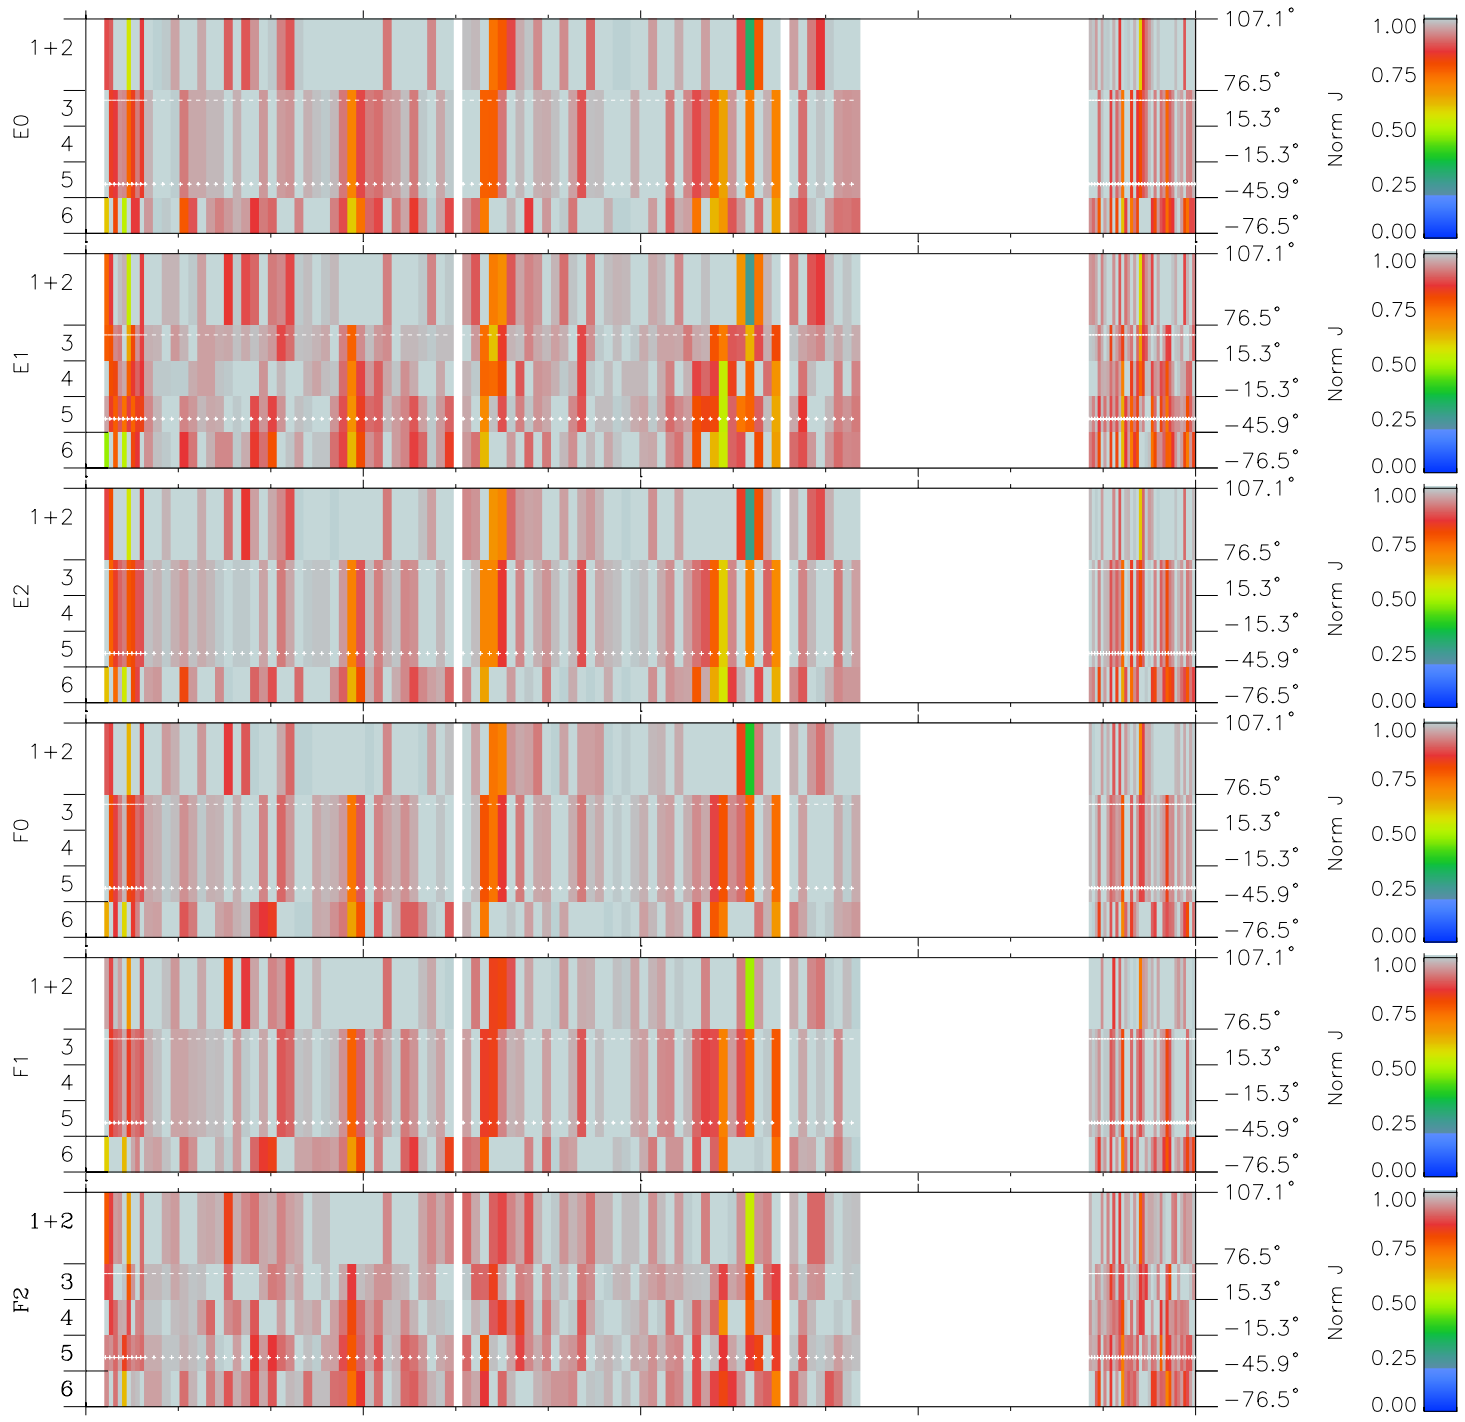

Galileo EPD Real Elevation Anisotropies 97049

Software Version: RTELEV_NORM V 1.20
 Data Production: 06-03-00
 Plot Production: Fri Sep 14 22:55:24 2001
 Color File: wondr3
 Geofactor File: 1.1

00:00:00 1997-049	49-06	49-12	49-18	00:00:00 1997-050	
+	+	+	+	+	
-0.19	1.36	2.90	4.42	5.91	X JSE(R _j)
-32.85	-30.93	-28.84	-26.54	-24.06	Y JSE(R _j)
1.73	1.64	1.54	1.43	1.30	Z JSE(R _j)

- ◇ = Jupiter look direction
- = Corotation look direction