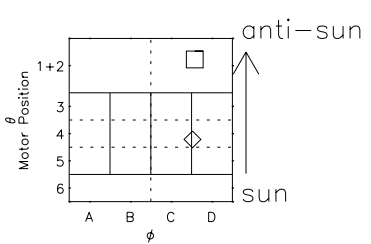

Galileo EPD Real Elevation Anisotropies 97049

Software Version: RTELEV_NORM V 1.20
 Data Production: 06-03-00
 Plot Production: Fri Sep 14 22:55:24 2001
 Color File: wondr3
 Geofactor File: 1.1

00:00:00 1997-049	49-06	49-12	49-18	00:00:00 1997-050	
+	+	+	+	+	
-0.19	1.36	2.90	4.42	5.91	X JSE(R _j)
-32.85	-30.93	-28.84	-26.54	-24.06	Y JSE(R _j)
1.73	1.64	1.54	1.43	1.30	Z JSE(R _j)

- ◇ = Jupiter look direction
- = Corotation look direction