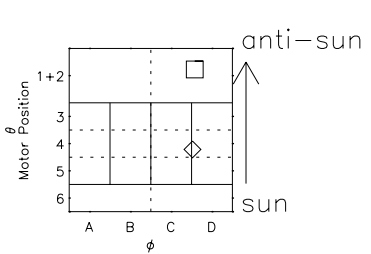

Galileo EPD Real Elevation Anisotropies 97049

Software Version: RTELEV_FLUX V 1.20
Data Production: 06-03-00
Plot Production: Fri Sep 14 22:55:12 2001
Color File: wondr3
Geofactor File: 1.1

00:00:00 1997-049	49-06	49-12	49-18	00:00:00 1997-050	
+	+	+	+	+	
-0.19	1.36	2.90	4.42	5.91	X JSE(R _j)
-32.85	-30.93	-28.84	-26.54	-24.06	Y JSE(R _j)
1.73	1.64	1.54	1.43	1.30	Z JSE(R _j)

- ◇ = Jupiter look direction
- = Corotation look direction