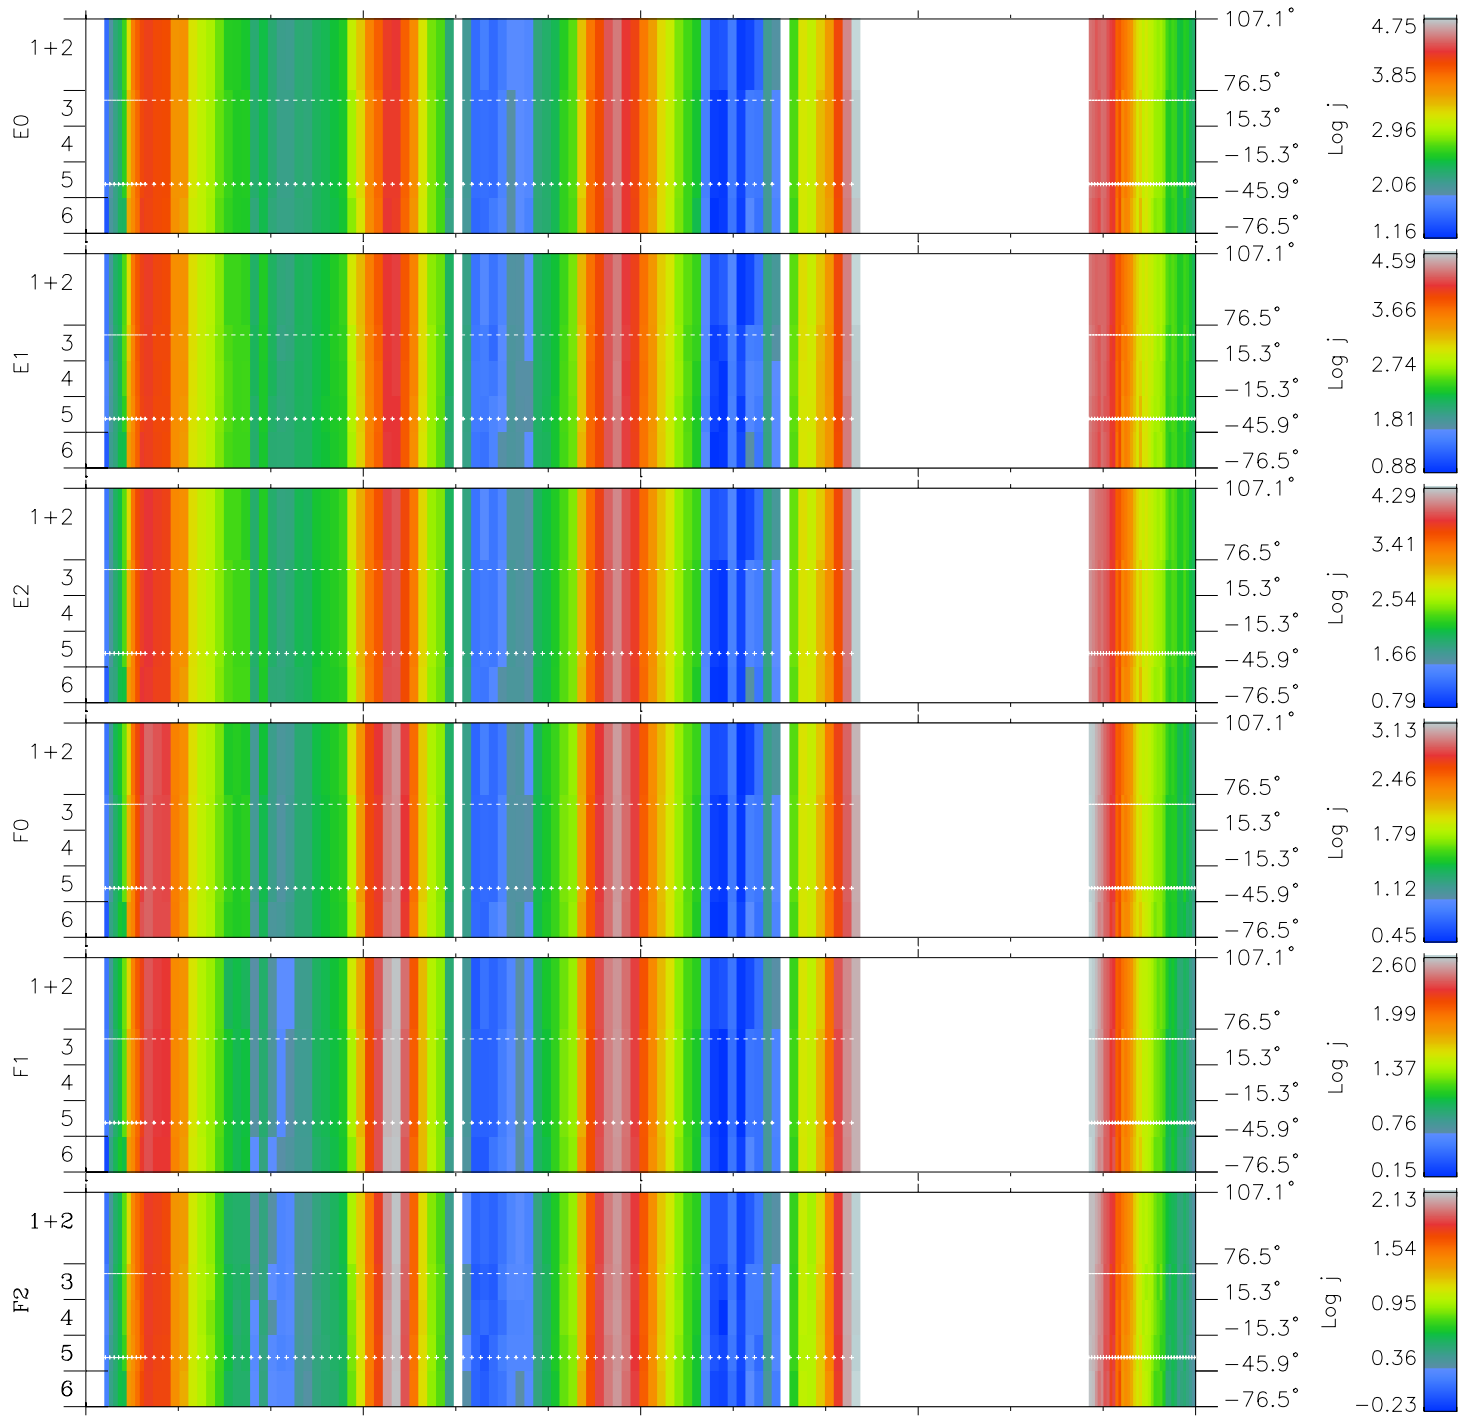

Galileo EPD Real Elevation Anisotropies 97049

Software Version: RTELEV_FLUX V 1.20
Data Production: 06-03-00
Plot Production: Fri Sep 14 22:55:12 2001
Color File: wondr3
Geofactor File: 1.1

00:00:00 1997-049	49-06	49-12	49-18	00:00:00 1997-050	
+	+	+	+	+	
-0.19	1.36	2.90	4.42	5.91	X JSE(R _j)
-32.85	-30.93	-28.84	-26.54	-24.06	Y JSE(R _j)
1.73	1.64	1.54	1.43	1.30	Z JSE(R _j)

- ◇ = Jupiter look direction
- = Corotation look direction