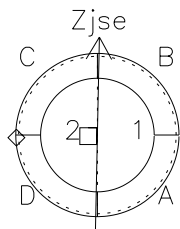

Galileo EPD Real Time Azimuth Anisotropies 97049

Software Version: RTAZIM_MEAN V 1.20
 Data Production: 06-03-00
 Plot Production: Fri Sep 14 22:55:30 2001
 Color File: wondr3
 Geofactor File: 1.1

◇ = Jupiter look direction
 □ = Corotation look direction