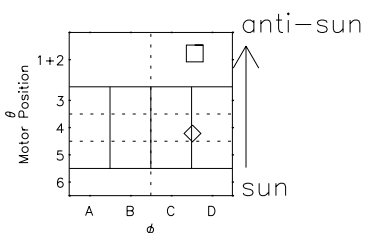

Galileo EPD Real Time Azimuth Anisotropies 97049

Software Version: RTAZIM_MEAN V 1.20
 Data Production: 06-03-00
 Plot Production: Fri Sep 14 22:55:30 2001
 Color File: wondr3
 Geofactor File: 1.1

◇ = Jupiter look direction
 □ = Corotation look direction