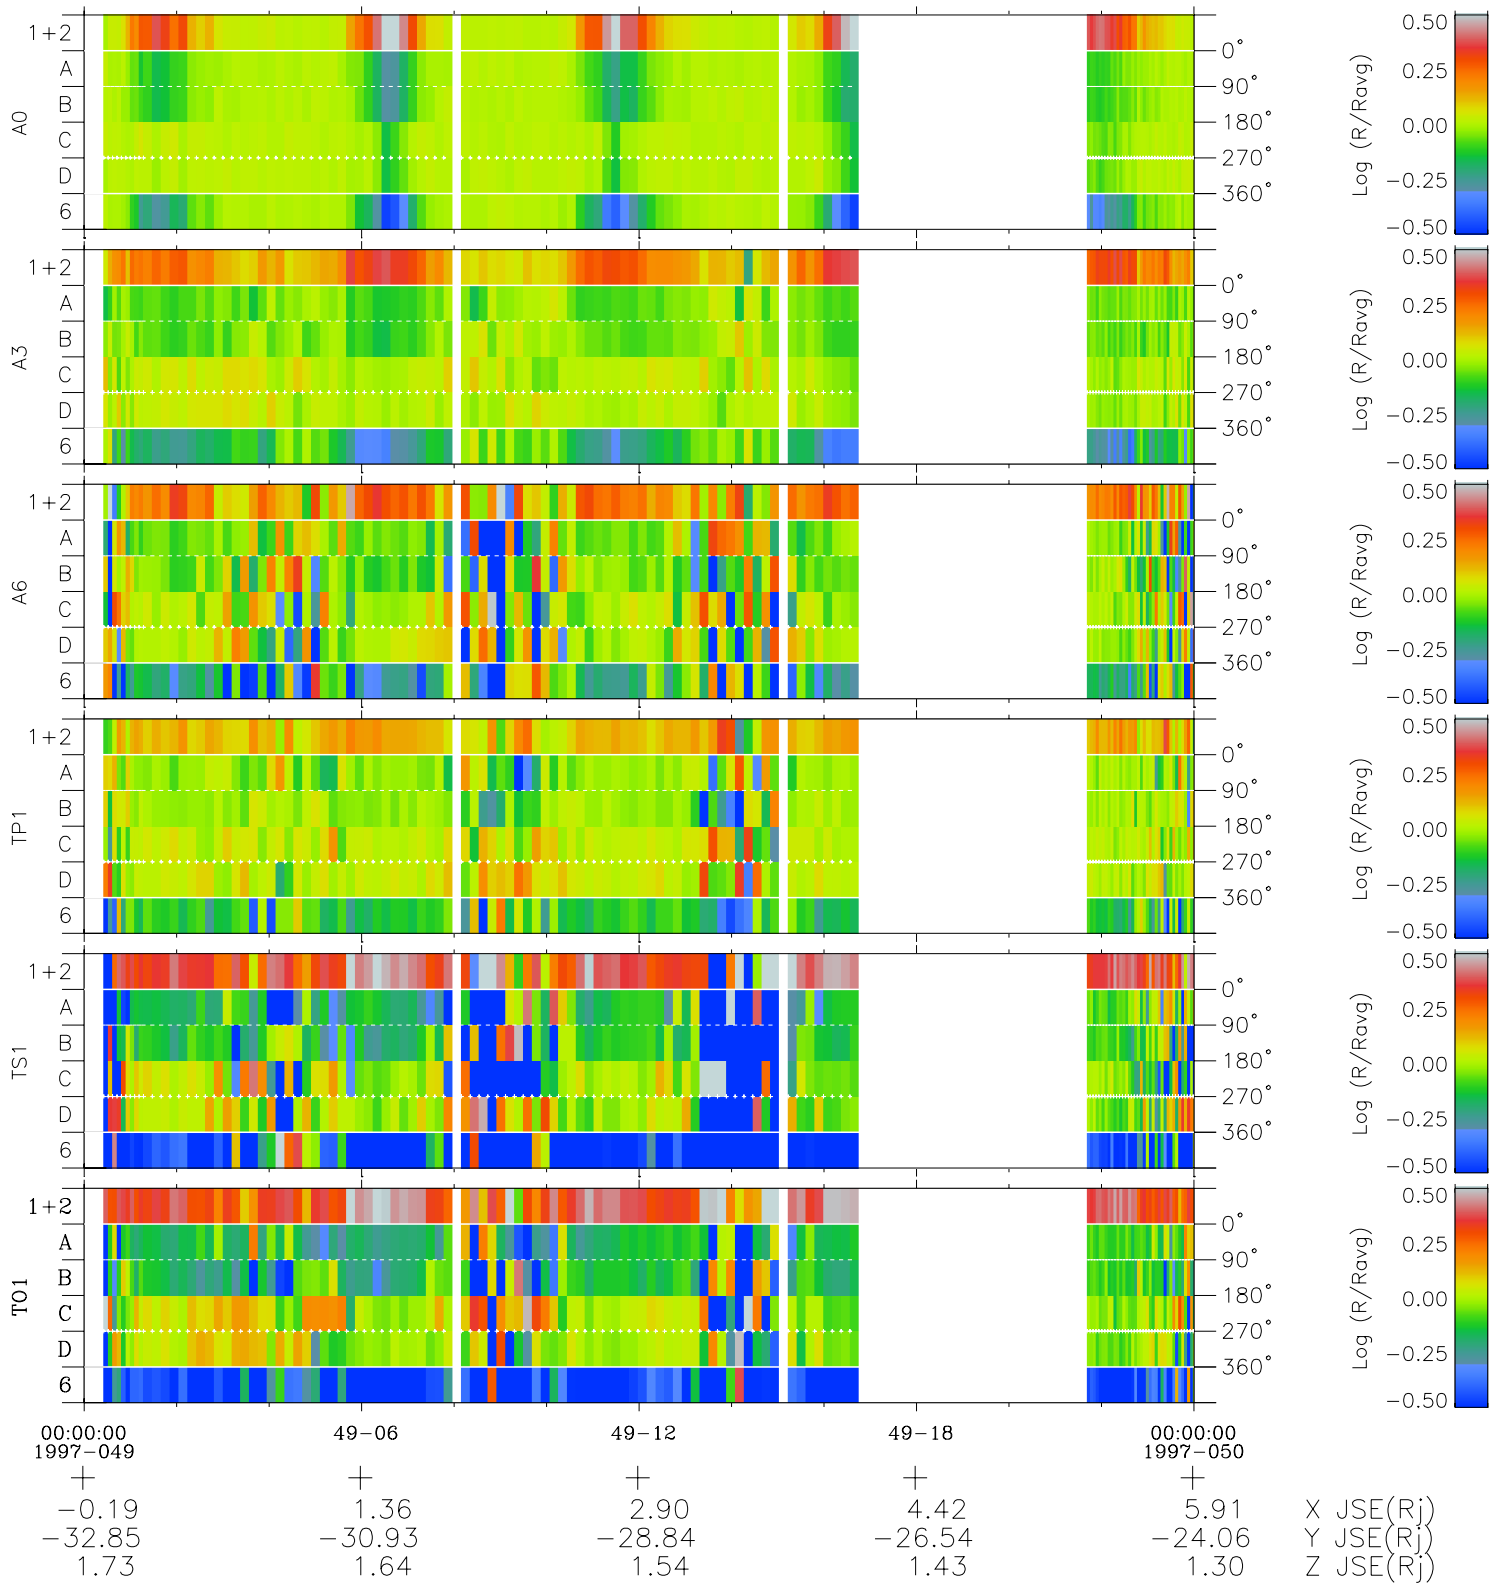

Galileo EPD Real Time Azimuth Anisotropies 97049

Software Version: RTAZIM_MEAN V 1.20
 Data Production: 06-03-00
 Plot Production: Fri Sep 14 22:55:30 2001
 Color File: wondr3
 Geofactor File: 1.1

◇ = Jupiter look direction
 □ = Corotation look direction