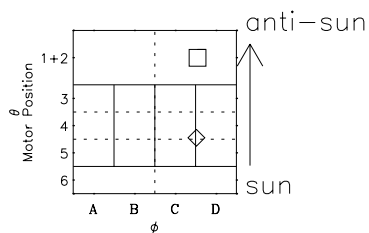

Galileo EPD Real-Time Omni 97048

Software Version: RTLINE_OMNI V 1.20
Data Production: 06-03-00
Plot Production: Fri Sep 14 22:48:01 2001

- ◇ = Jupiter look direction
- = Corotation look direction