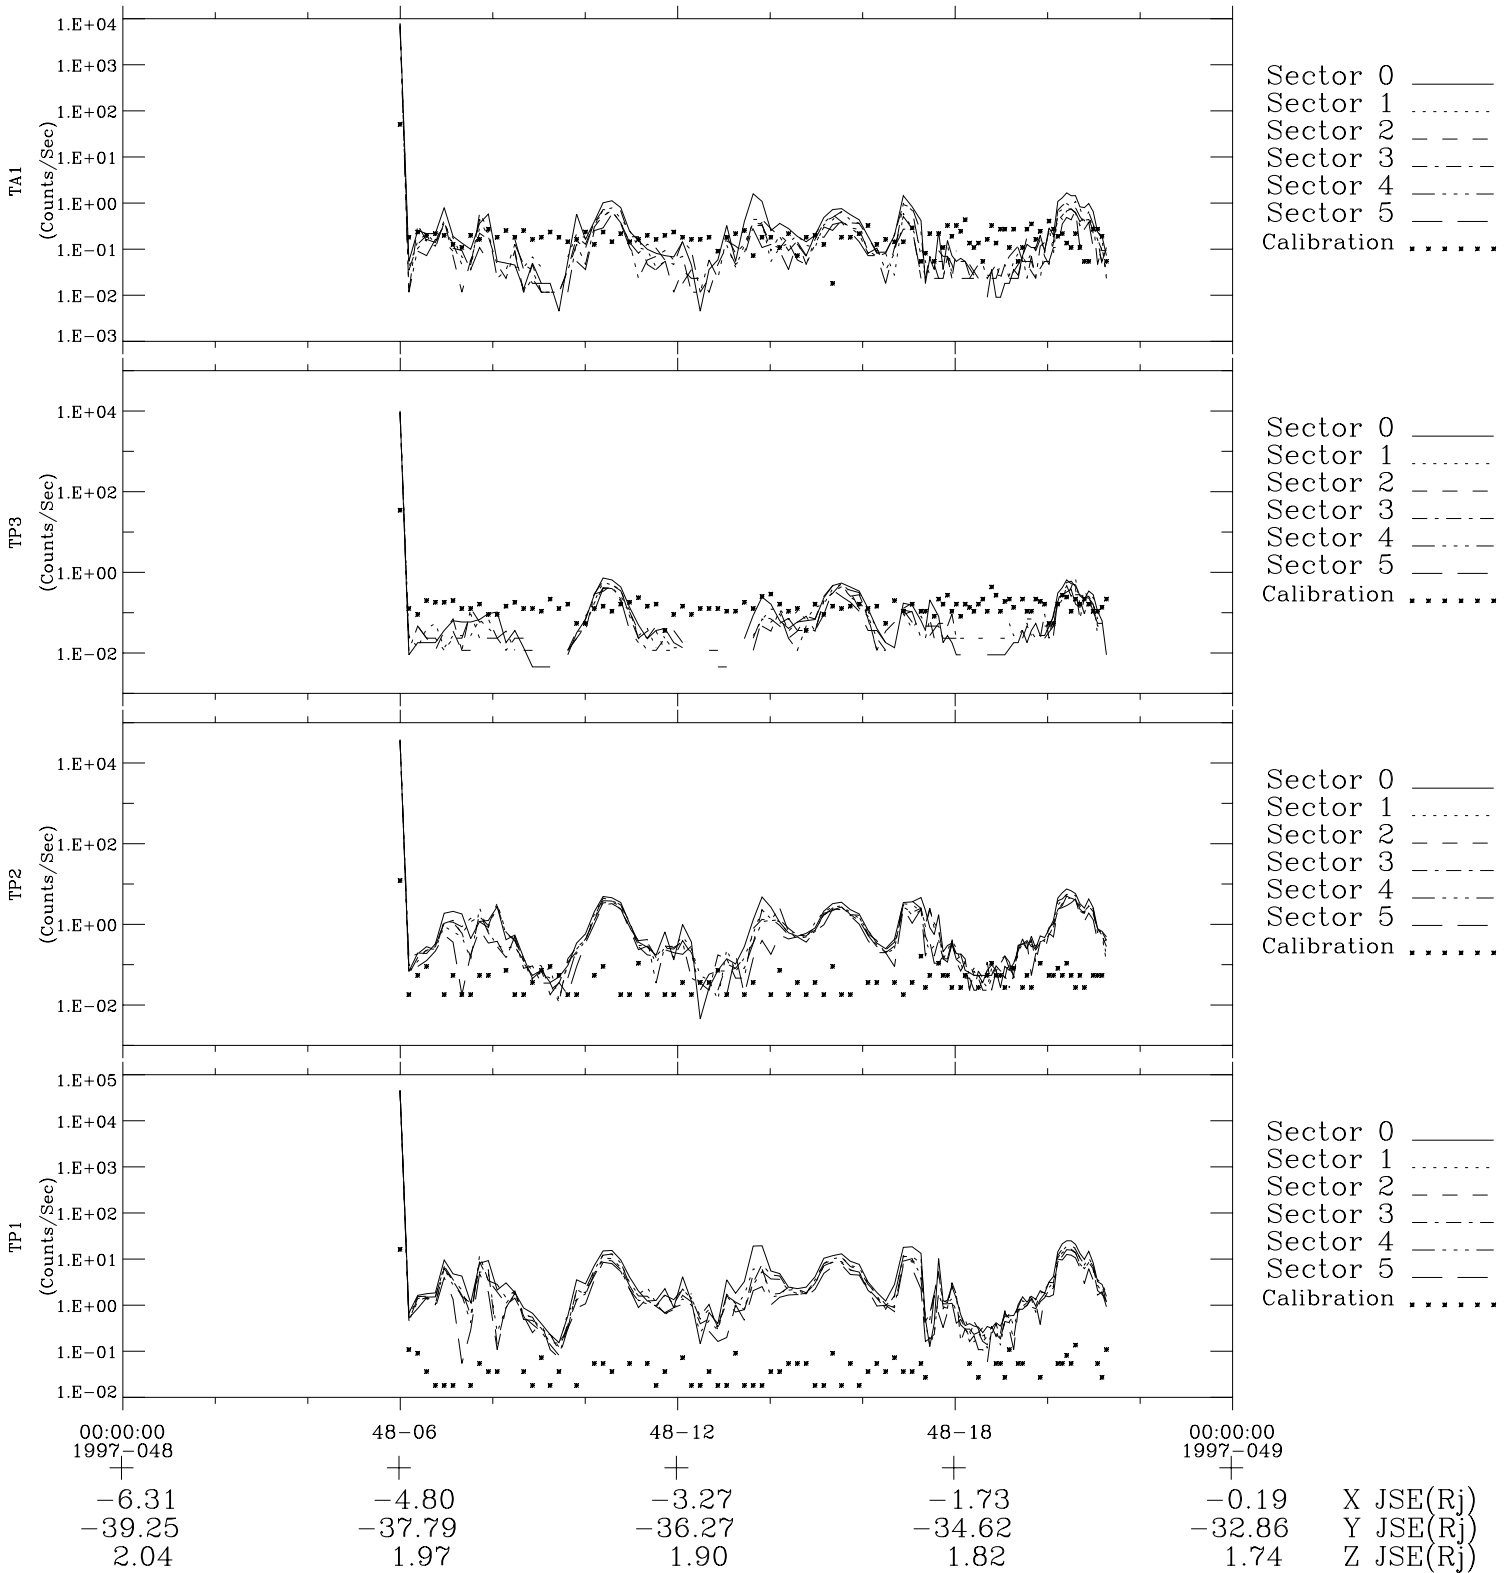

Galileo EPD Real-Time Six-Sector 97048

Software Version: RTLINE_R6 V 1.20
Data Production: 06-03-00
Plot Production: Fri Sep 14 22:48:06 2001

◇ = Jupiter look direction
□ = Corotation look direction