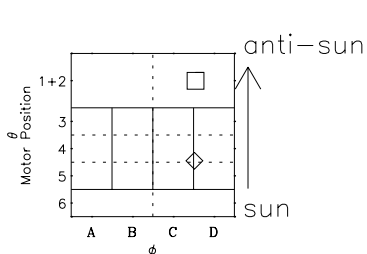

Galileo EPD Real-Time Six-Sector 97048

Software Version: RTLINE_R6 V 1.20
Data Production: 06-03-00
Plot Production: Fri Sep 14 22:48:06 2001

◇ = Jupiter look direction
□ = Corotation look direction