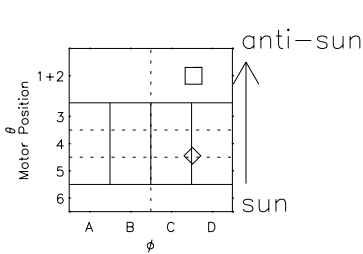

Galileo EPD Real Elevation Anisotropies 97048

Software Version: RTELEV_MEAN V 1.20
 Data Production: 06-03-00
 Plot Production: Fri Sep 14 22:47:01 2001
 Color File: wondr3
 Geofactor File: 1.1

- ◇ = Jupiter look direction
- = Corotation look direction