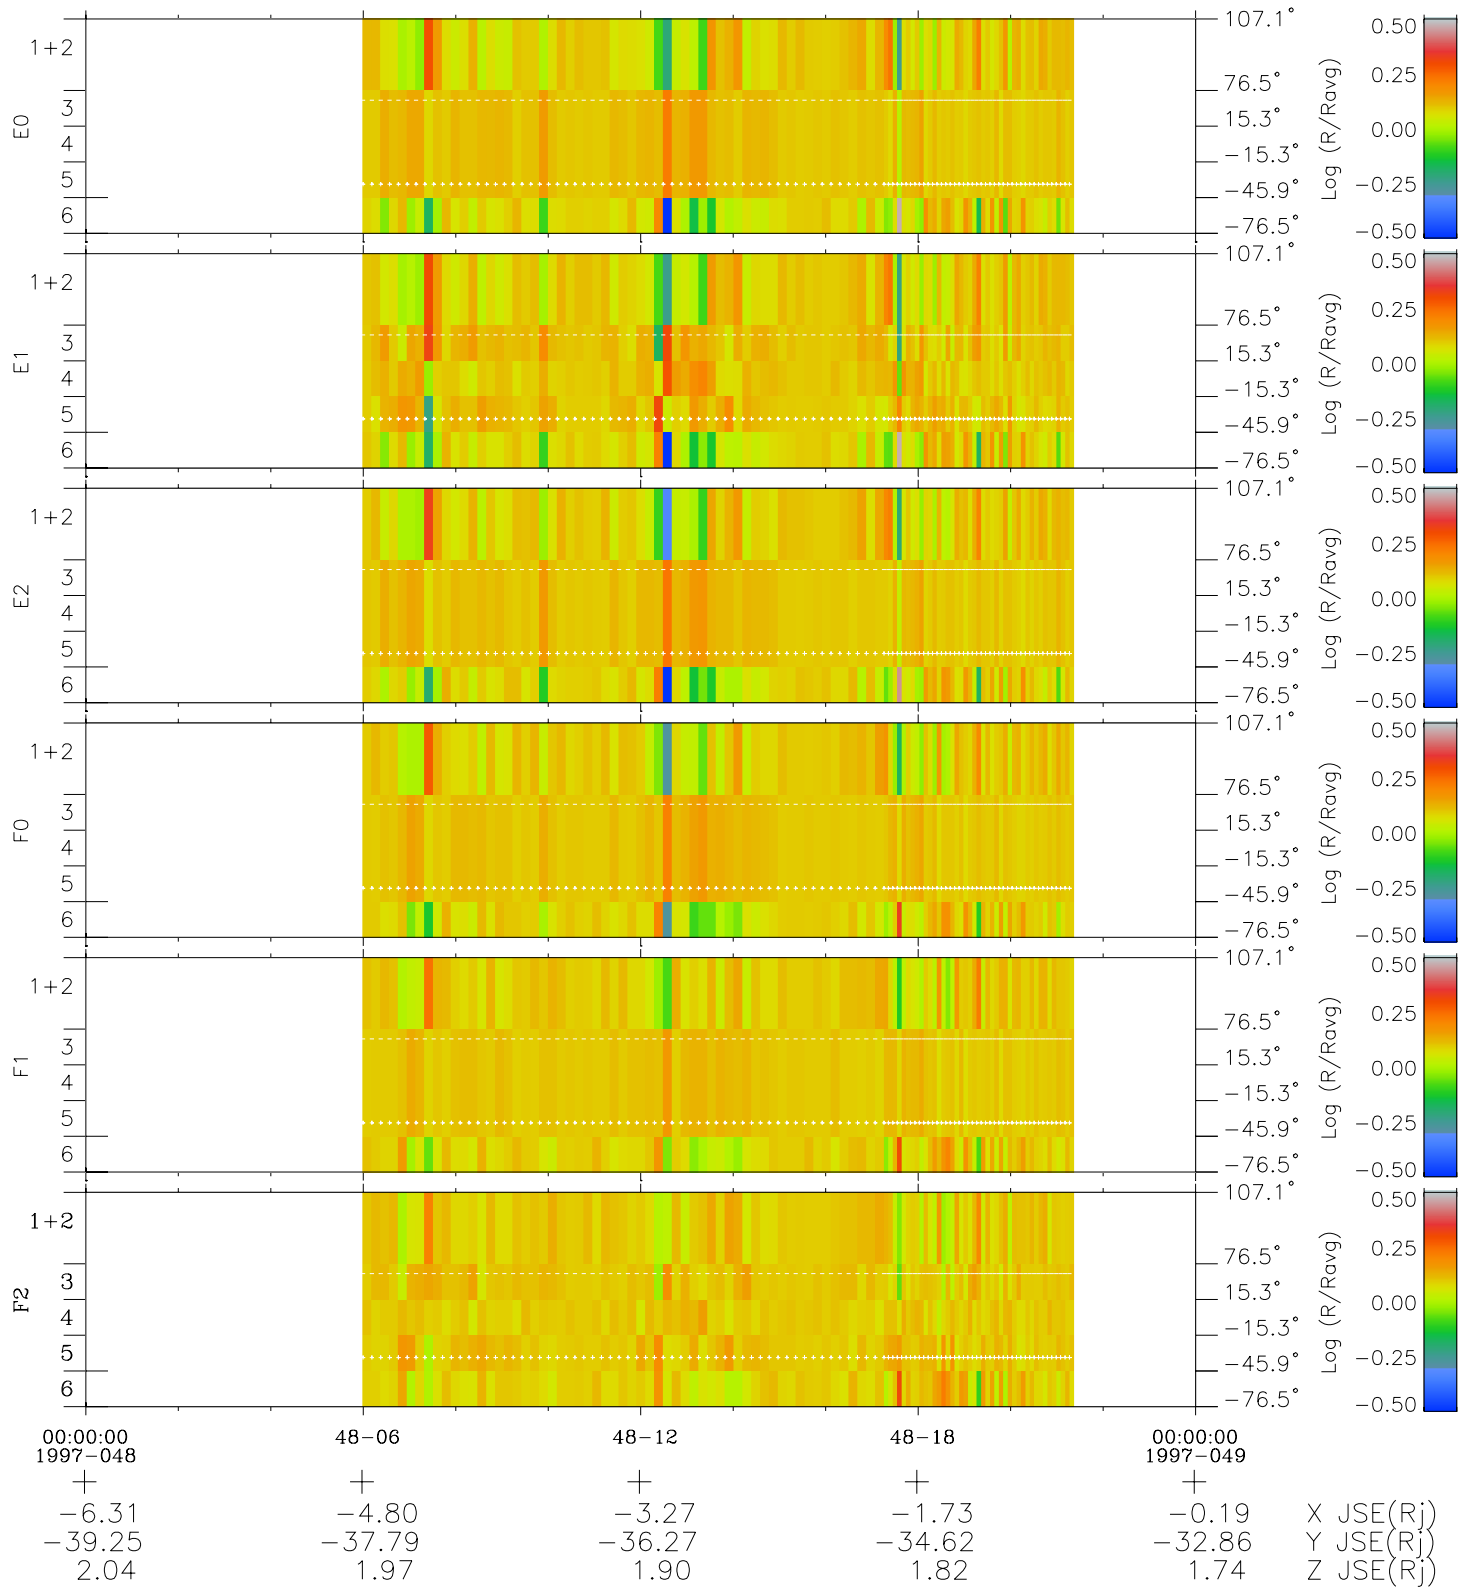

Galileo EPD Real Elevation Anisotropies 97048

Software Version: RTELEV_MEAN V 1.20
 Data Production: 06-03-00
 Plot Production: Fri Sep 14 22:47:01 2001
 Color File: wondr3
 Geofactor File: 1.1

- ◇ = Jupiter look direction
- = Corotation look direction