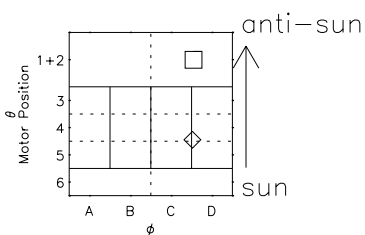

Galileo EPD Real Elevation Anisotropies 97048

Software Version: RTELEV_MEAN V 1.20
 Data Production: 06-03-00
 Plot Production: Fri Sep 14 22:46:56 2001
 Color File: wondr3
 Geofactor File: 1.1

- ◇ = Jupiter look direction
- = Corotation look direction