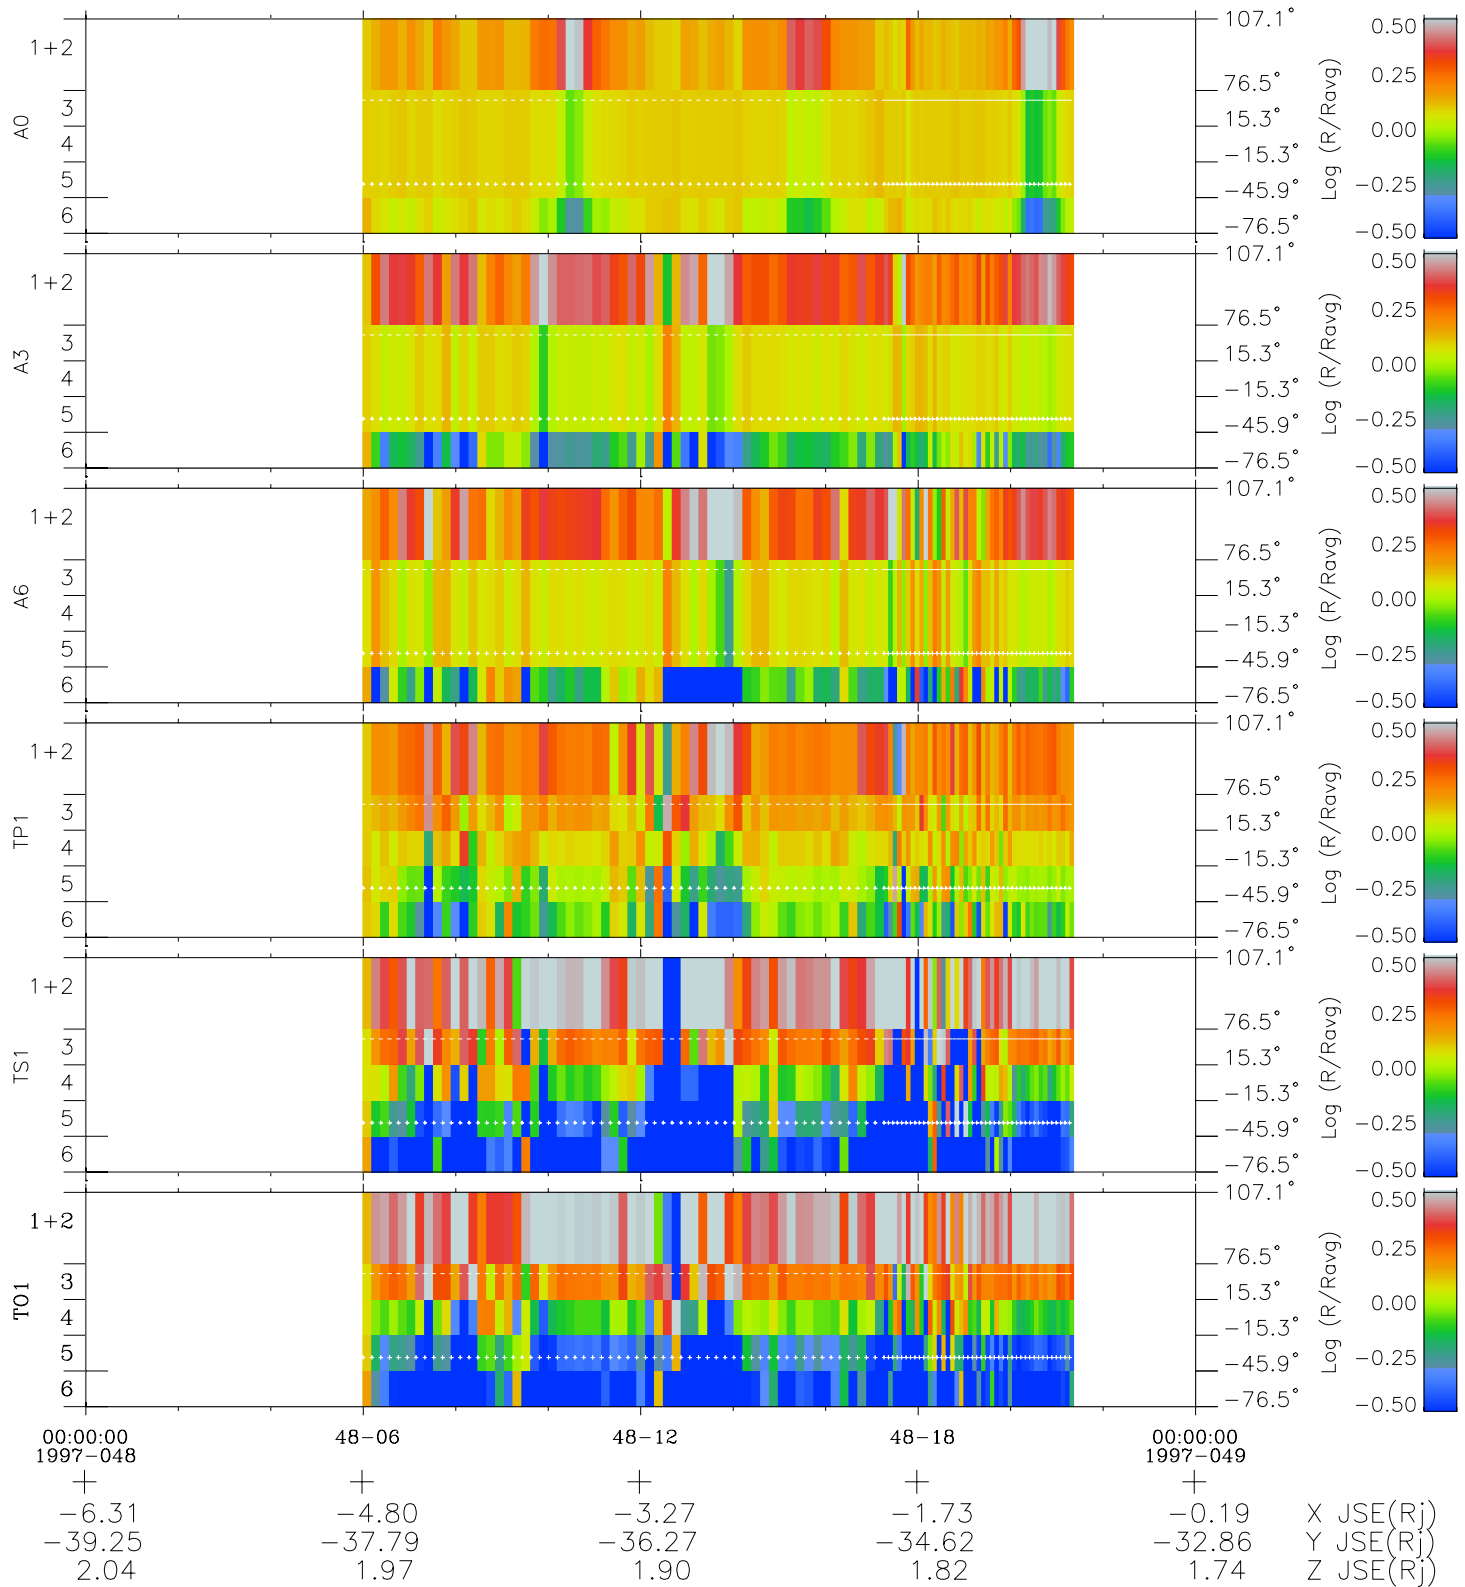

Galileo EPD Real Elevation Anisotropies 97048

Software Version: RTELEV_MEAN V 1.20
 Data Production: 06-03-00
 Plot Production: Fri Sep 14 22:46:56 2001
 Color File: wondr3
 Geofactor File: 1.1

- ◇ = Jupiter look direction
- = Corotation look direction