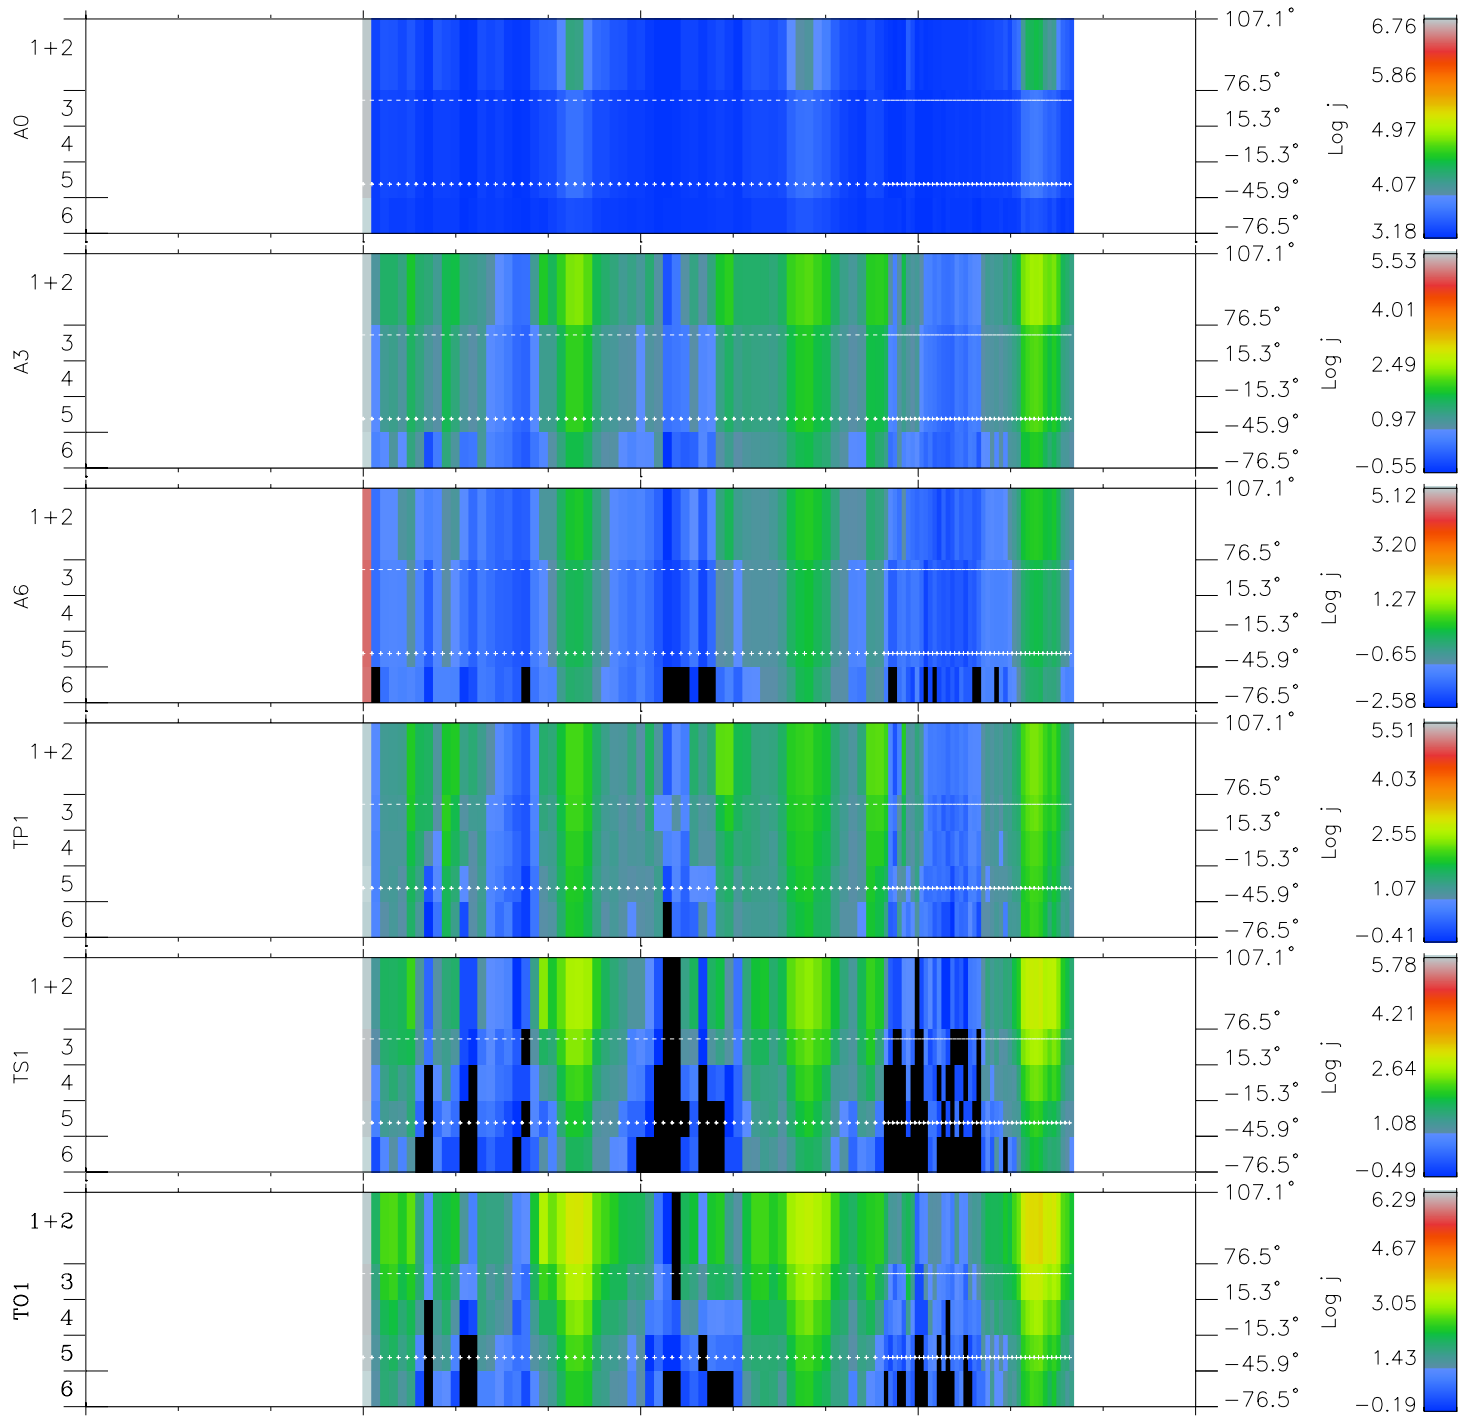

# Galileo EPD Real Elevation Anisotropies 97048

Software Version: RTELEV\_FLUX V 1.20  
 Data Production: 06-03-00  
 Plot Production: Fri Sep 14 22:47:07 2001  
 Color File: wondr3  
 Geofactor File: 1.1

00:00:00 1997-048	48-06	48-12	48-18	00:00:00 1997-049	X JSE(R <sub>j</sub> )	Y JSE(R <sub>j</sub> )	Z JSE(R <sub>j</sub> )
+	+	+	+	+			
-6.31	-4.80	-3.27	-1.73	-0.19			
-39.25	-37.79	-36.27	-34.62	-32.86			
2.04	1.97	1.90	1.82	1.74			

- ◇ = Jupiter look direction
- = Corotation look direction