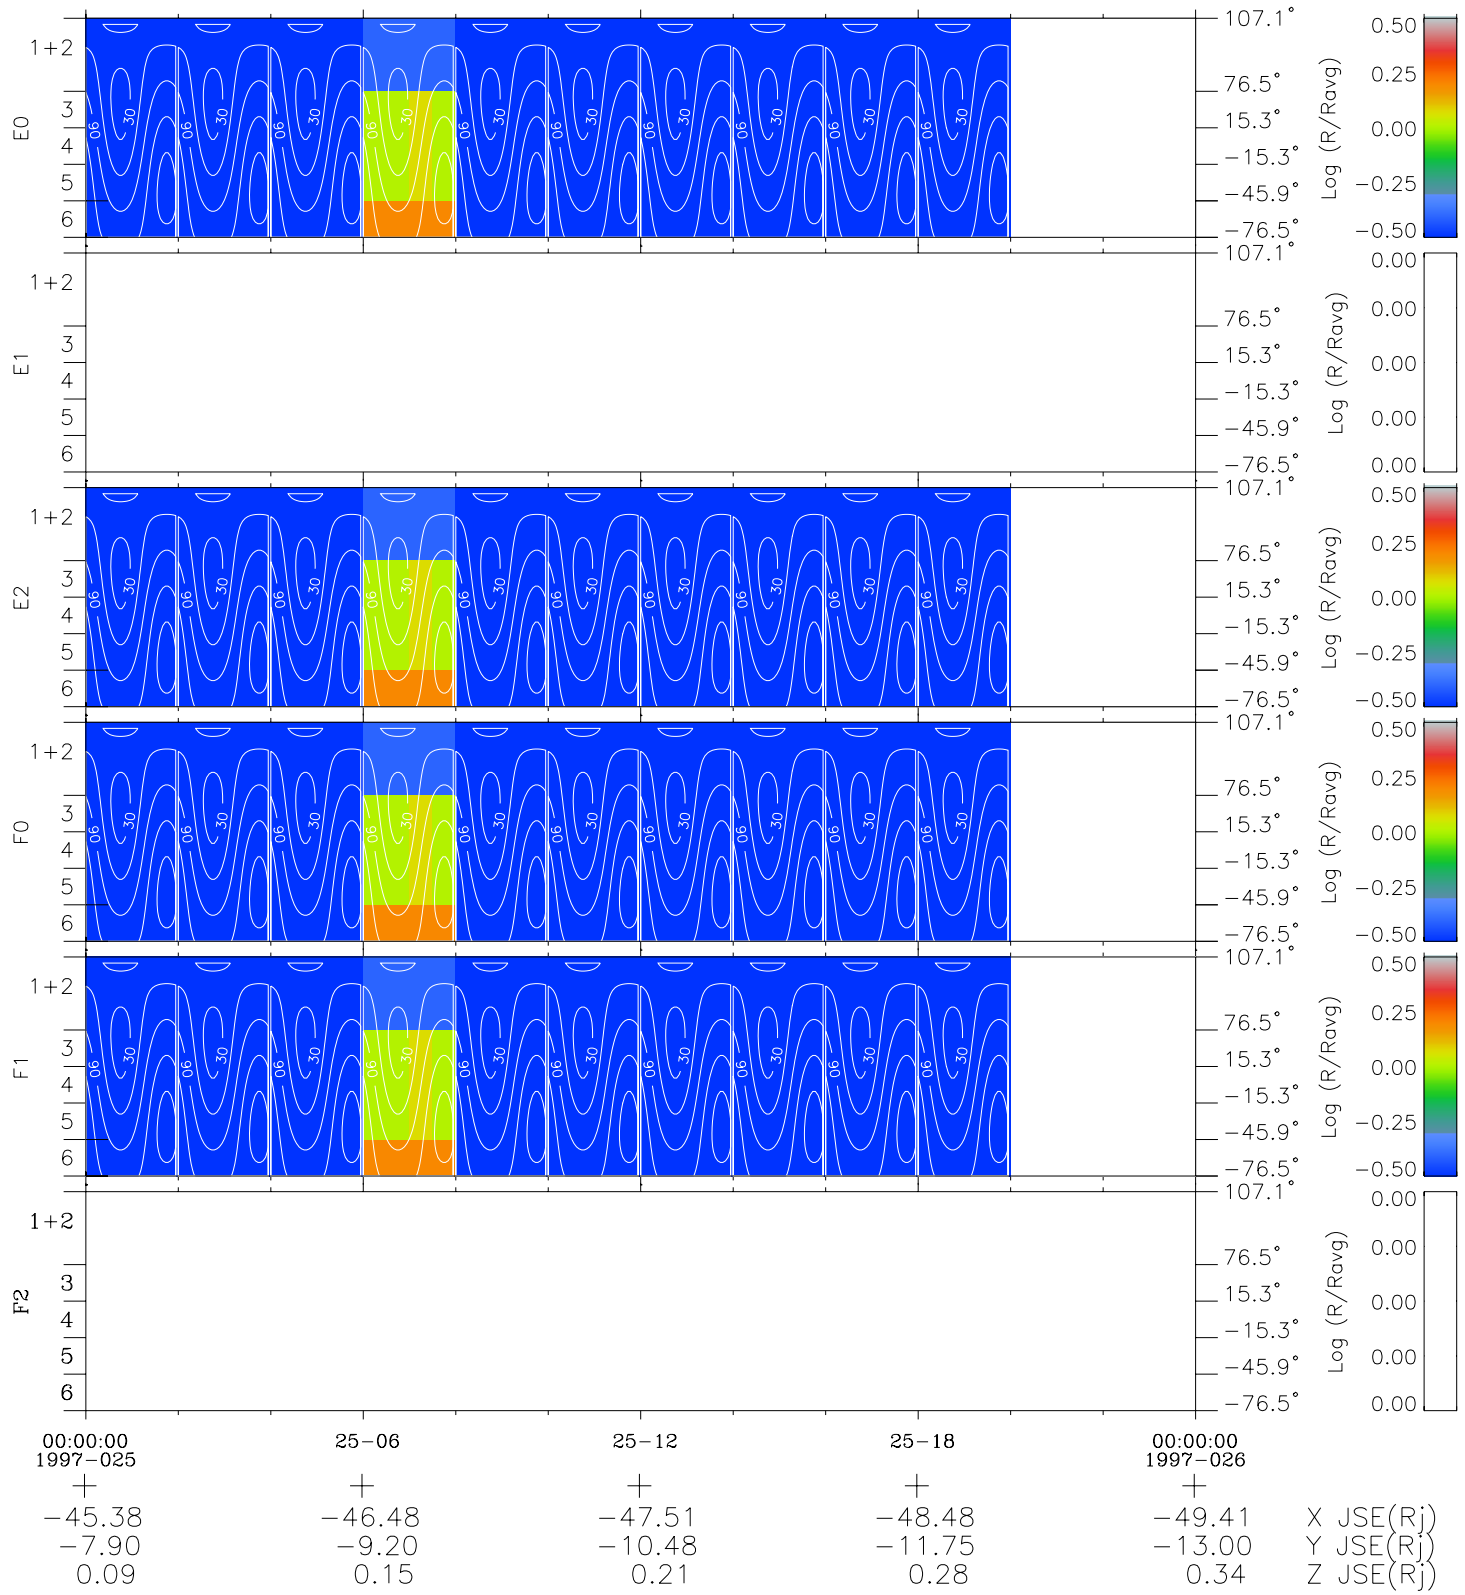

Galileo EPD Real Time All-Sky Anisotropies 97025

Software Version: RTSKY_MEAN V 1.20
 Data Production: 06-03-00
 Plot Production: Fri Sep 14 22:40:40 2001
 Color File: wondr3
 Geofactor File: 1.1

- ◇ = Jupiter look direction
- = Corotation look direction