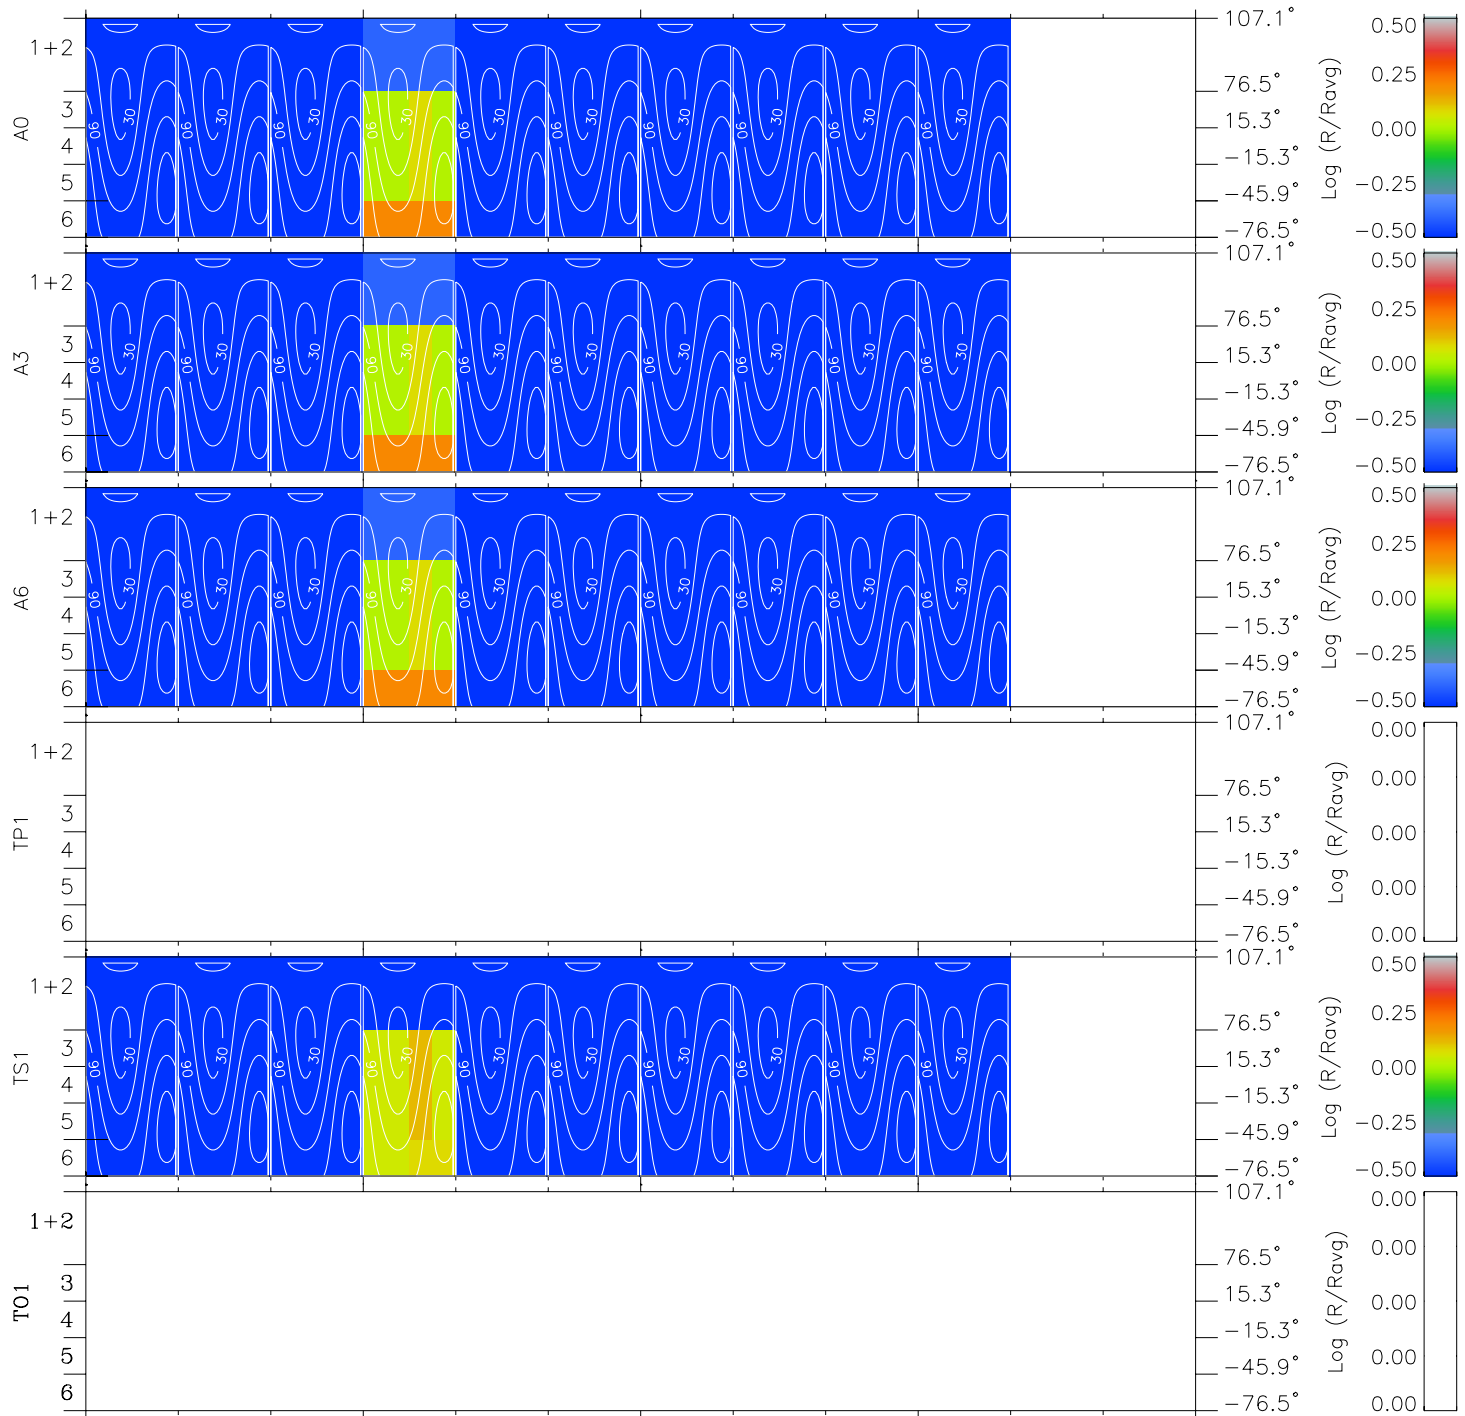

Galileo EPD Real Time All-Sky Anisotropies 97025

Software Version: RTSKY_MEAN V 1.20
 Data Production: 06-03-00
 Plot Production: Fri Sep 14 22:40:36 2001
 Color File: wondr3
 Geofactor File: 1.1

00:00:00 1997-02-25	25-06	25-12	25-18	00:00:00 1997-02-26	
+	+	+	+	+	X JSE(R _j)
-45.38	-46.48	-47.51	-48.48	-49.41	Y JSE(R _j)
-7.90	-9.20	-10.48	-11.75	-13.00	Z JSE(R _j)
0.09	0.15	0.21	0.28	0.34	

- ◇ = Jupiter look direction
- = Corotation look direction