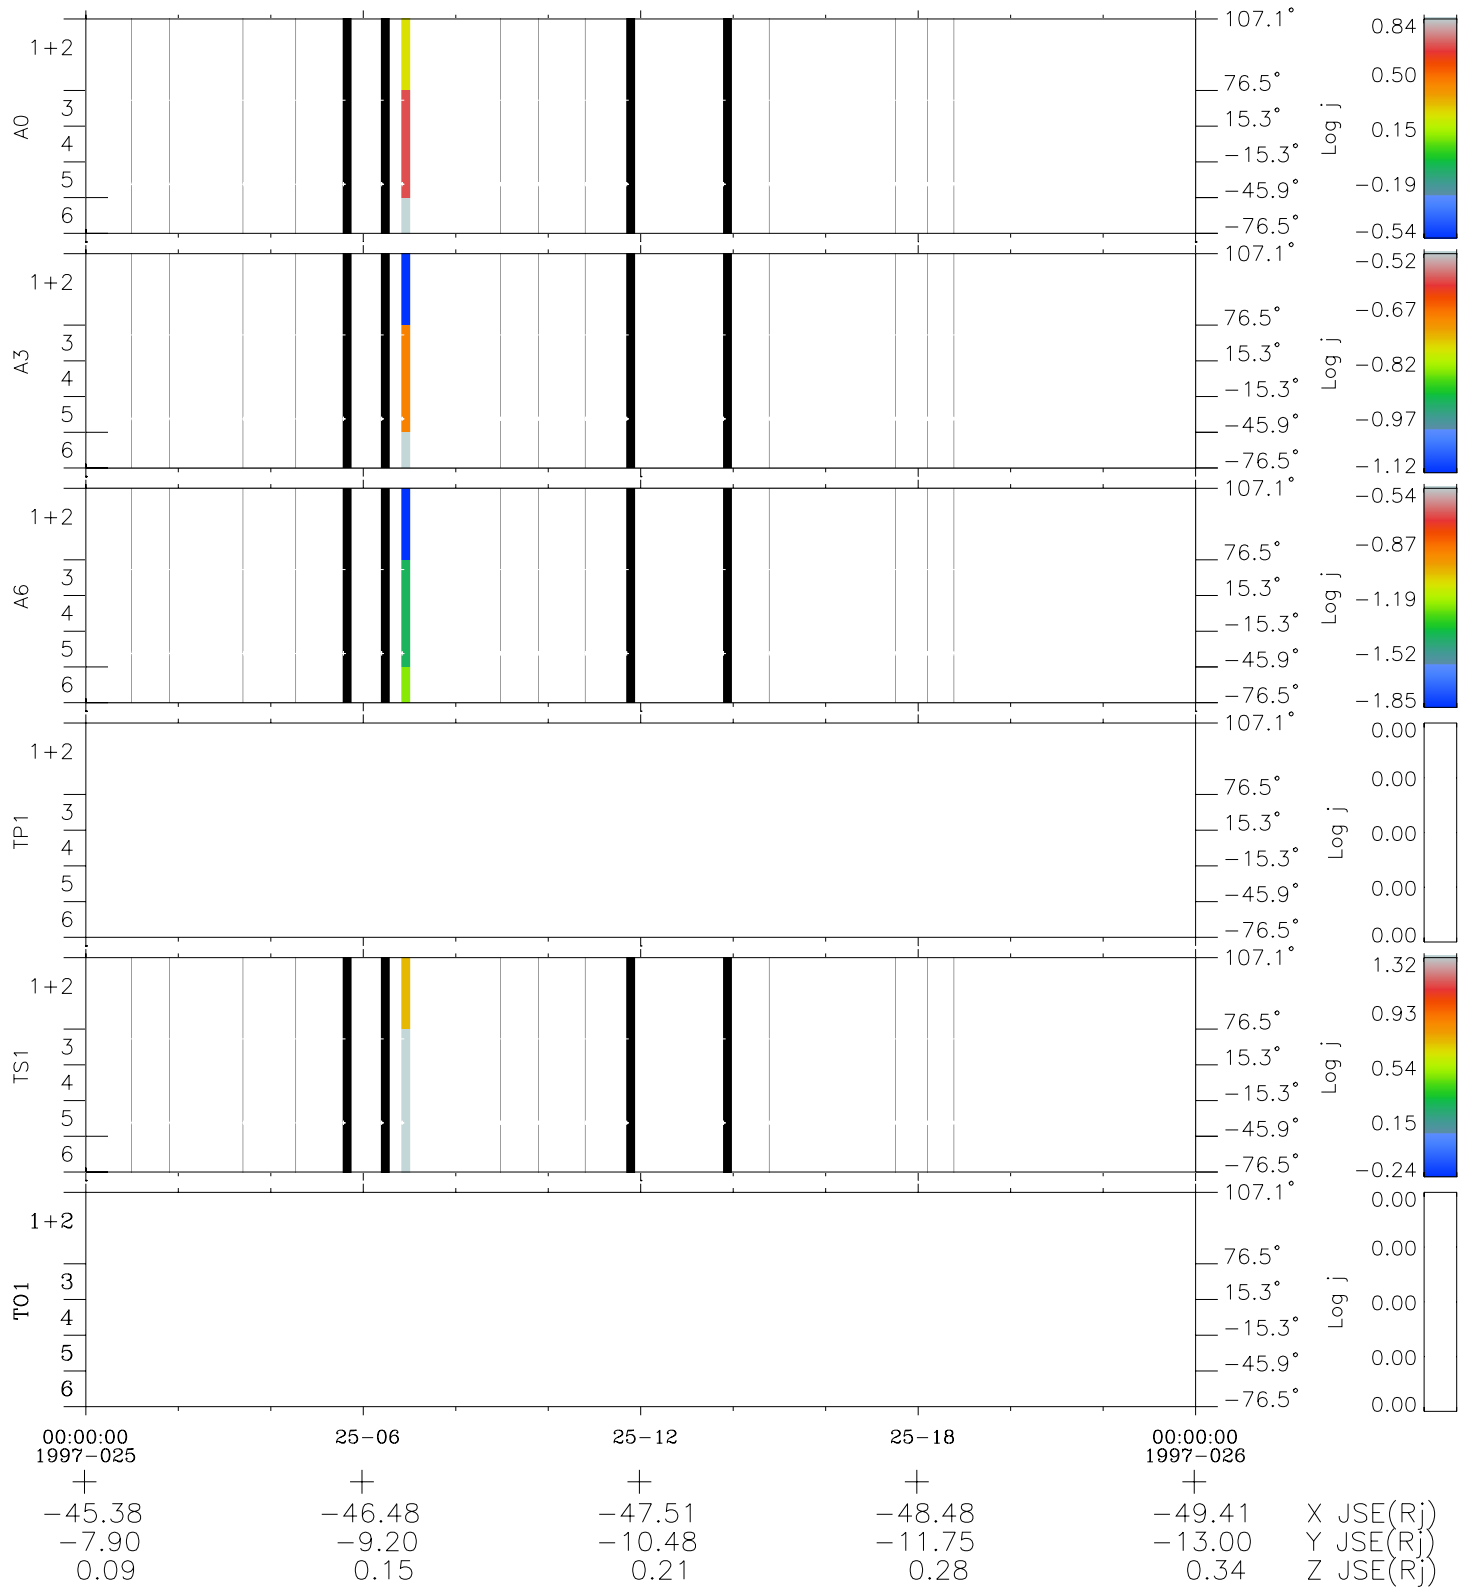

# Galileo EPD Real Elevation Anisotropies 97025

Software Version: RTELEV\_FLUX V 1.20  
Data Production: 06-03-00  
Plot Production: Fri Sep 14 22:41:03 2001  
Color File: wondr3  
Geofactor File: 1.1

- ◇ = Jupiter look direction
- = Corotation look direction