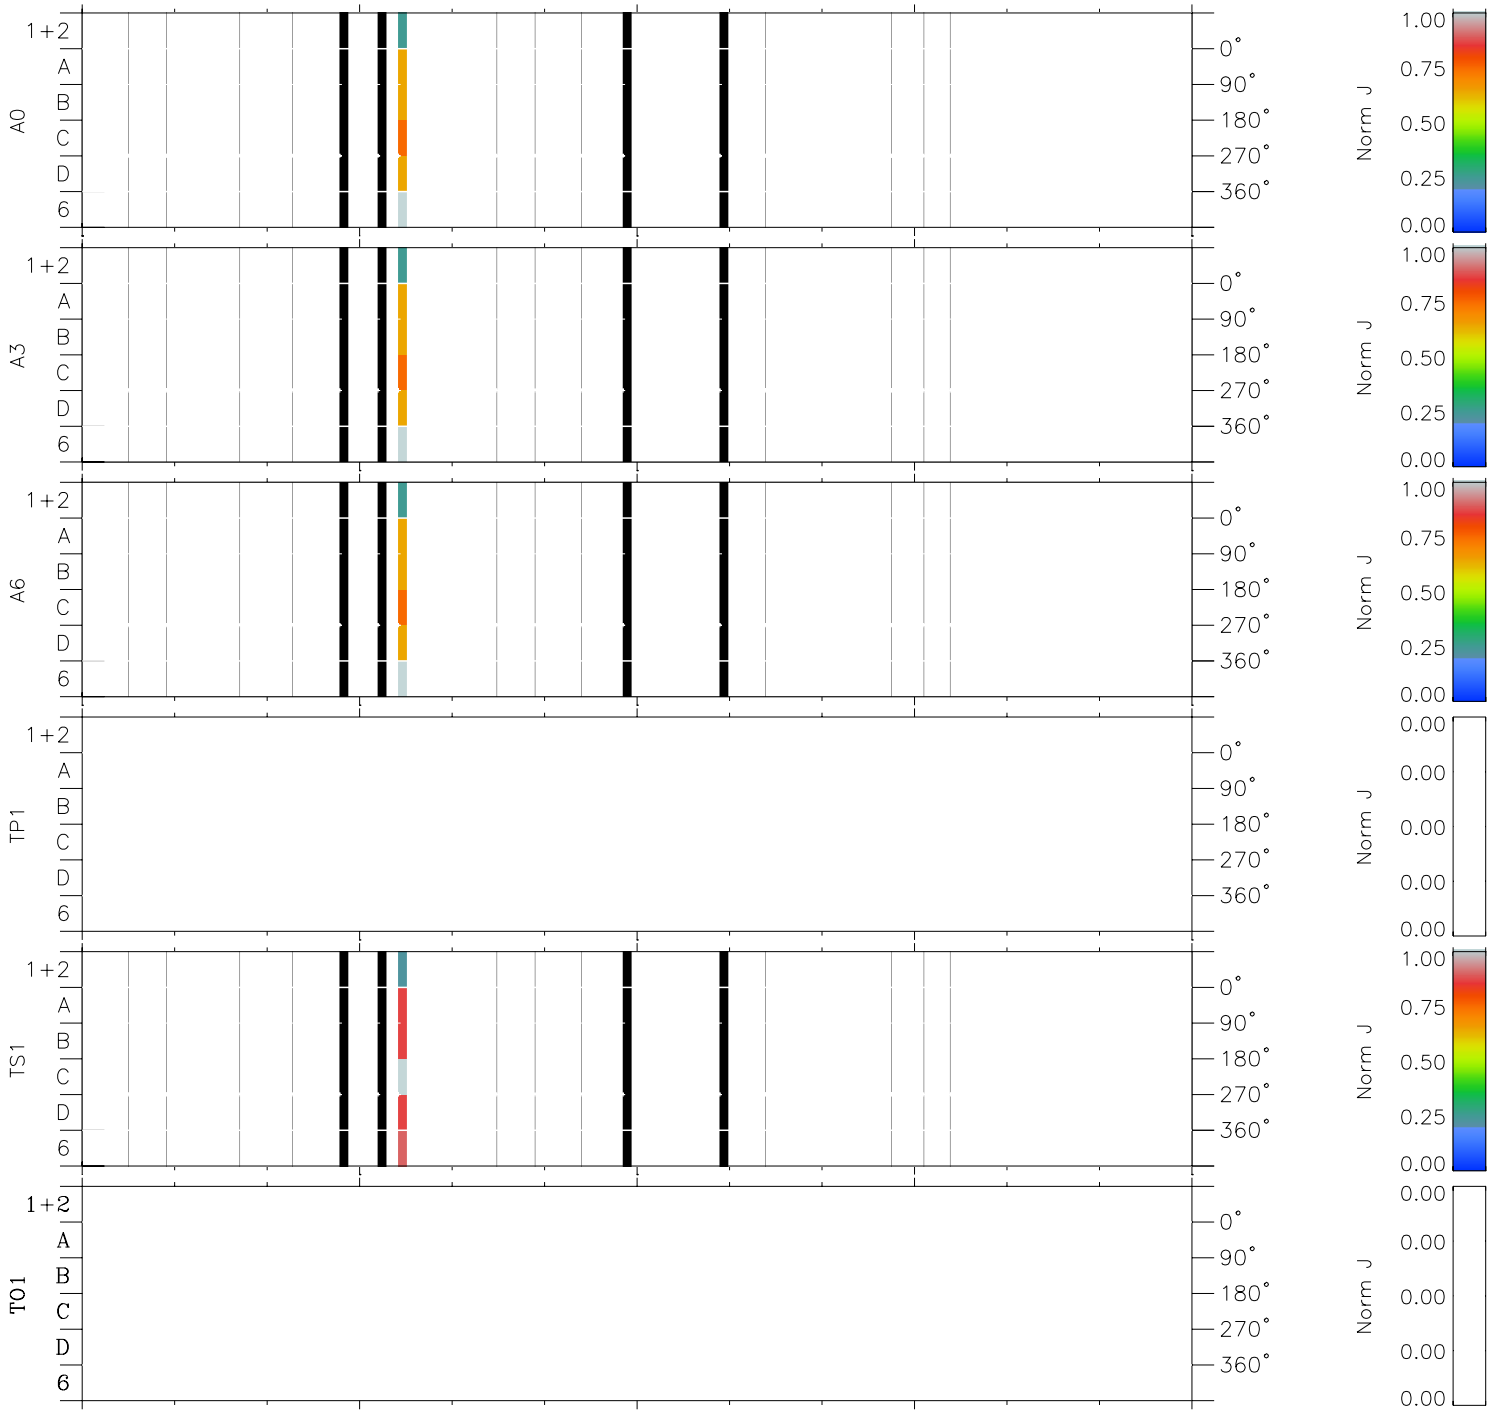

Galileo EPD Real Time Azimuth Anisotropies 97025

Software Version: RTAZIM_NORM V 1.20
Data Production: 06-03-00
Plot Production: Fri Sep 14 22:41:24 2001
Color File: wondr3
Geofactor File: 1.1

00:00:00 1997-025	25-06	25-12	25-18	00:00:00 1997-026	
+	+	+	+	+	
-45.38	-46.48	-47.51	-48.48	-49.41	X JSE(R _j)
-7.90	-9.20	-10.48	-11.75	-13.00	Y JSE(R _j)
0.09	0.15	0.21	0.28	0.34	Z JSE(R _j)

- ◇ = Jupiter look direction
- = Corotation look direction