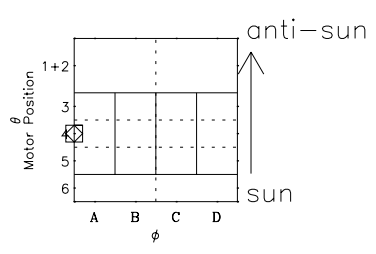

# Galileo EPD Real Time Omni Spectrum 97024

Software Version: RTSPEC\_OMNI V 1.20  
 Data Production: 06-03-00  
 Plot Production: Fri Sep 14 22:35:55 2001  
 Color File: wondr3  
 Geofactor File: 1.1

◇ = Jupiter look direction  
 □ = Corotation look direction