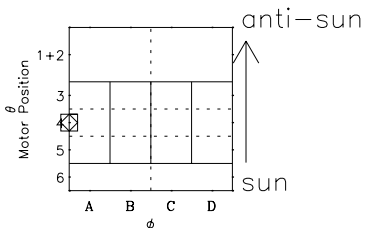

Galileo EPD Real-Time Six-Sector 97024

Software Version: RTLINE_R6 V 1.20
Data Production: 06-03-00
Plot Production: Fri Sep 14 22:36:47 2001

◇ = Jupiter look direction
□ = Corotation look direction