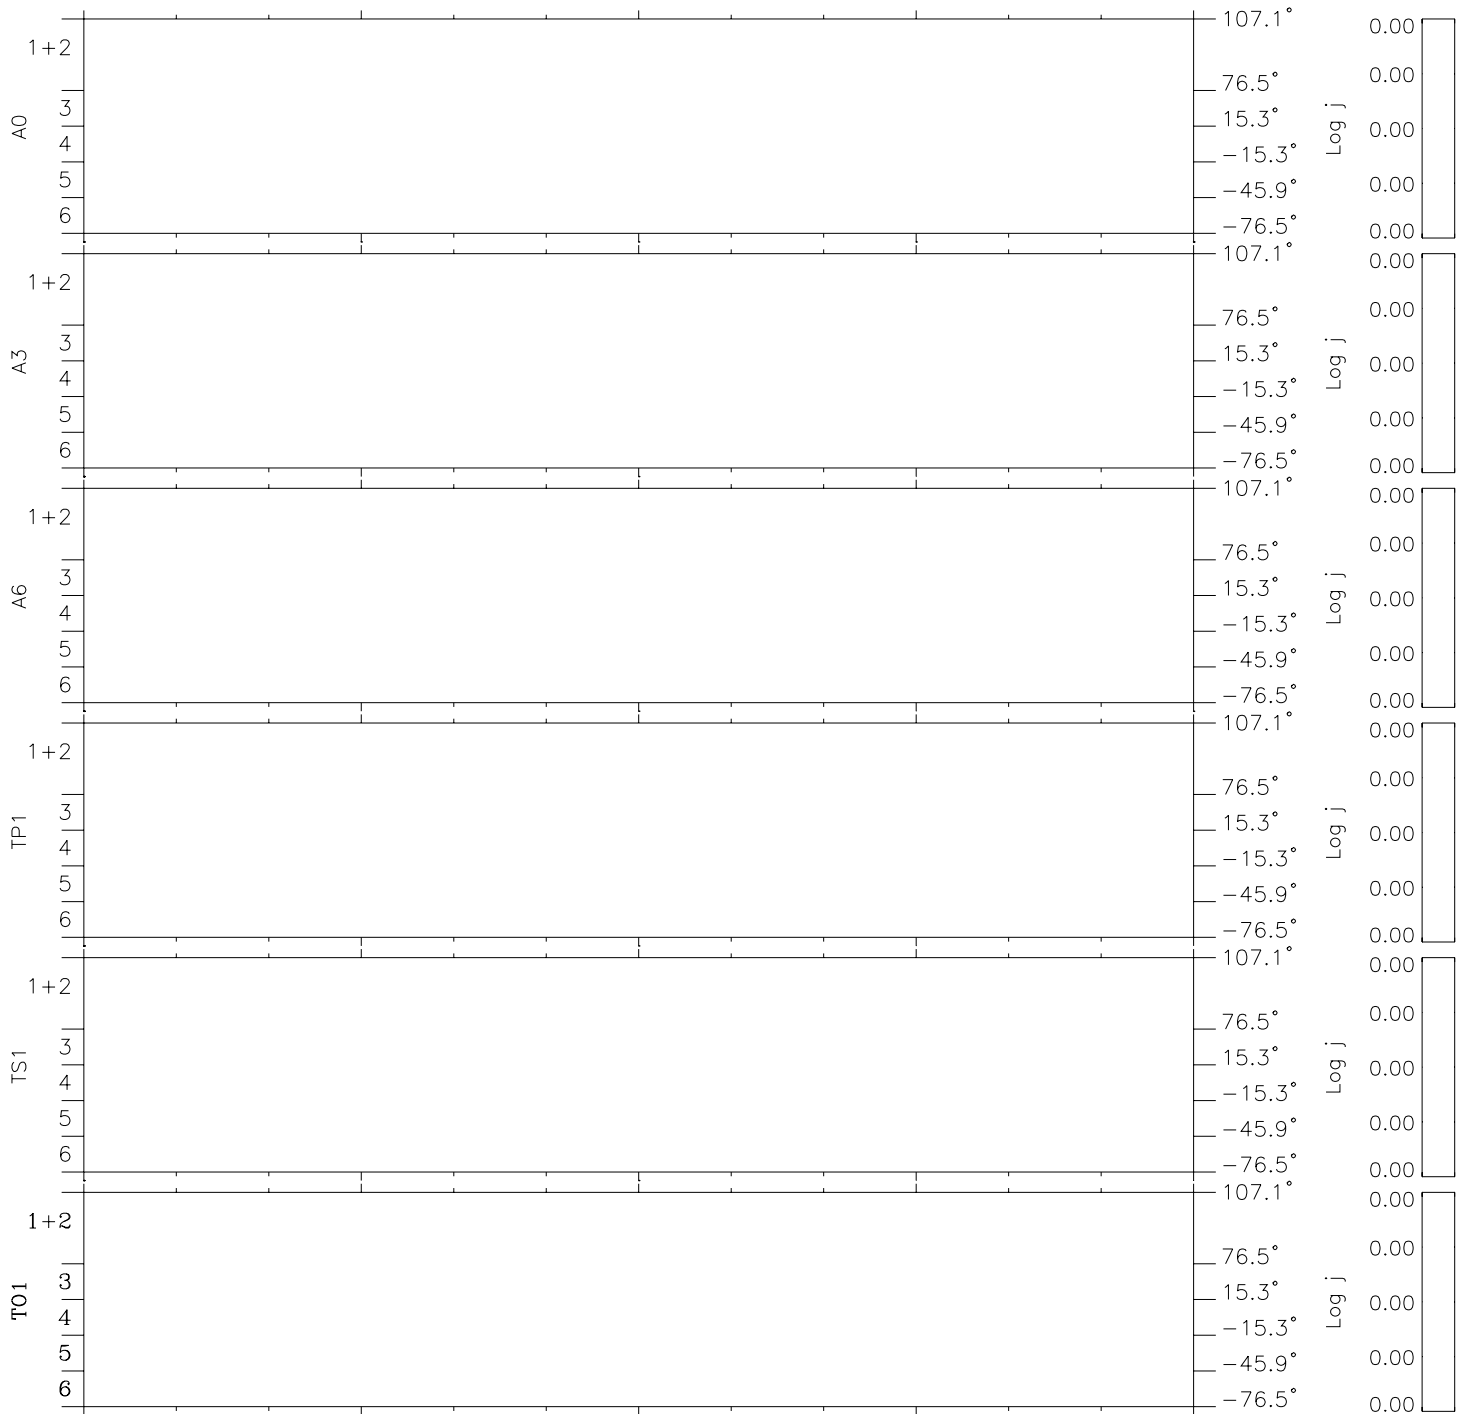

Galileo EPD Real Elevation Anisotropies 97024

Software Version: RTELEV_FLUX V 1.20
Data Production: 06-03-00
Plot Production: Fri Sep 14 22:36:19 2001
Color File: wondr3
Geofactor File: 1.1

00:00:00 1997-024	24-06	24-12	24-18	00:00:00 1997-025	
+	+	+	+	+	
-40.18	-41.61	-42.95	-44.20	-45.38	X JSE(R _j)
-2.59	-3.93	-5.27	-6.59	-7.90	Y JSE(R _j)
-0.15	-0.09	-0.03	0.03	0.09	Z JSE(R _j)

- ◇ = Jupiter look direction
- = Corotation look direction