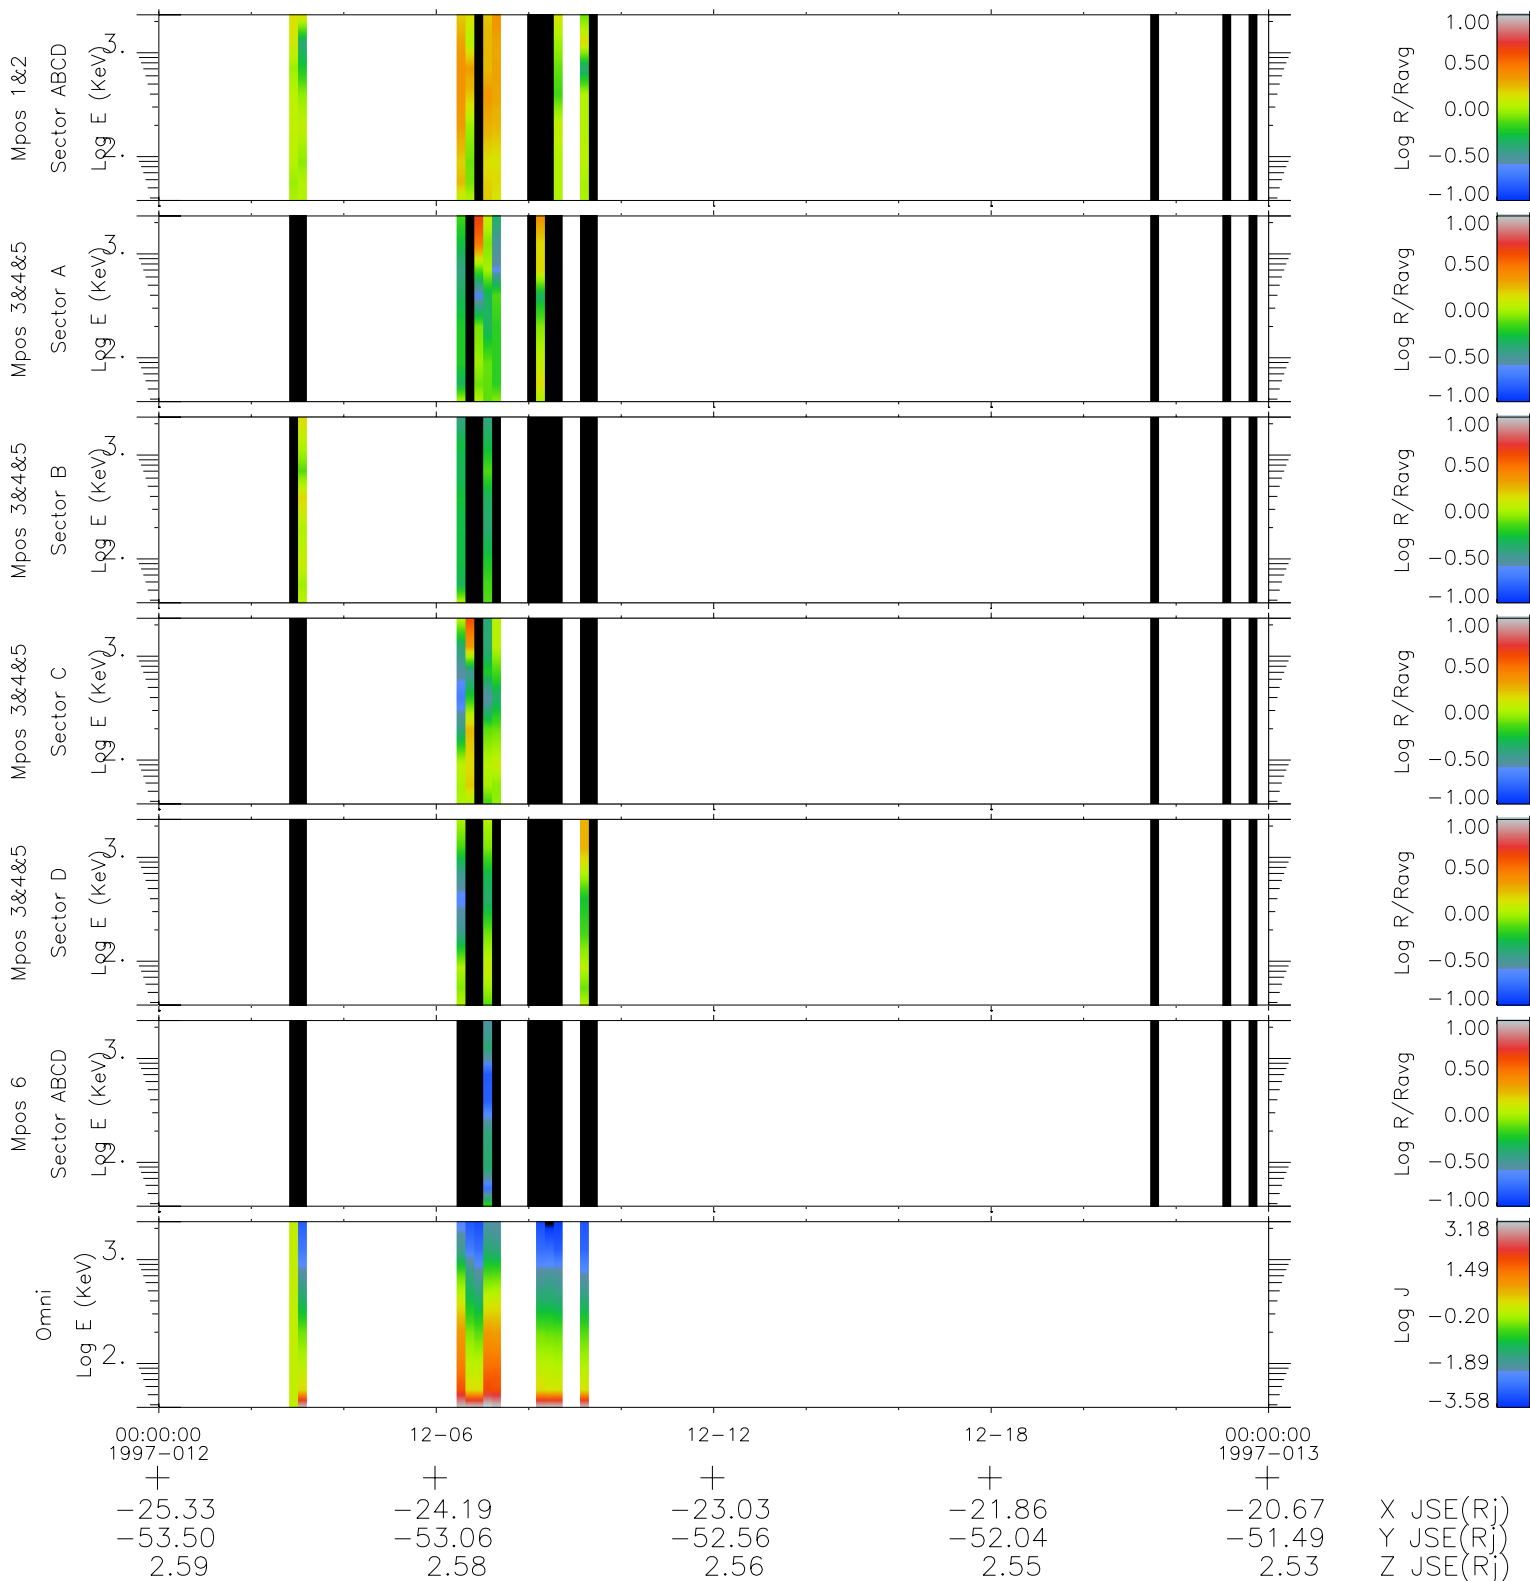

Galileo EPD Real Time R6 Ions Spectra 97012

Software Version: RTSPEC_R6 V 1.20
 Data Production: 06-03-00
 Plot Production: Fri Sep 14 22:24:56 2001
 Color File: wondr3
 Geofactor File: 1.1

- ◇ = Jupiter look direction
- = Corotation look direction