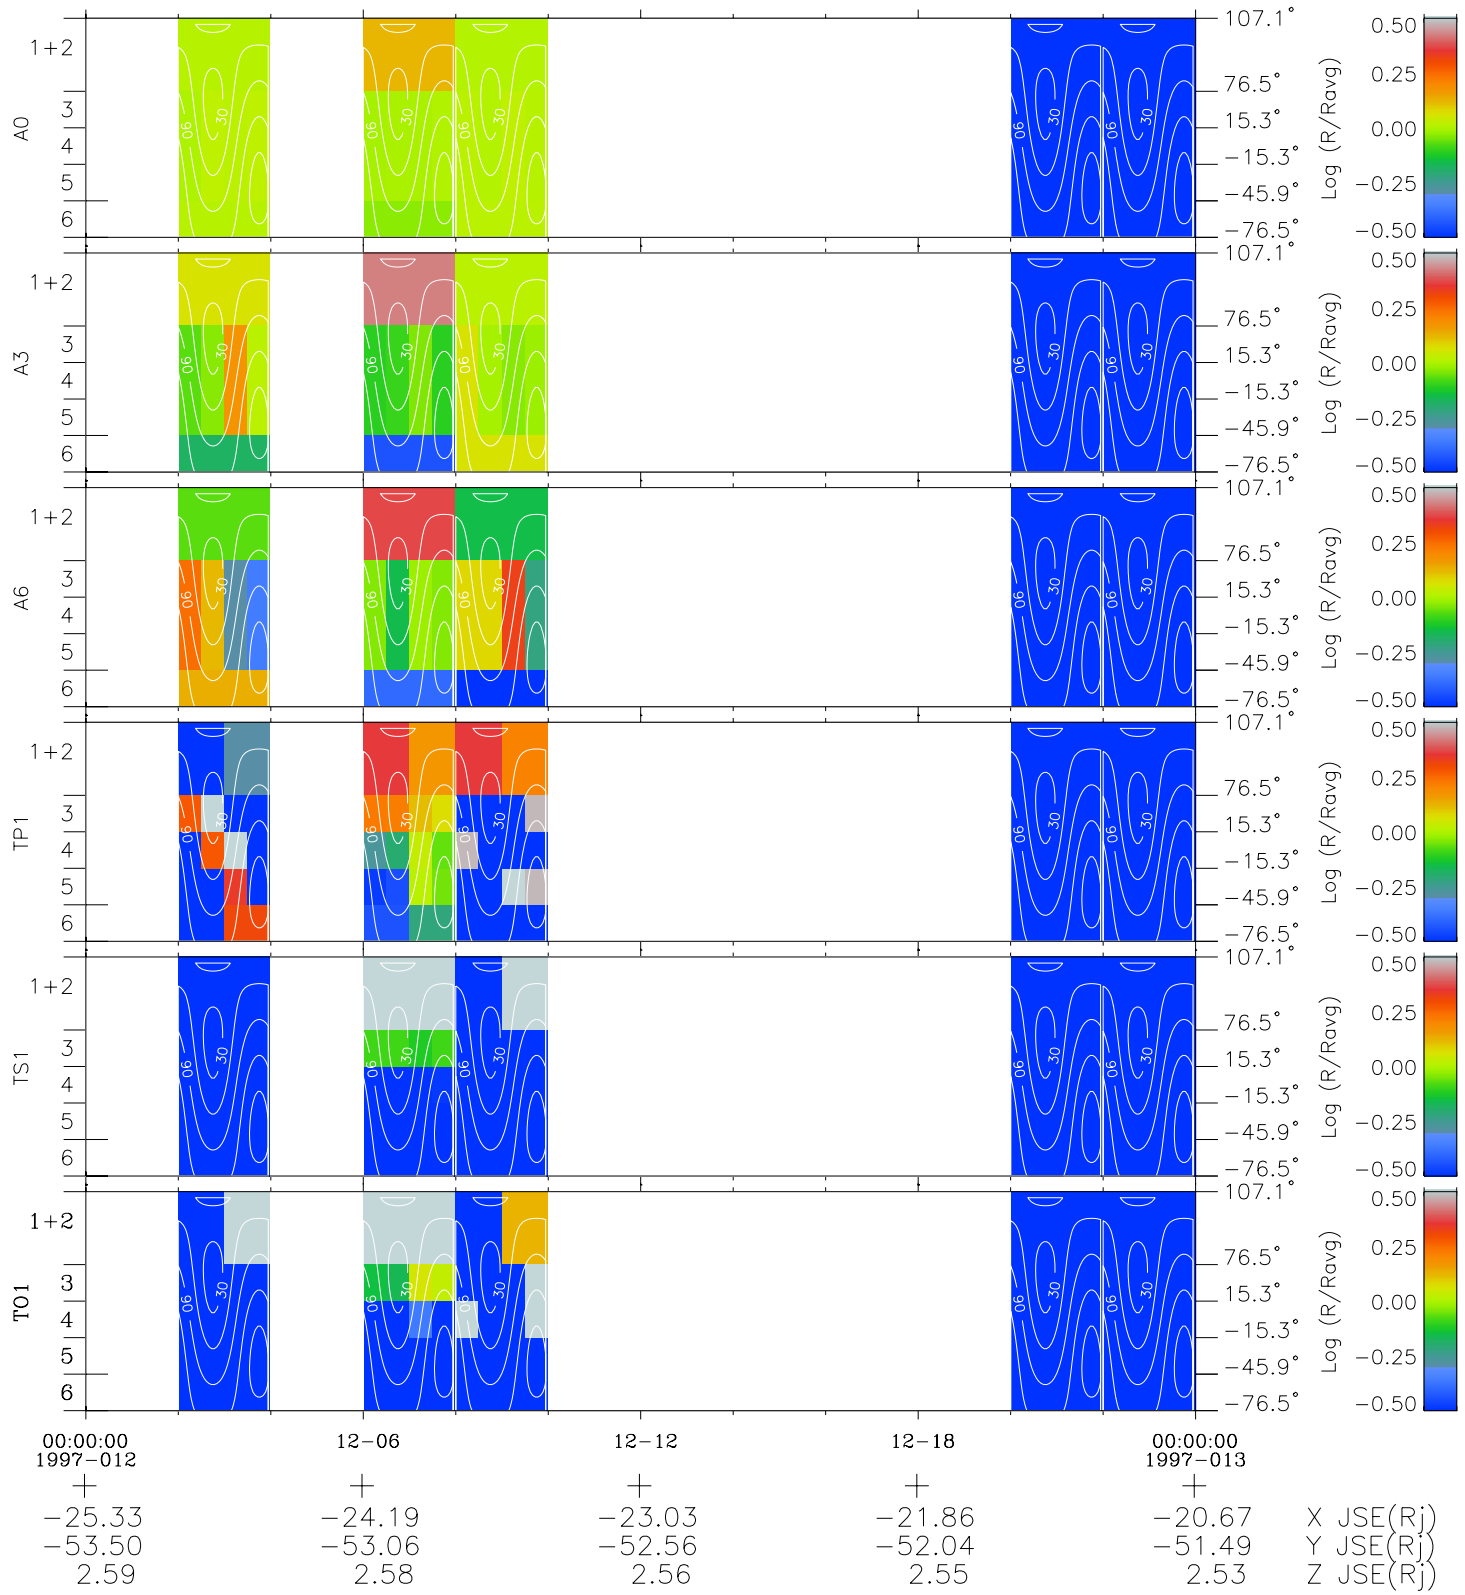

Galileo EPD Real Time All-Sky Anisotropies 97012

Software Version: RTSKY_MEAN V 1.20
Data Production: 06-03-00
Plot Production: Fri Sep 14 22:25:07 2001
Color File: wondr3
Geofactor File: 1.1

- ◇ = Jupiter look direction
- = Corotation look direction