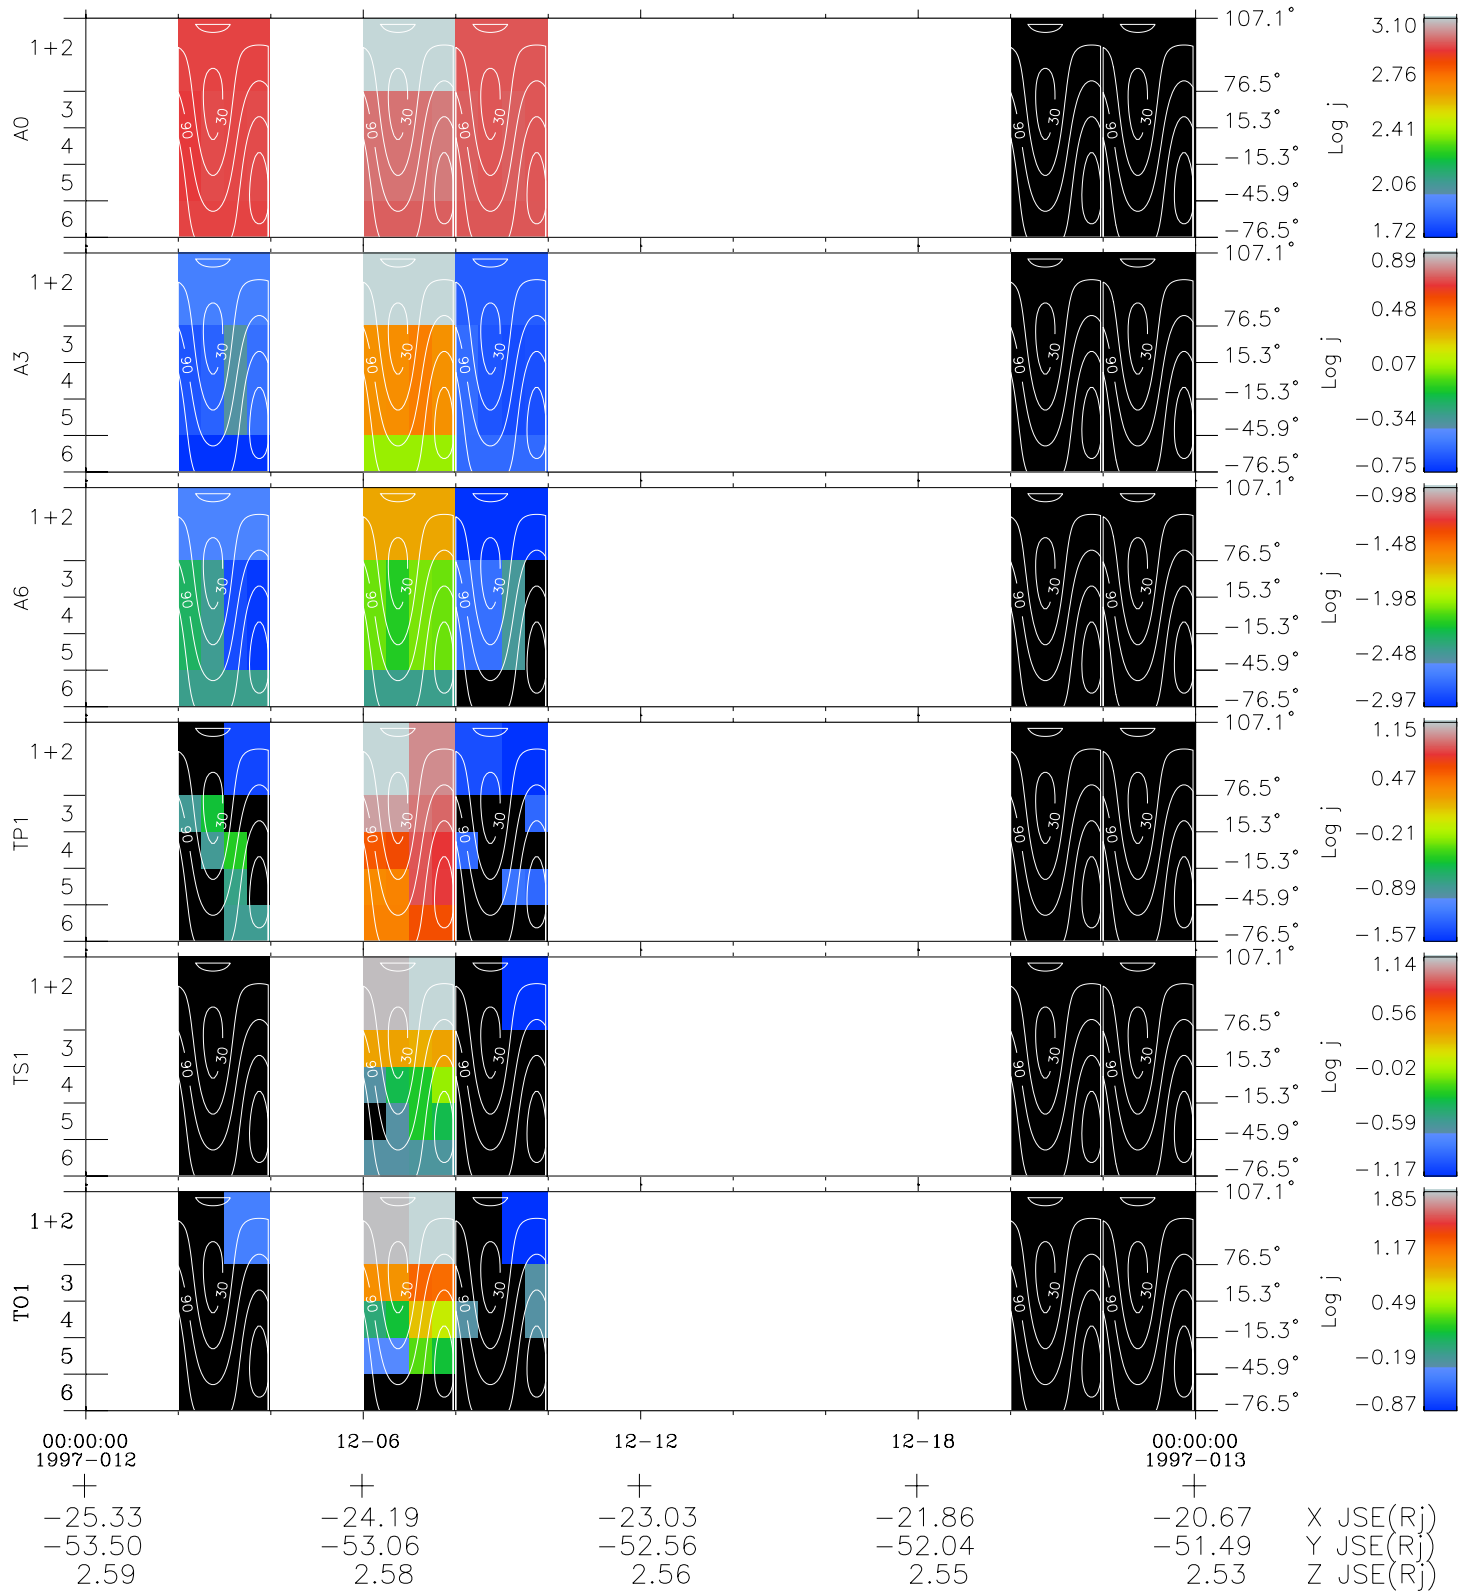

Galileo EPD Real Time All-Sky Anisotropies 97012

Software Version: RTSKY_FLUX V 1.20
Data Production: 06-03-00
Plot Production: Fri Sep 14 22:25:14 2001
Color File: wondr3
Geofactor File: 1.1

- ◇ = Jupiter look direction
- = Corotation look direction