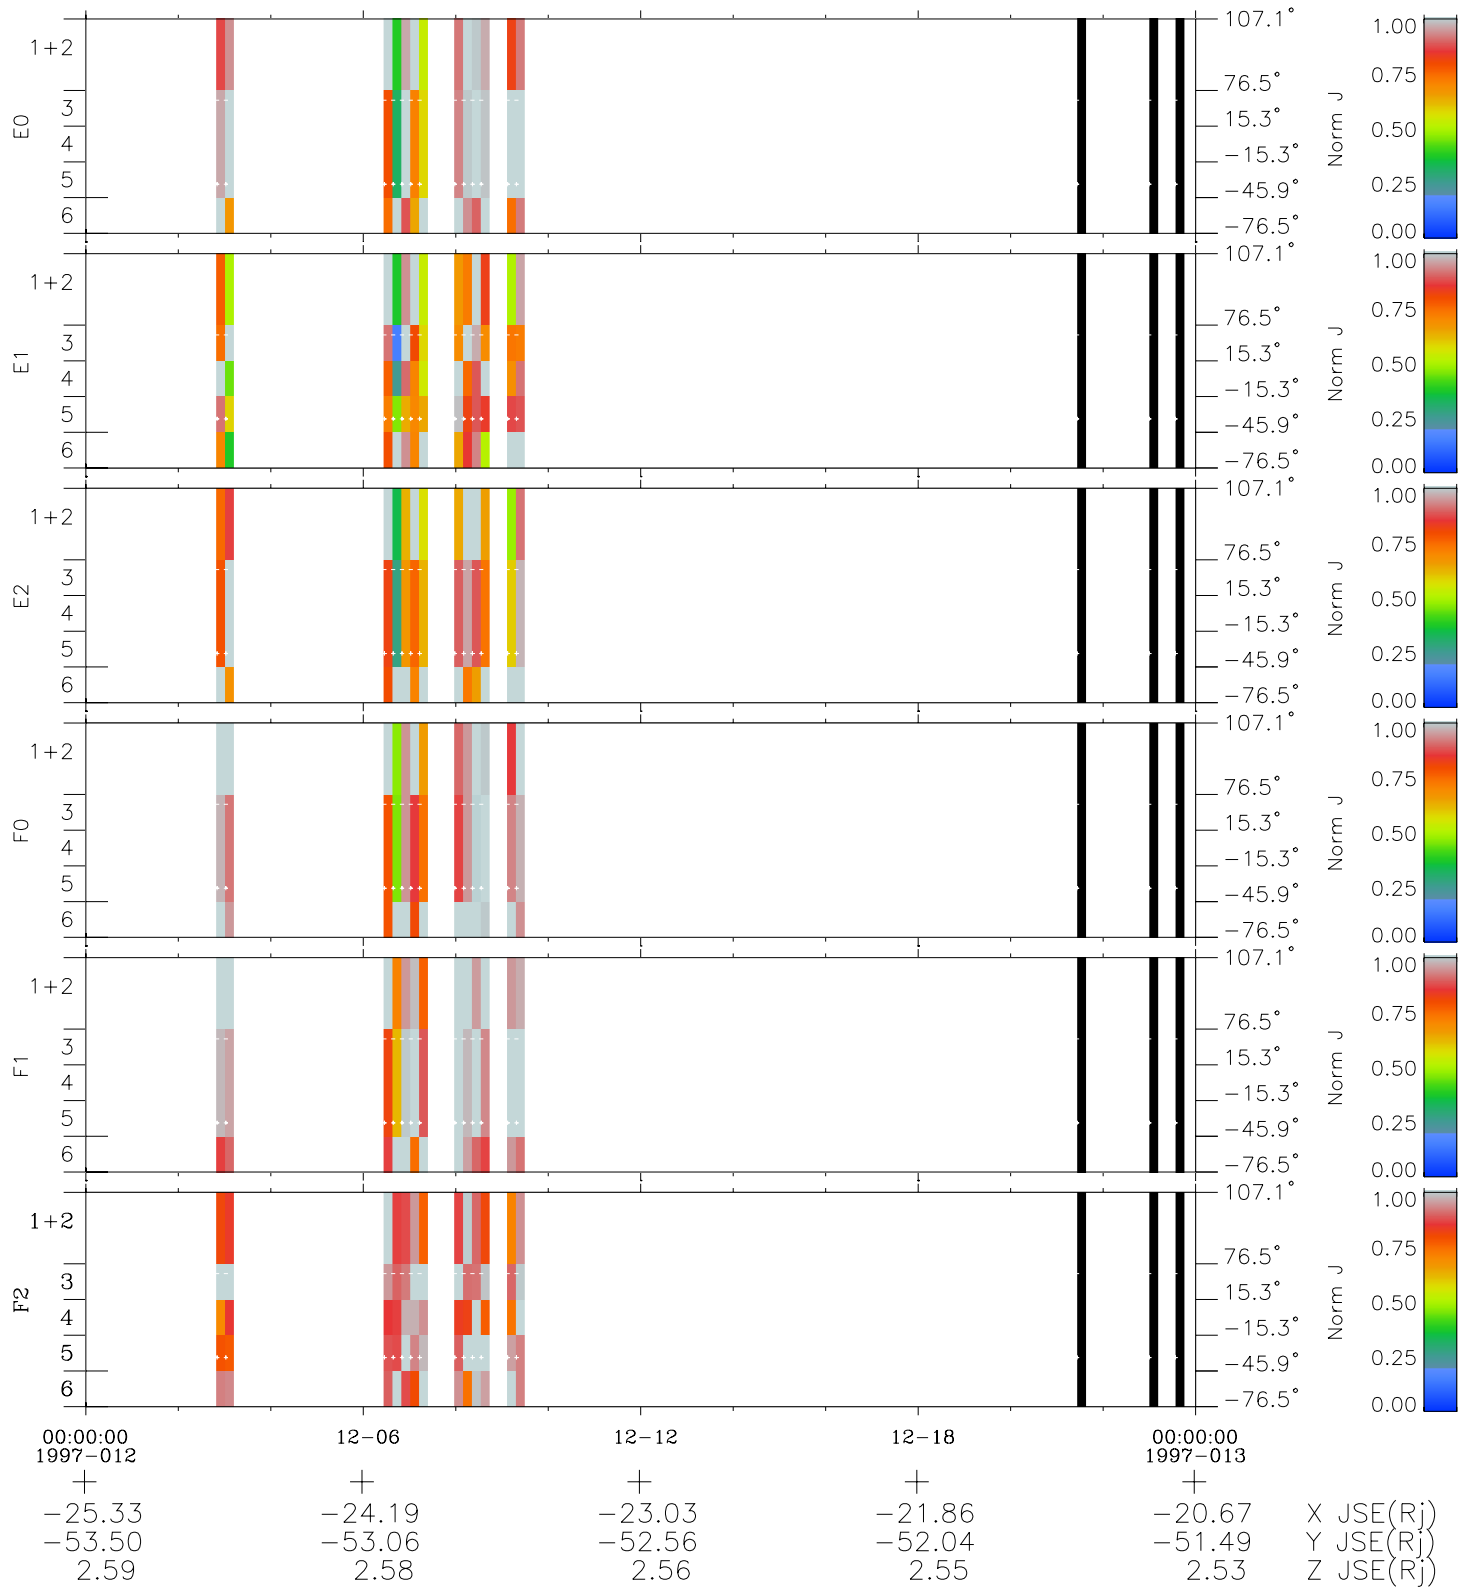

Galileo EPD Real Elevation Anisotropies 97012

Software Version: RTELEV_NORM V 1.20
 Data Production: 06-03-00
 Plot Production: Fri Sep 14 22:25:41 2001
 Color File: wondr3
 Geofactor File: 1.1

- ◇ = Jupiter look direction
- = Corotation look direction