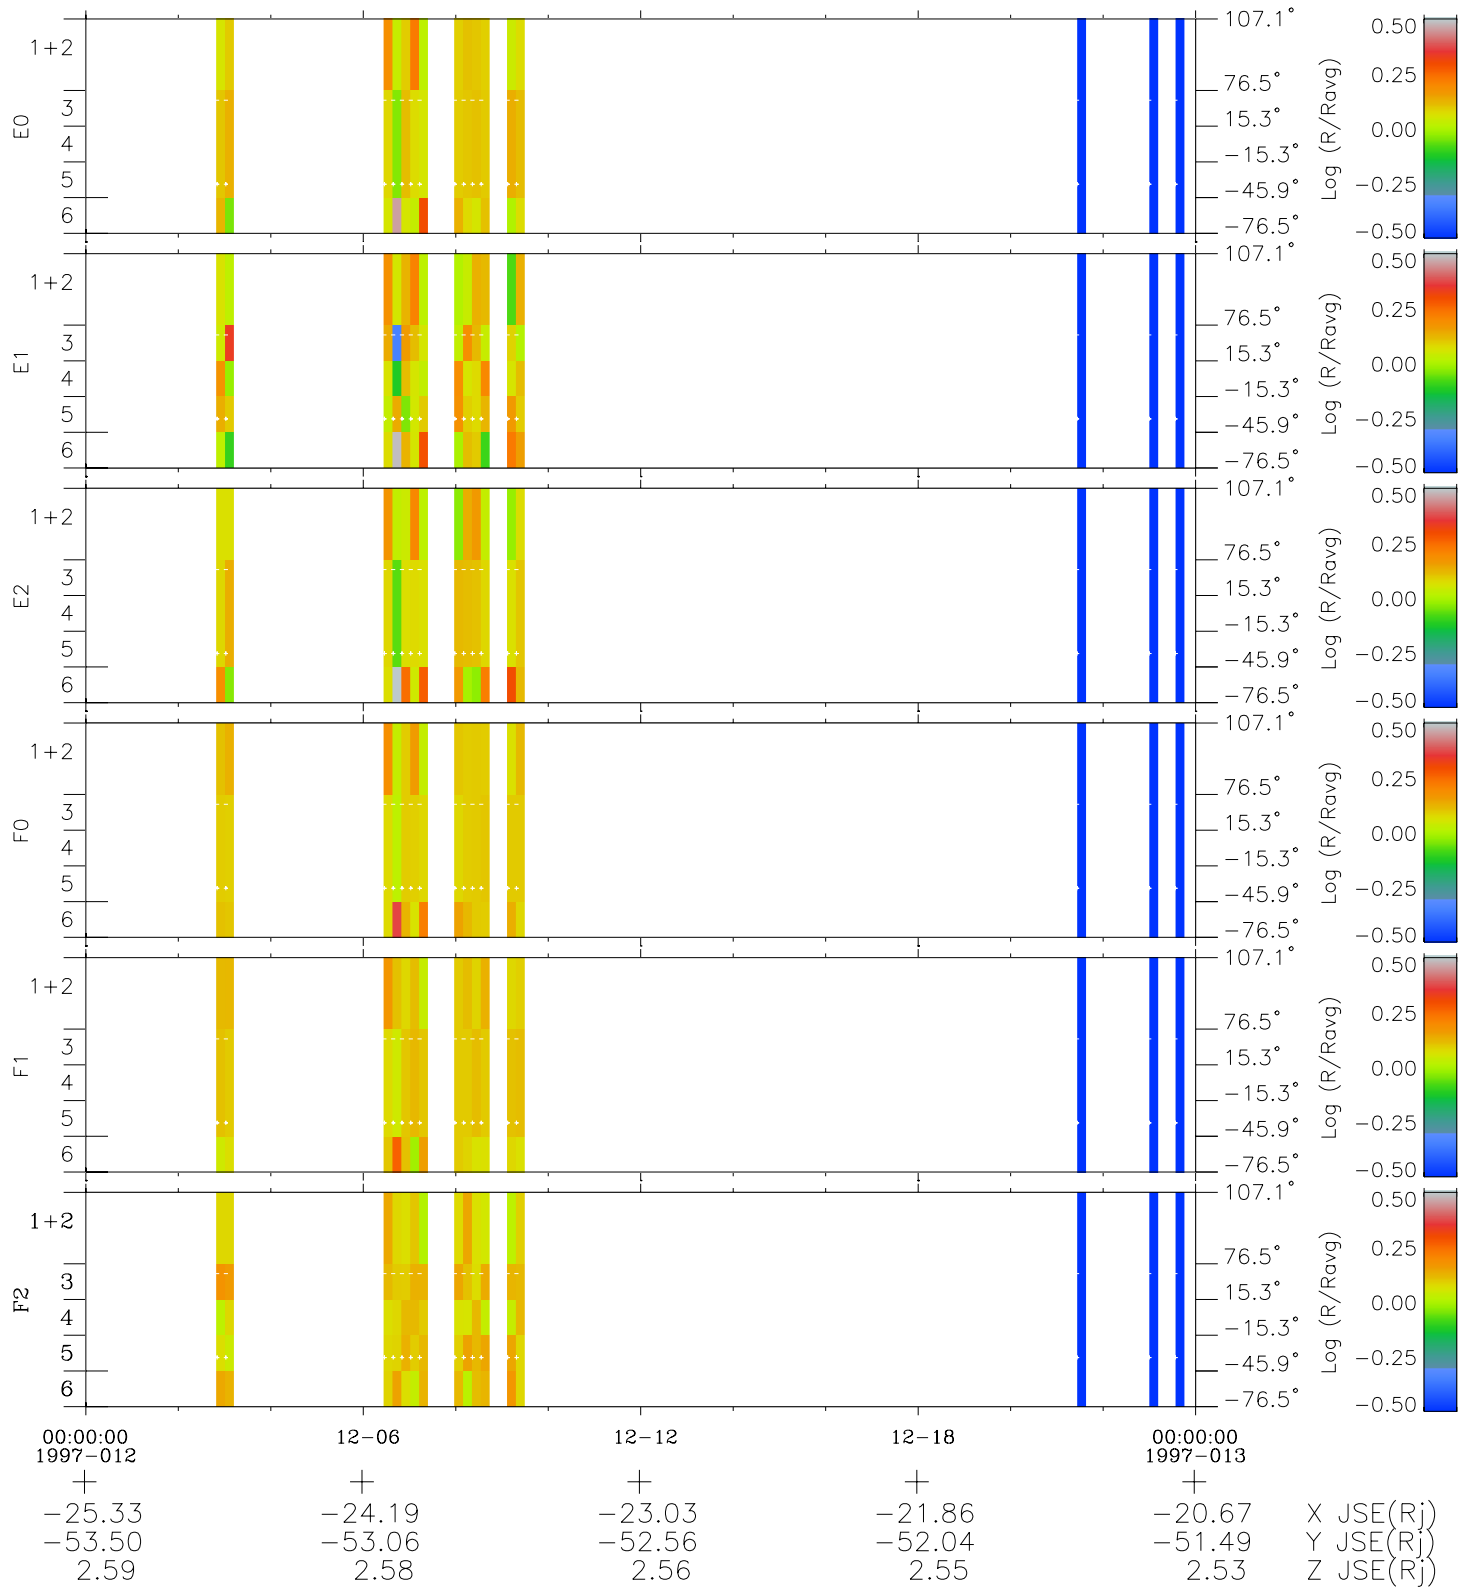

# Galileo EPD Real Elevation Anisotropies 97012

Software Version: RTELEV\_MEAN V 1.20  
 Data Production: 06-03-00  
 Plot Production: Fri Sep 14 22:25:30 2001  
 Color File: wondr3  
 Geofactor File: 1.1

- ◇ = Jupiter look direction
- = Corotation look direction