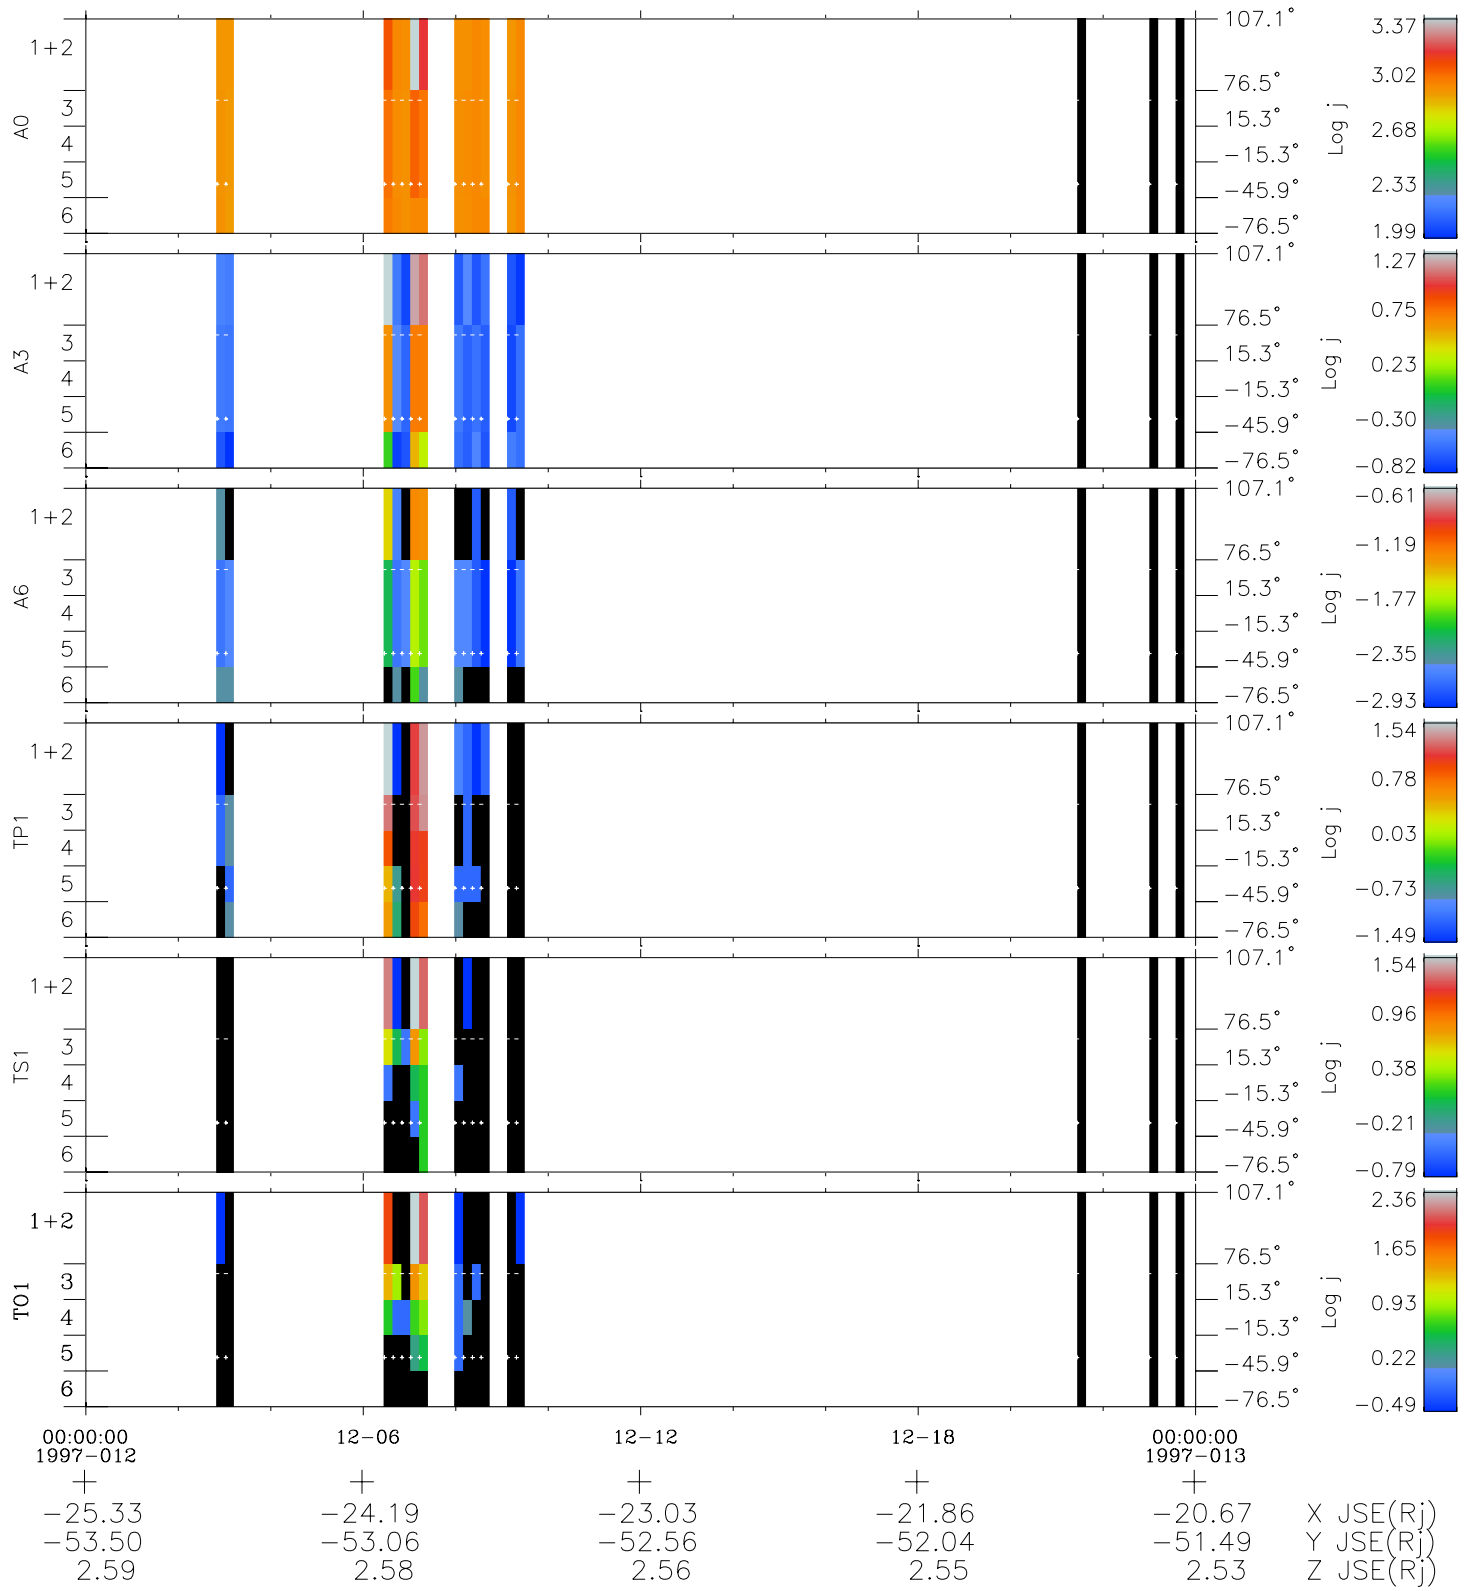

Galileo EPD Real Elevation Anisotropies 97012

Software Version: RTELEV_FLUX V 1.20
Data Production: 06-03-00
Plot Production: Fri Sep 14 22:25:33 2001
Color File: wondr3
Geofactor File: 1.1

- ◇ = Jupiter look direction
- = Corotation look direction