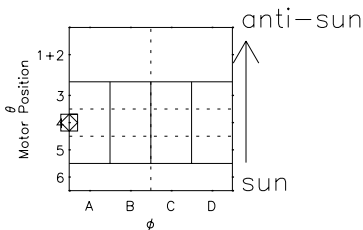

Galileo EPD Real Time Azimuth Anisotropies 97012

Software Version: RTAZIM_FLUX V 1.20
Data Production: 06-03-00
Plot Production: Fri Sep 14 22:25:51 2001
Color File: wondr3
Geofactor File: 1.1

◇ = Jupiter look direction
□ = Corotation look direction