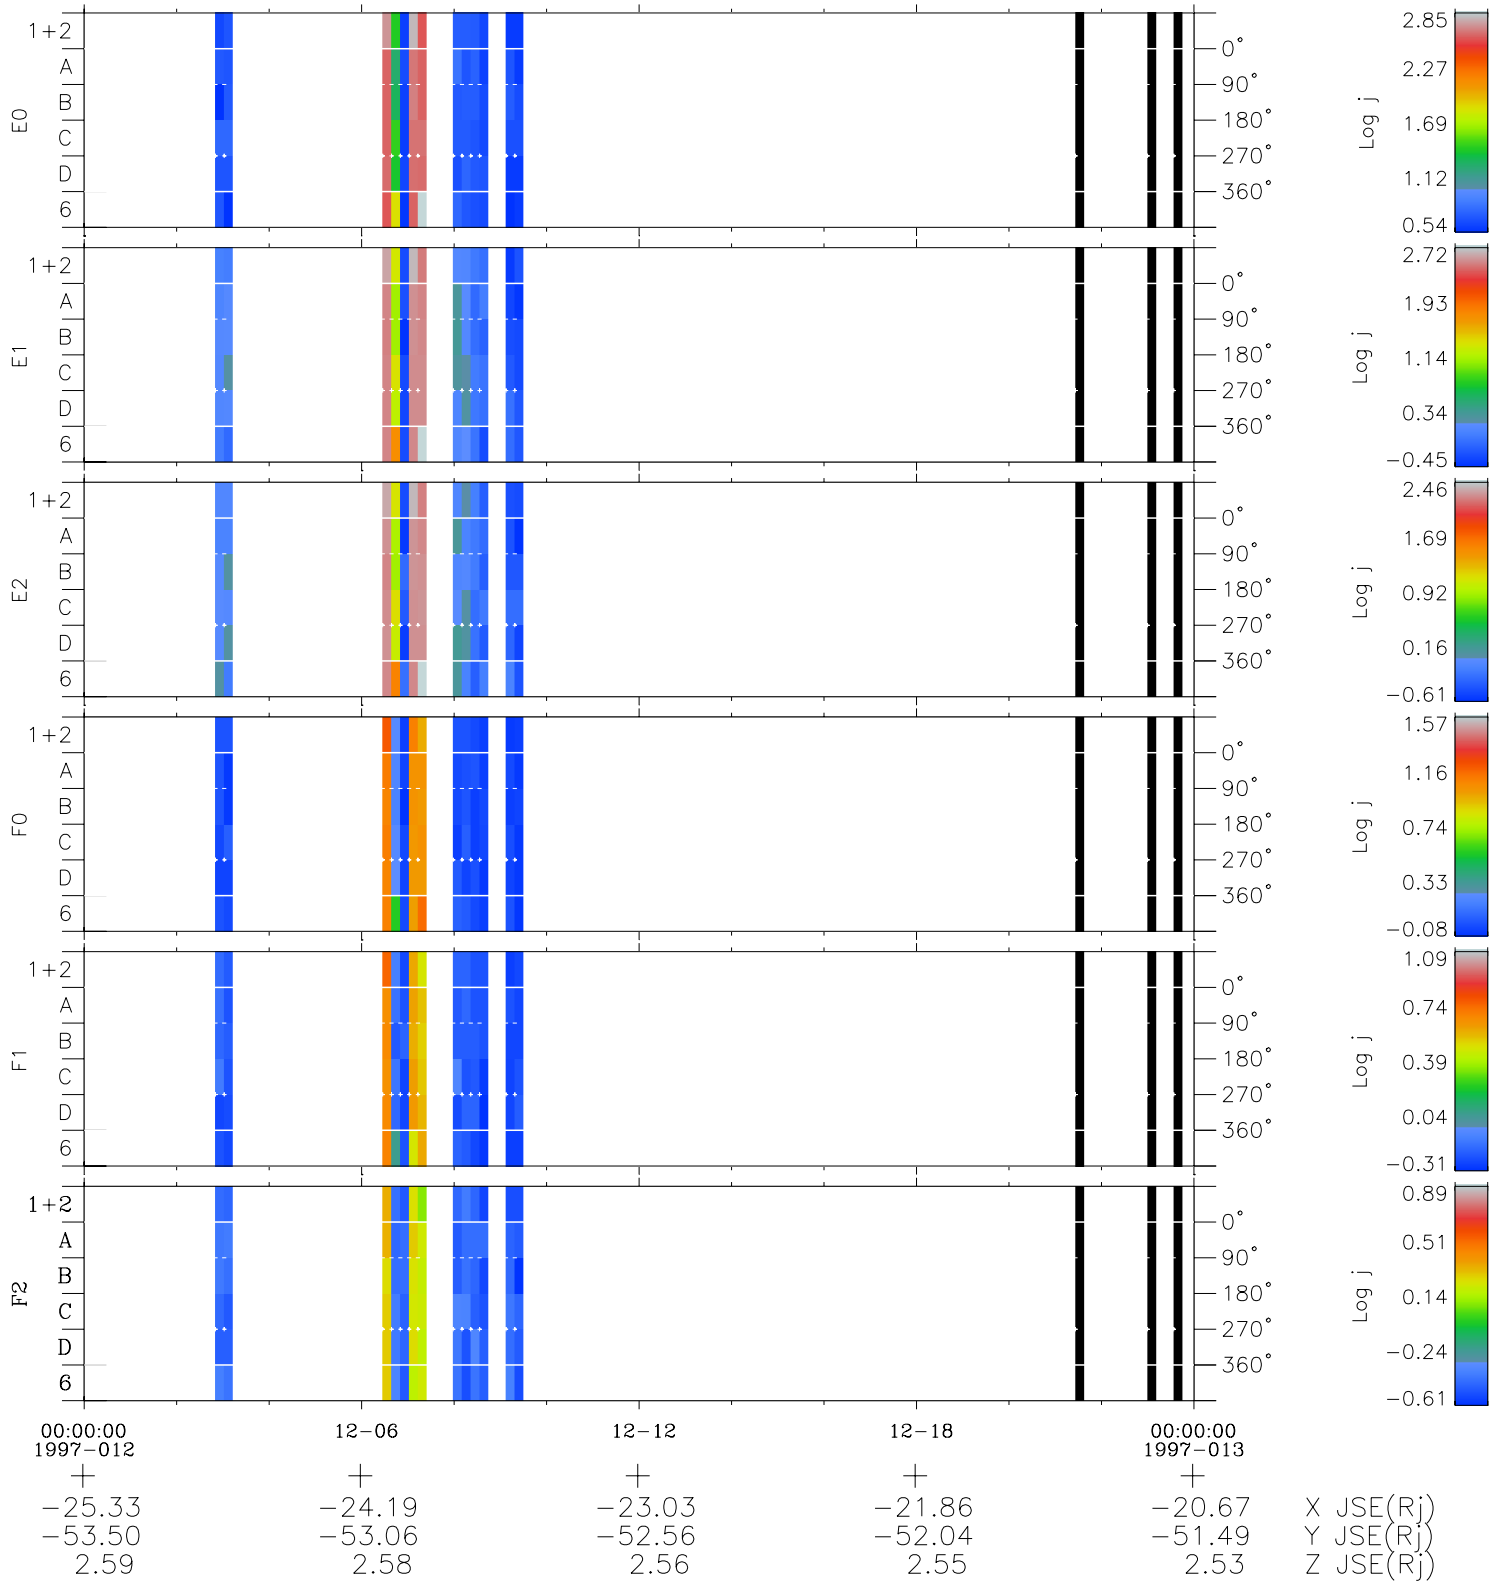

Galileo EPD Real Time Azimuth Anisotropies 97012

Software Version: RTAZIM_FLUX V 1.20
Data Production: 06-03-00
Plot Production: Fri Sep 14 22:25:51 2001
Color File: wondr3
Geofactor File: 1.1

◇ = Jupiter look direction
□ = Corotation look direction