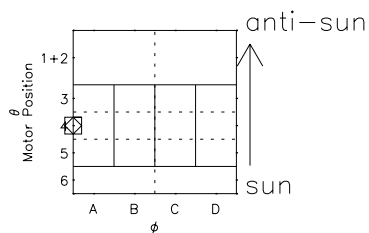

Galileo EPD Real Time R6 Ions Spectra 96356

Software Version: RTSPEC_R6 V 1.20
 Data Production: 06-03-00
 Plot Production: Fri Sep 14 22:17:52 2001
 Color File: wondr3
 Geofactor File: 1.1

- ◇ = Jupiter look direction
- = Corotation look direction