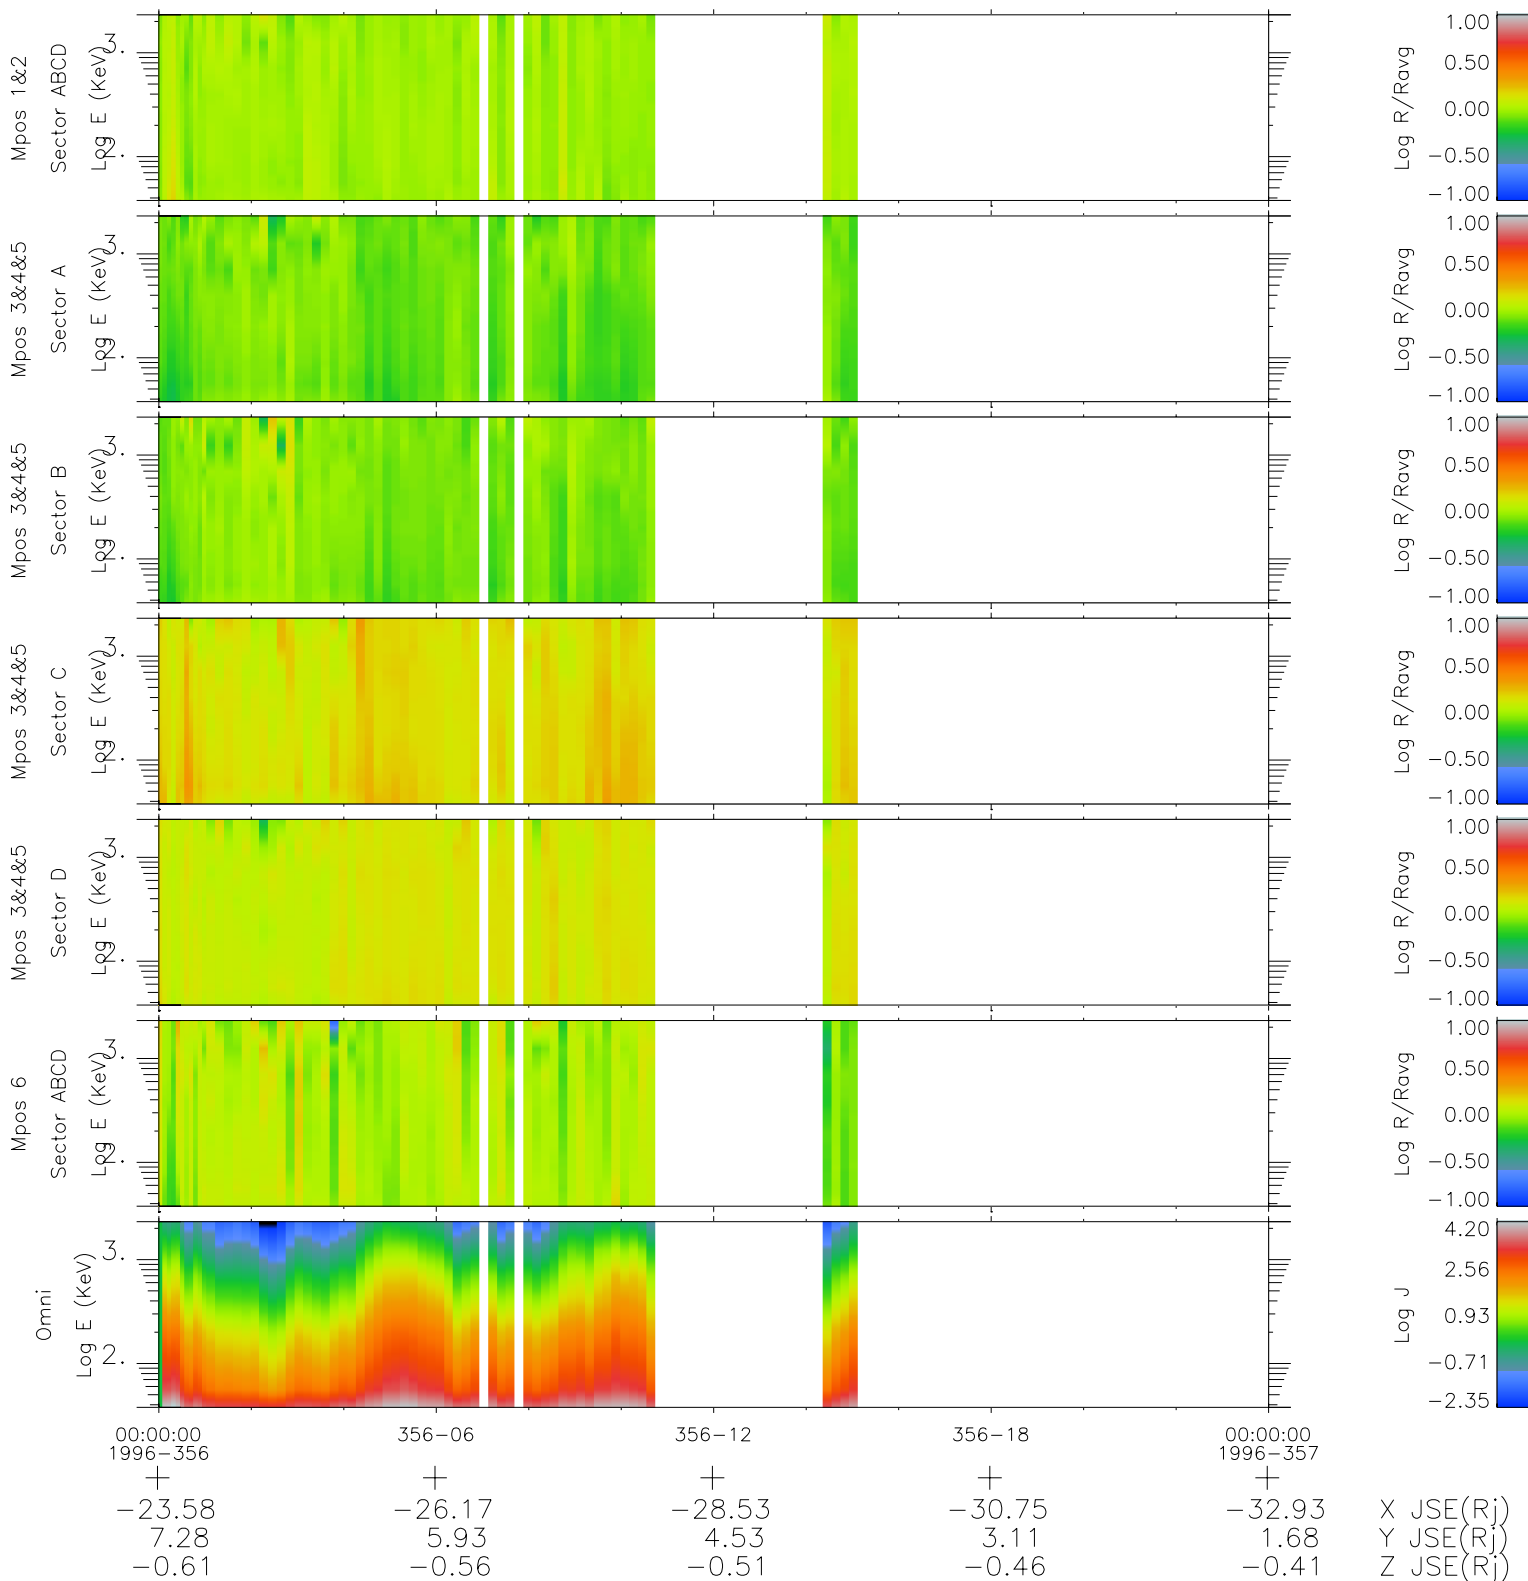

Galileo EPD Real Time R6 Ions Spectra 96356

Software Version: RTSPEC_R6 V 1.20
 Data Production: 06-03-00
 Plot Production: Fri Sep 14 22:17:52 2001
 Color File: wondr3
 Geofactor File: 1.1

- ◇ = Jupiter look direction
- = Corotation look direction