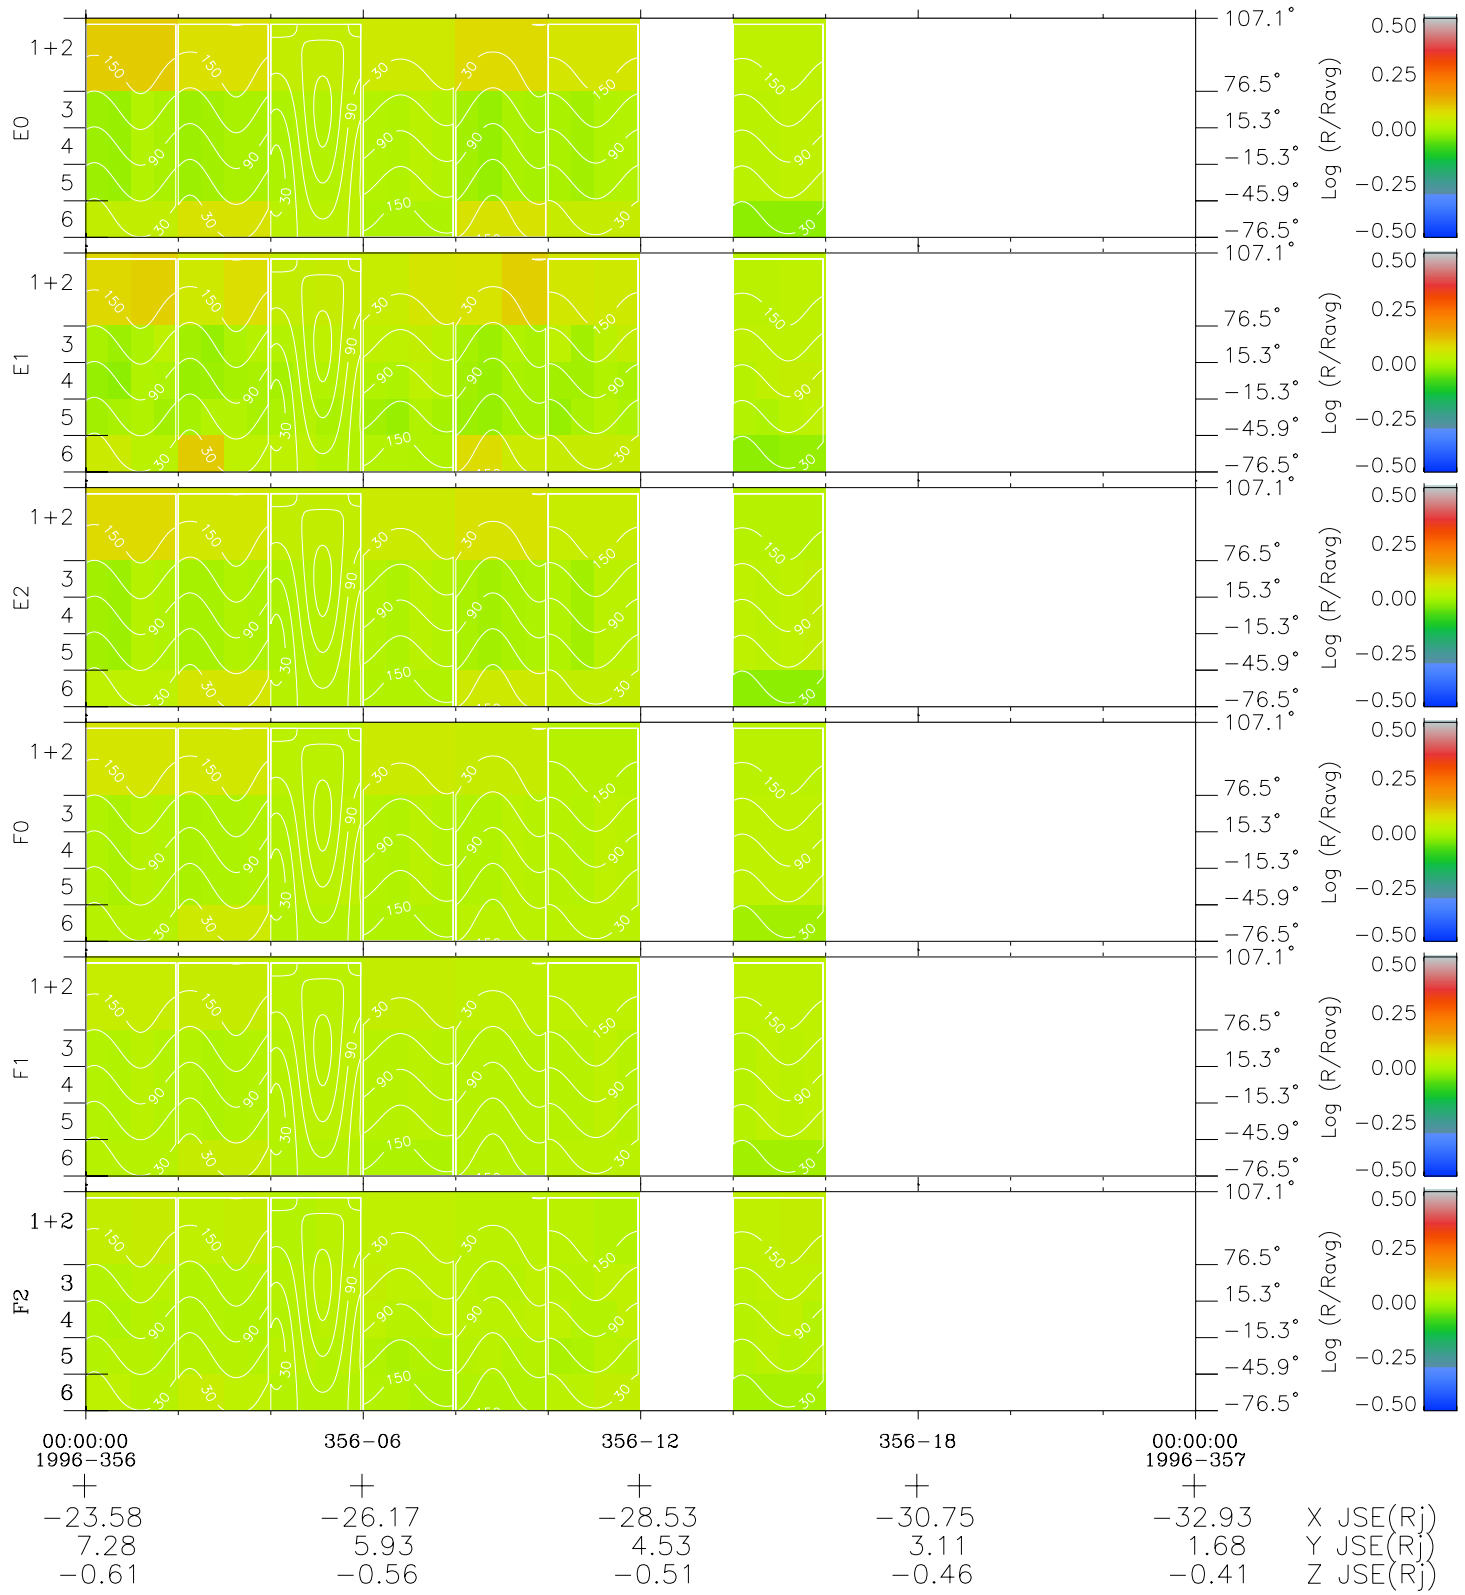

# Galileo EPD Real Time All-Sky Anisotropies 96356

Software Version: RTSKY\_MEAN V 1.20  
 Data Production: 06-03-00  
 Plot Production: Fri Sep 14 22:18:10 2001  
 Color File: wondr3  
 Geofactor File: 1.1

- ◇ = Jupiter look direction
- = Corotation look direction