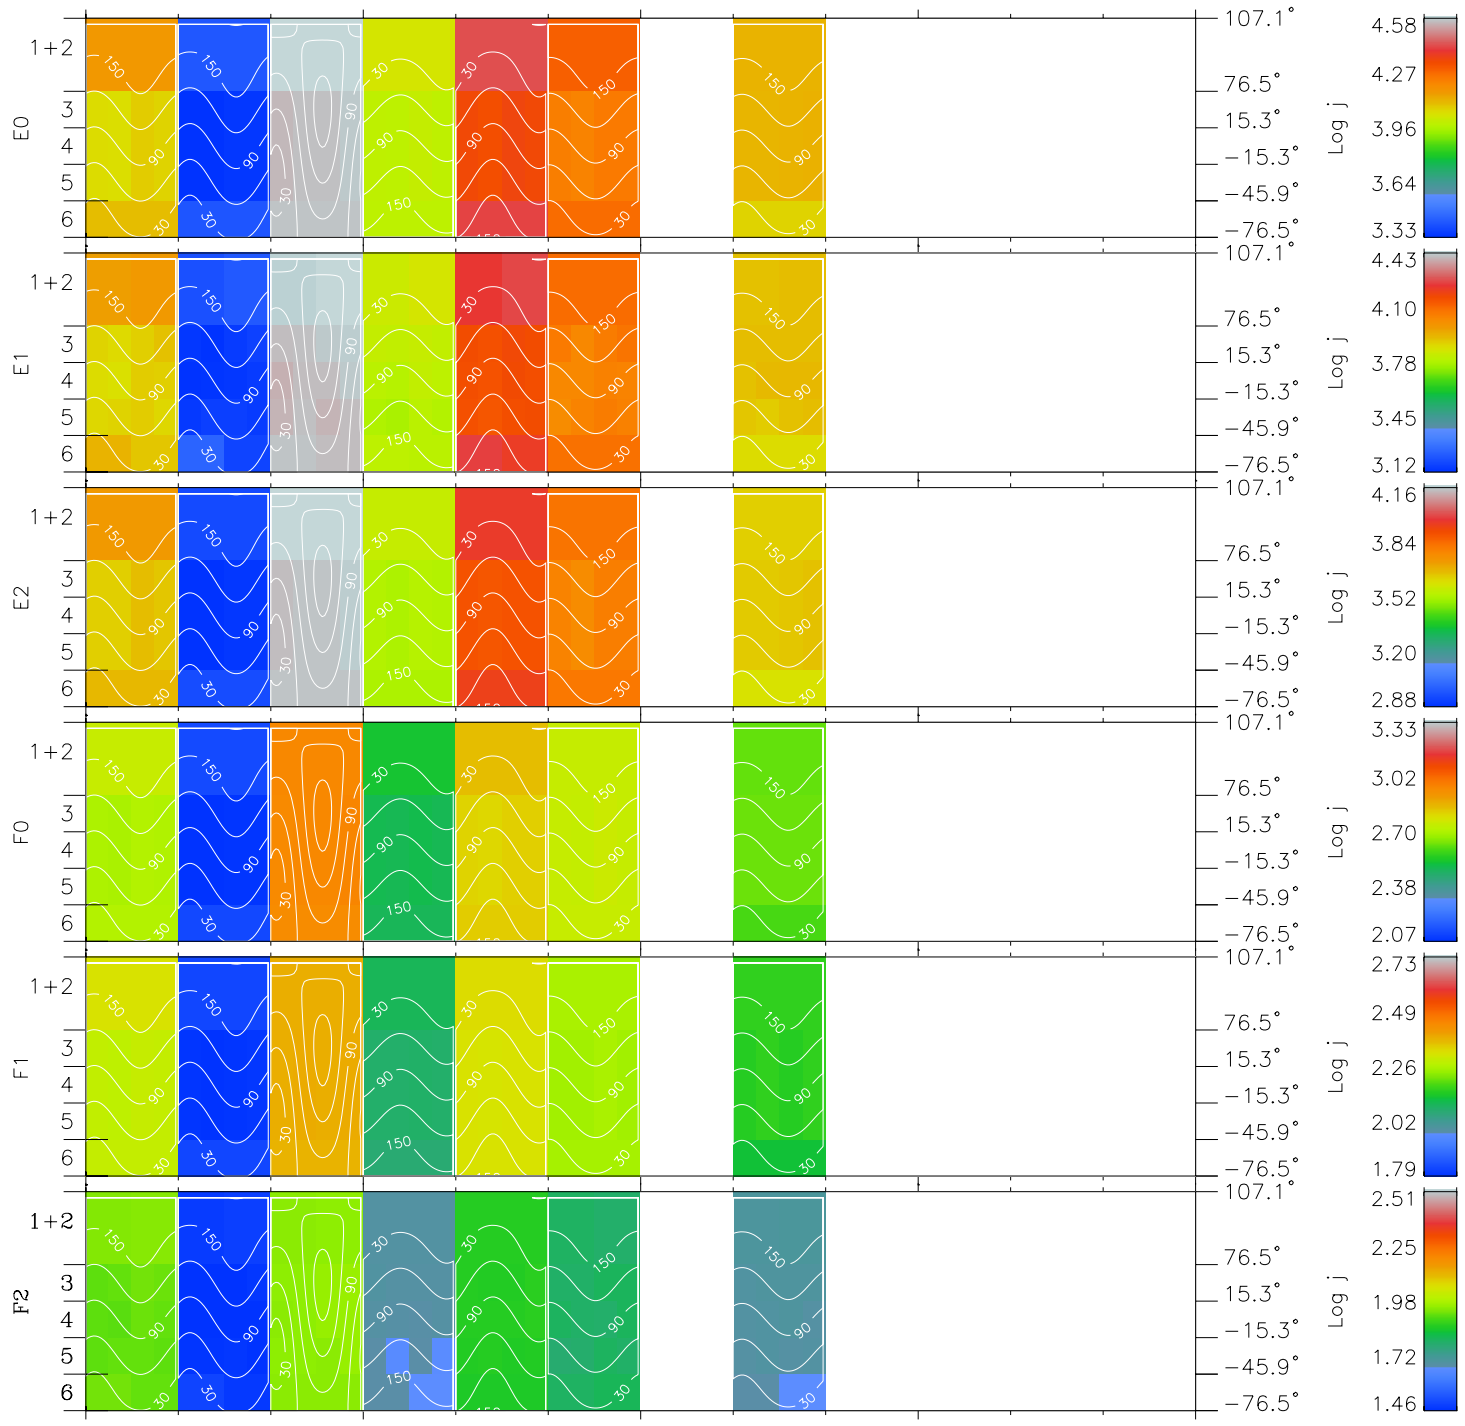

Galileo EPD Real Time All-Sky Anisotropies 96356

Software Version: RTSKY_FLUX V 1.20
 Data Production: 06-03-00
 Plot Production: Fri Sep 14 22:18:19 2001
 Color File: wondr3
 Geofactor File: 1.1

00:00:00 1996-356	356-06	356-12	356-18	00:00:00 1996-357	X JSE(R _j)	Y JSE(R _j)	Z JSE(R _j)
+ -23.58 7.28 -0.61	+ -26.17 5.93 -0.56	+ -28.53 4.53 -0.51	+ -30.75 3.11 -0.46	+ -32.93 1.68 -0.41			

- ◇ = Jupiter look direction
- = Corotation look direction