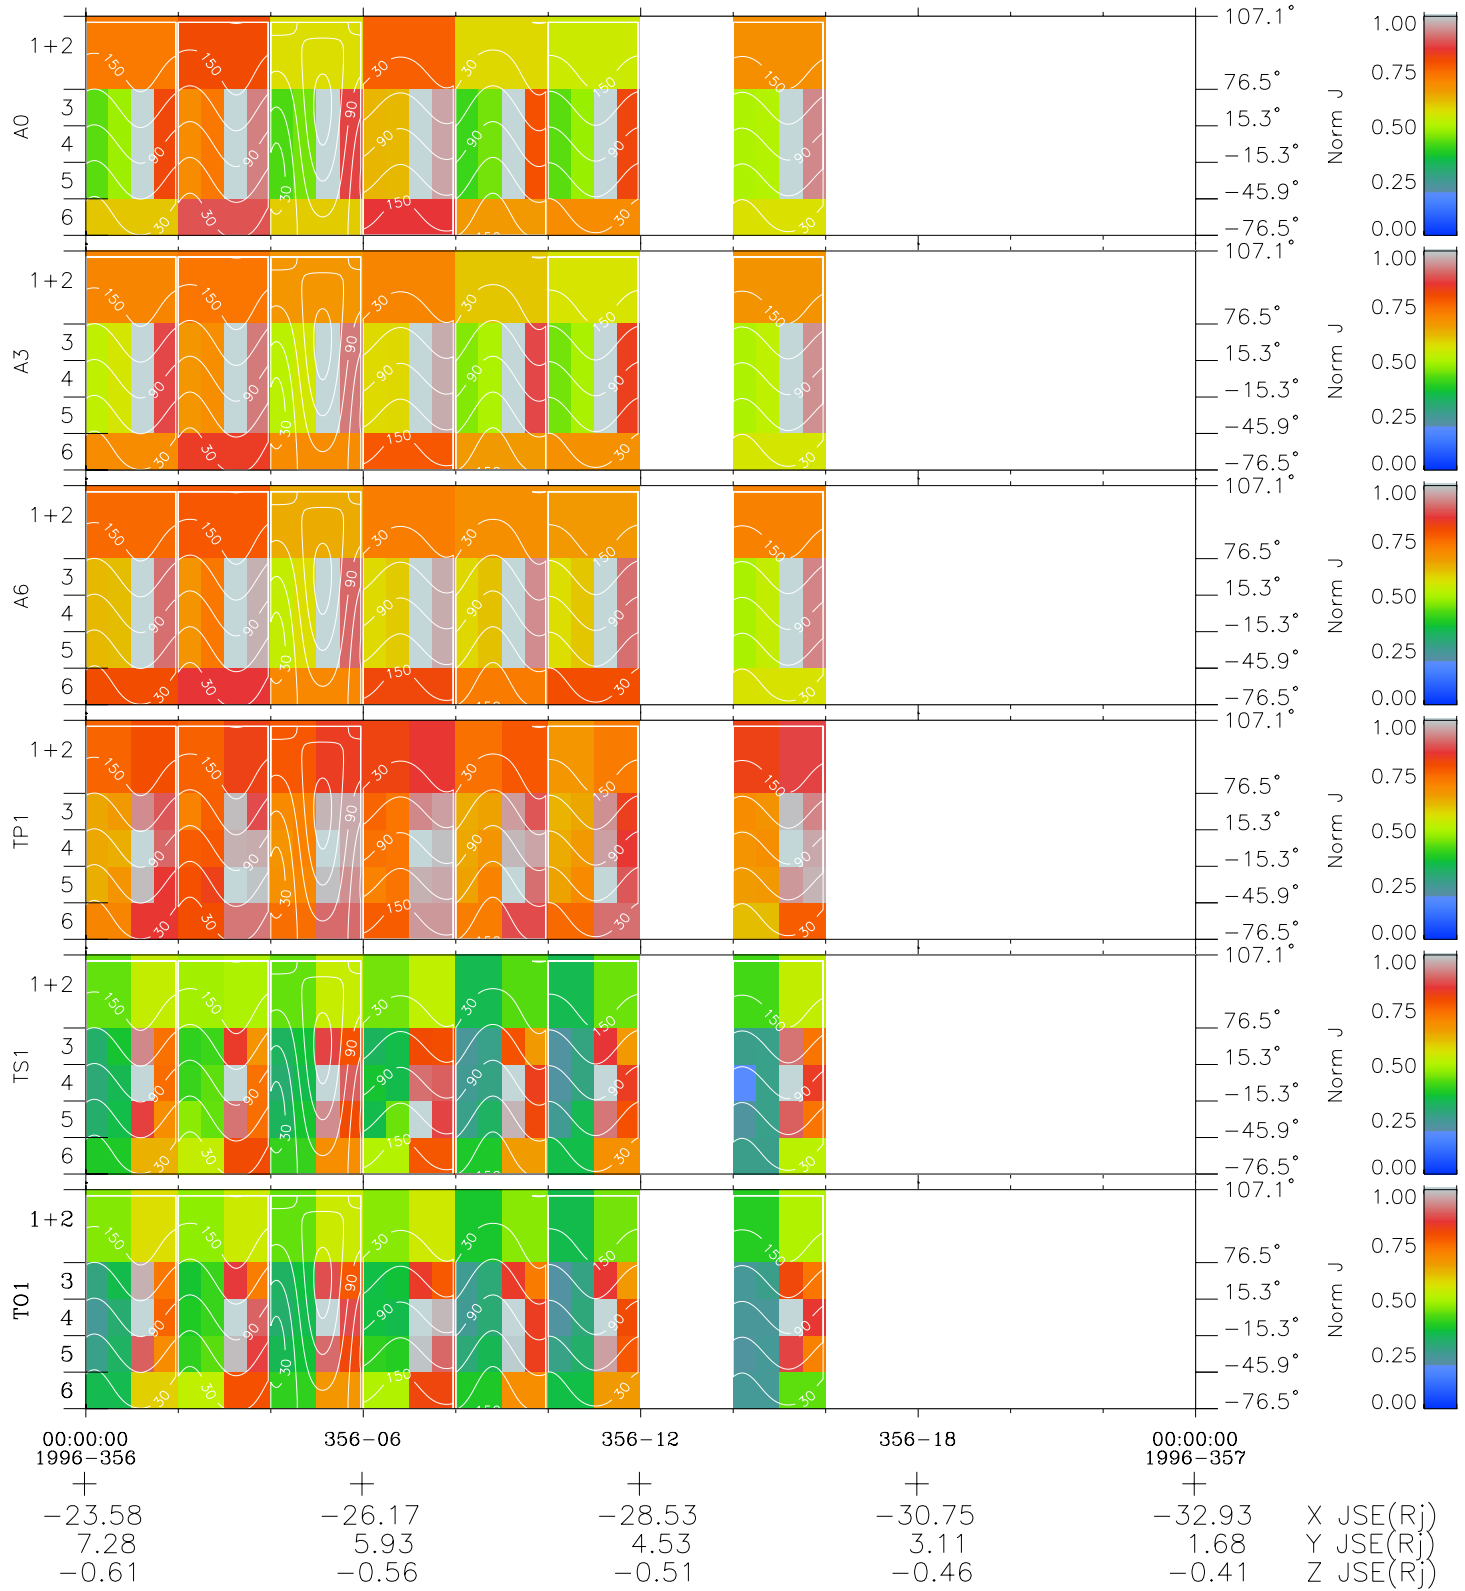

Galileo EPD Real Time All-Sky Anisotropies 96356

Software Version: RTSKY_NORM V 1.20
 Data Production: 06-03-00
 Plot Production: Fri Sep 14 22:18:24 2001
 Color File: wondr3
 Geofactor File: 1.1

- ◇ = Jupiter look direction
- = Corotation look direction