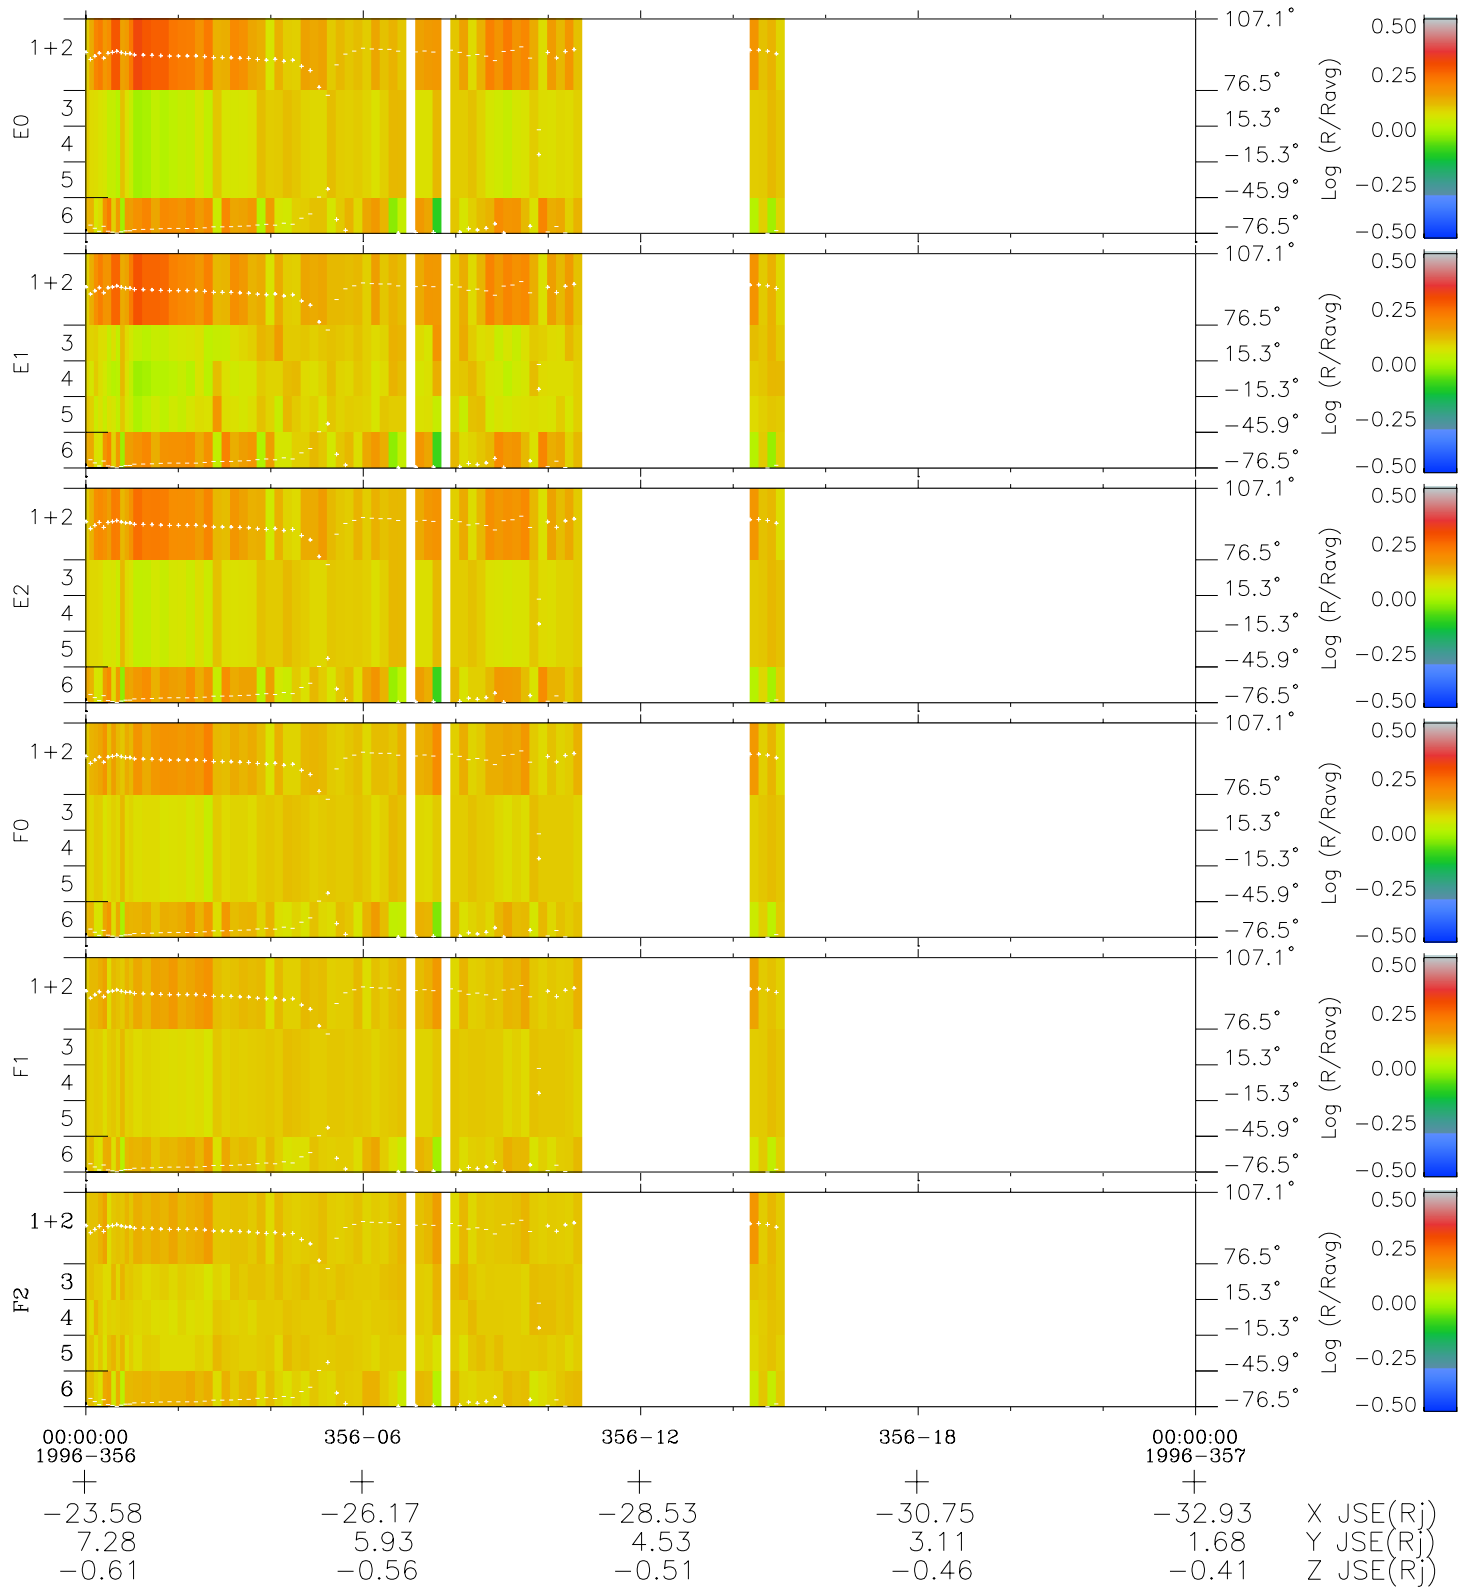

Galileo EPD Real Elevation Anisotropies 96356

Software Version: RTELEV_MEAN V 1.20
 Data Production: 06-03-00
 Plot Production: Fri Sep 14 22:18:37 2001
 Color File: wondr3
 Geofactor File: 1.1

◇ = Jupiter look direction
 □ = Corotation look direction