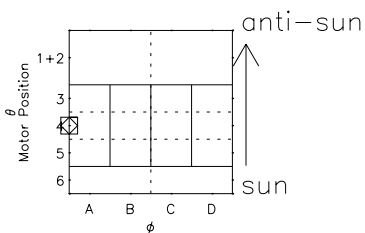

Galileo EPD Real Time Azimuth Anisotropies 96356

Software Version: RTAZIM_NORM V 1.20
 Data Production: 06-03-00
 Plot Production: Fri Sep 14 22:19:15 2001
 Color File: wondr3
 Geofactor File: 1.1

00:00:00 1996-356	356-06	356-12	356-18	00:00:00 1996-357	
+	+	+	+	+	X JSE(R _j)
-23.58	-26.17	-28.53	-30.75	-32.93	Y JSE(R _j)
7.28	5.93	4.53	3.11	1.68	Z JSE(R _j)
-0.61	-0.56	-0.51	-0.46	-0.41	

- ◇ = Jupiter look direction
- = Corotation look direction