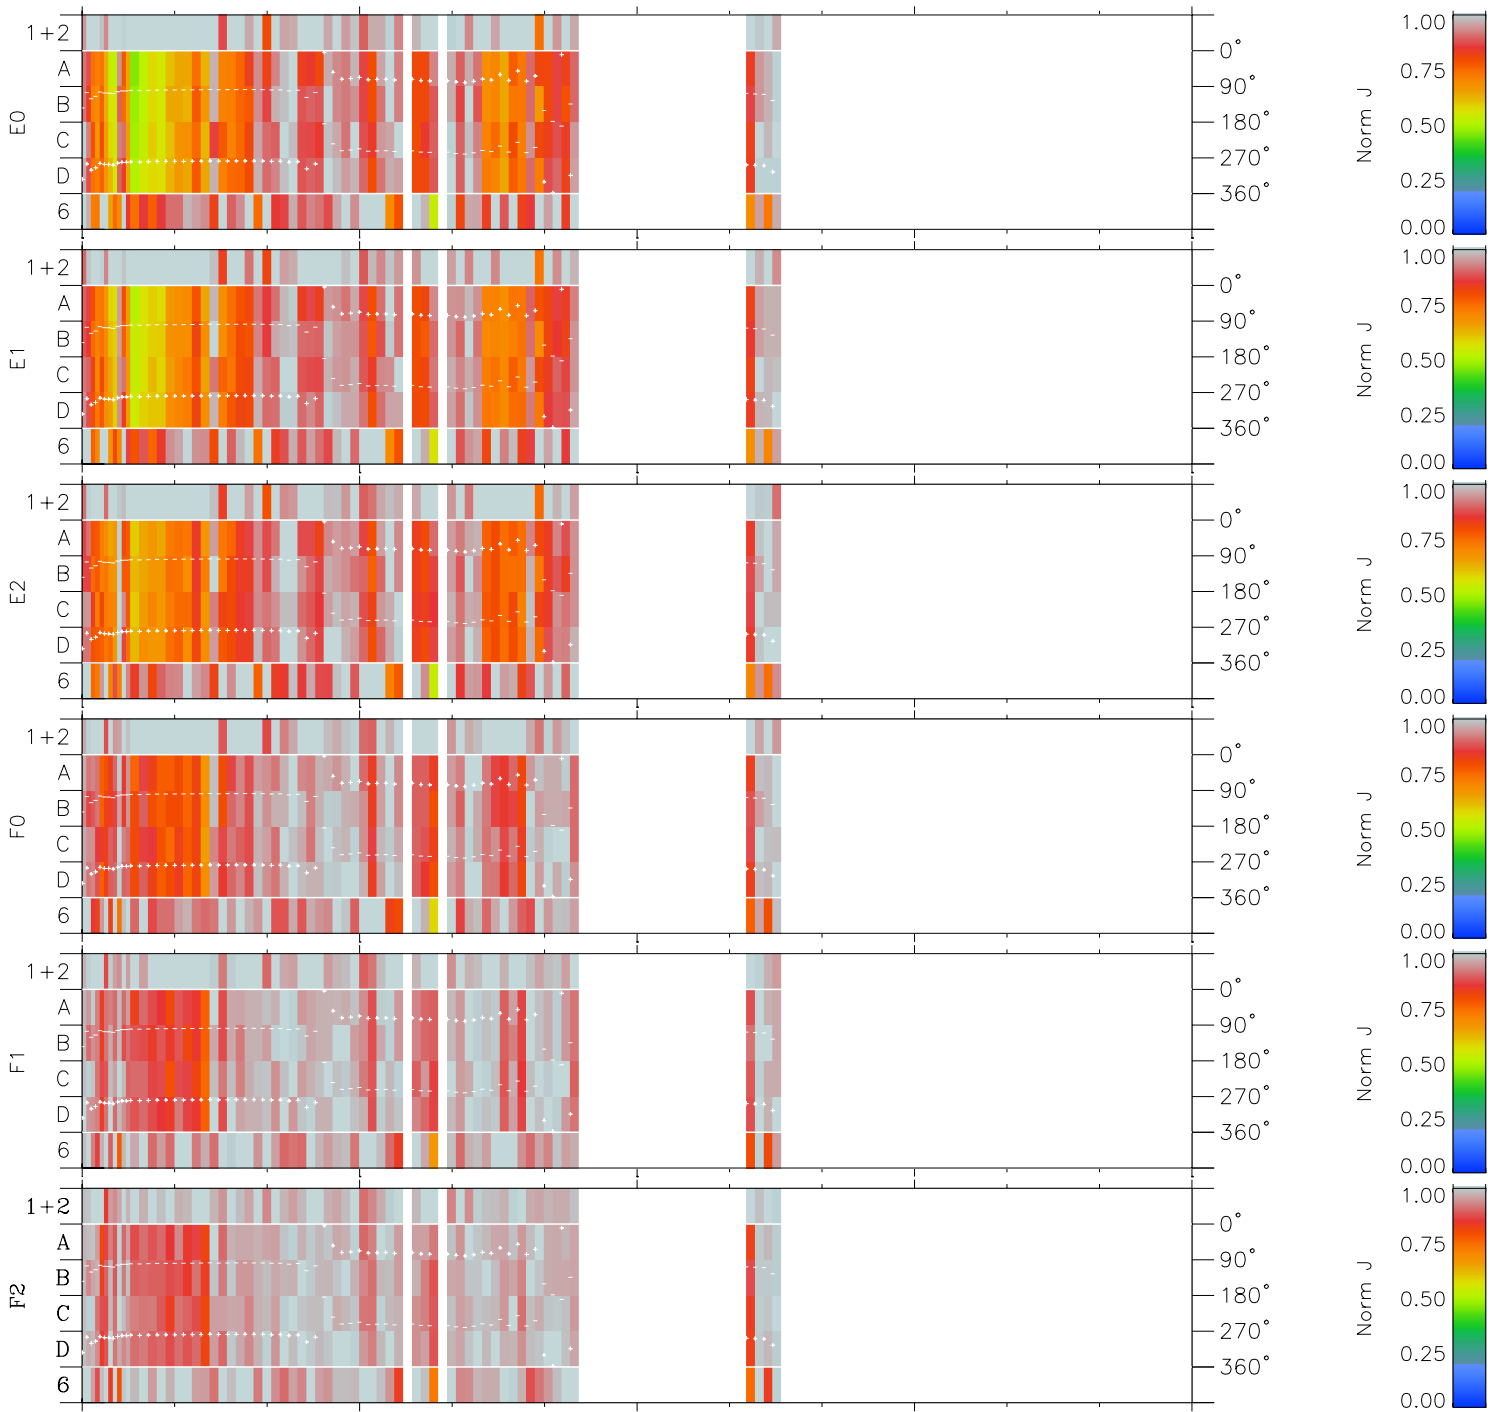

Galileo EPD Real Time Azimuth Anisotropies 96356

Software Version: RTAZIM_NORM V 1.20
 Data Production: 06-03-00
 Plot Production: Fri Sep 14 22:19:15 2001
 Color File: wondr3
 Geofactor File: 1.1

00:00:00 1996-356	356-06	356-12	356-18	00:00:00 1996-357	
+	+	+	+	+	X JSE(R _j)
-23.58	-26.17	-28.53	-30.75	-32.93	Y JSE(R _j)
7.28	5.93	4.53	3.11	1.68	Z JSE(R _j)
-0.61	-0.56	-0.51	-0.46	-0.41	

- ◇ = Jupiter look direction
- = Corotation look direction