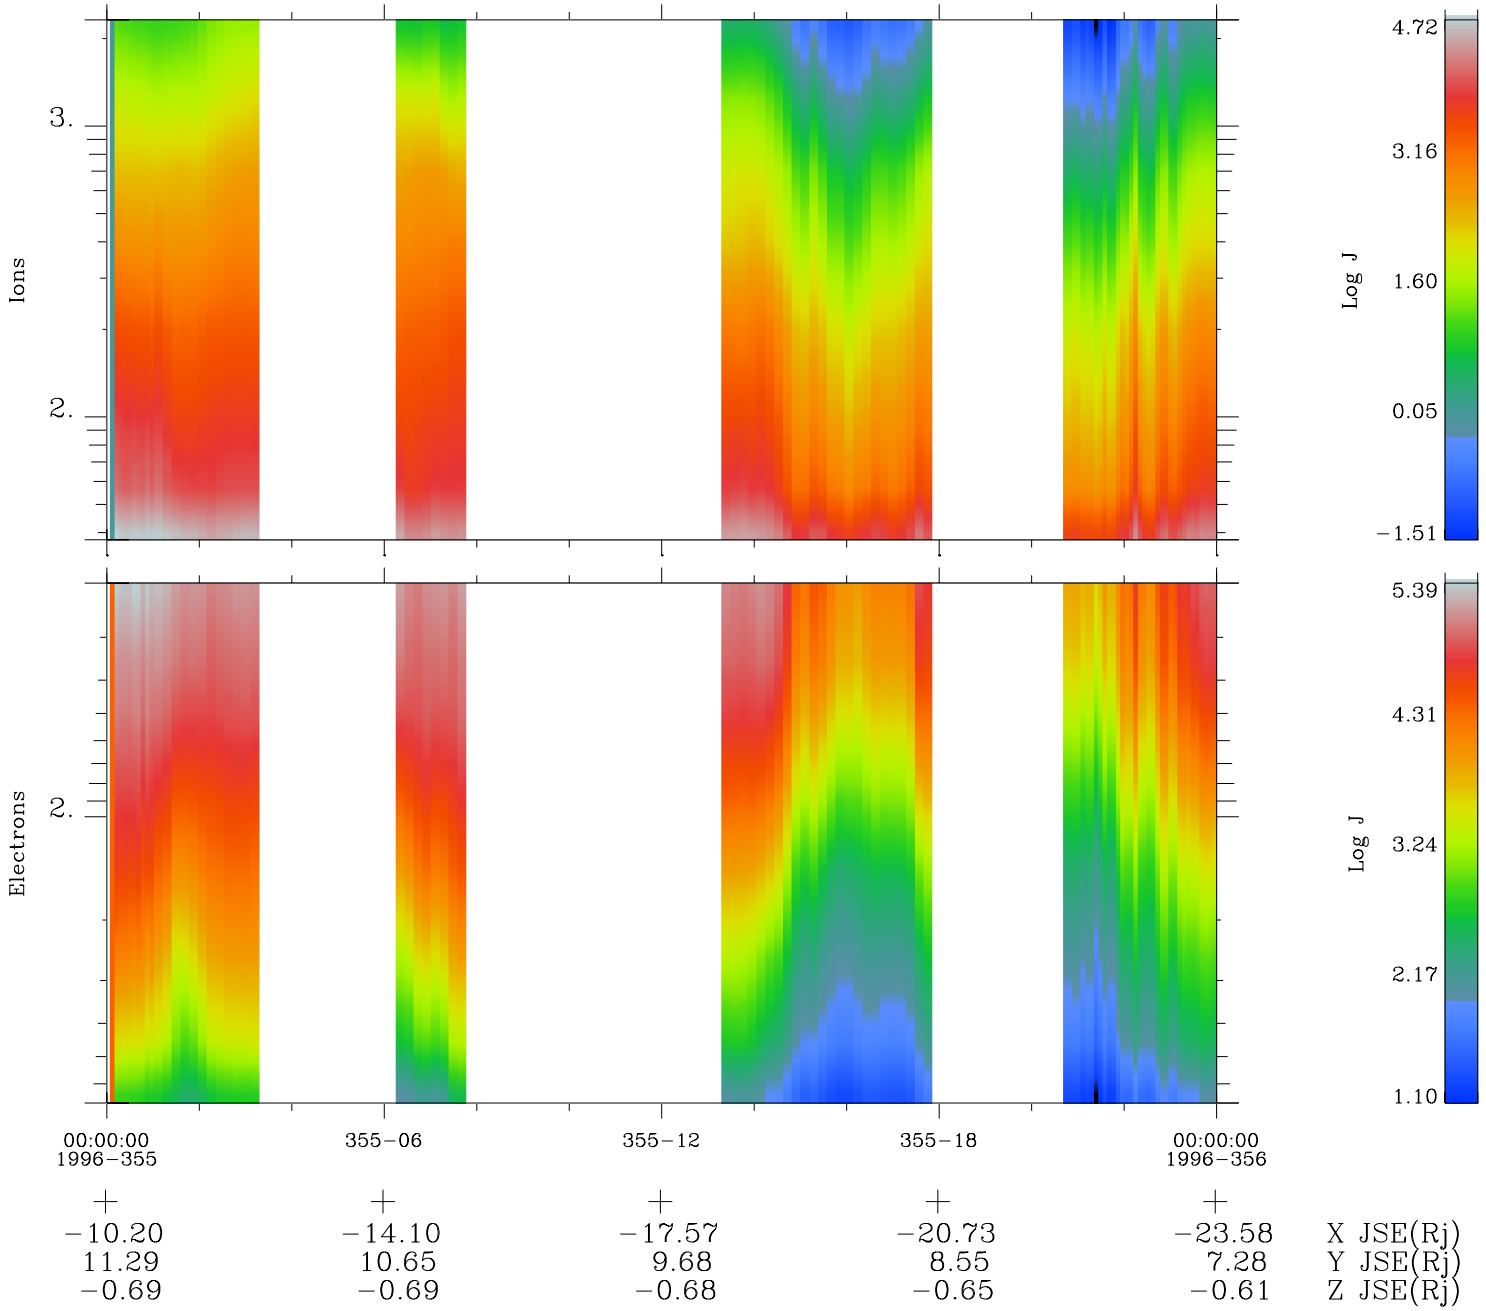

Galileo EPD Real Time Omni Spectrum 96355

Software Version: RTSPEC_OMNI V 1.20
 Data Production: 06-03-00
 Plot Production: Fri Sep 14 22:10:46 2001
 Color File: wondr3
 Geofactor File: 1.1

◇ = Jupiter look direction
 □ = Corotation look direction