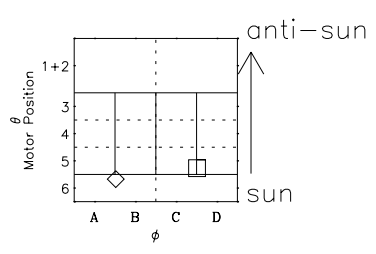

Galileo EPD Real Time Omni Spectrum 96355

Software Version: RTSPEC_OMNI V 1.20
 Data Production: 06-03-00
 Plot Production: Fri Sep 14 22:10:46 2001
 Color File: wondr3
 Geofactor File: 1.1

◇ = Jupiter look direction
 □ = Corotation look direction